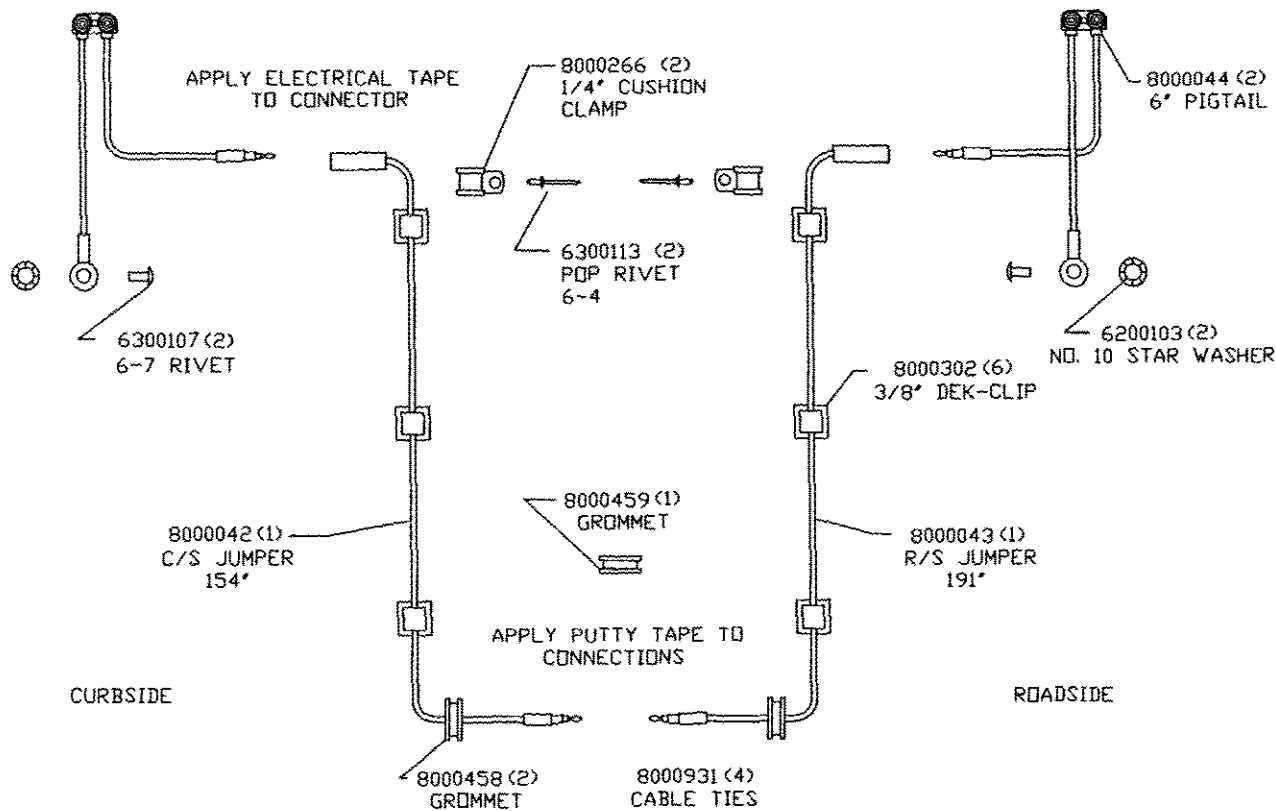

MAIN HARNESS 48' NEW - 8004802
CTS SEMI TRAILERS

MAIN HARNESS 48' REFURB - 8004802
CTS SEMI TRAILERS

FORWARD WALL LIGHT ASSEMBLY - 8000052

CTS SEMI TRAILERS

8000053 (2)
CLOSED BACK
GROMMET

8000028 (2)
YELLOW LED
MARKER LIGHT