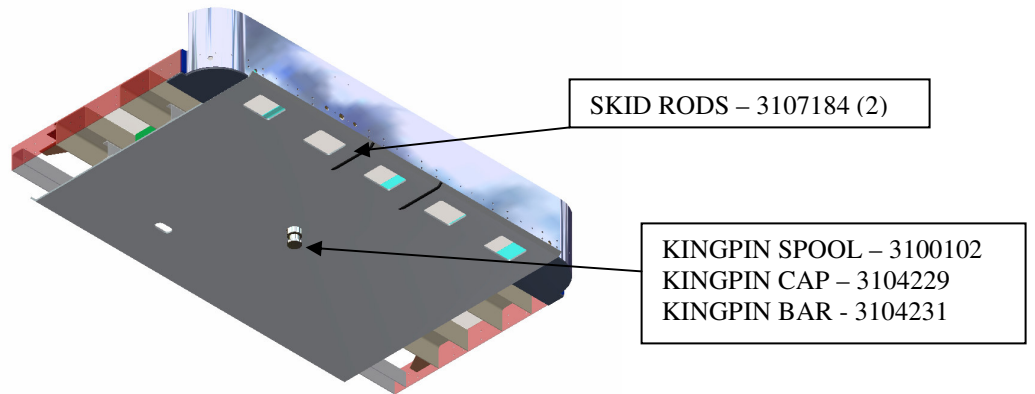

UPPER COUPLER ASSEMBLY

310M008 – COMPLETE ASSEMBLY