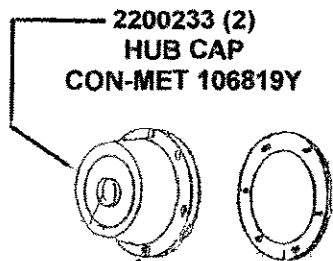

AXLE & WHEEL END ASSEMBLY – 220M030

CTS SEMI TRAILER – 2007