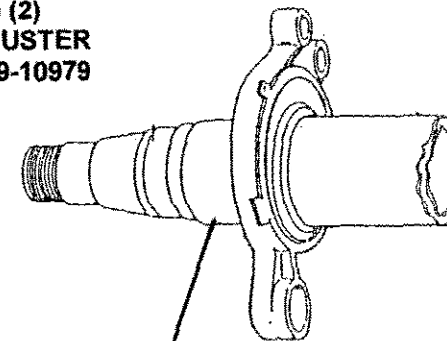

AXLE & WHEEL END ASSEMBLY – 220M030

CTS SEMI TRAILER – 2007