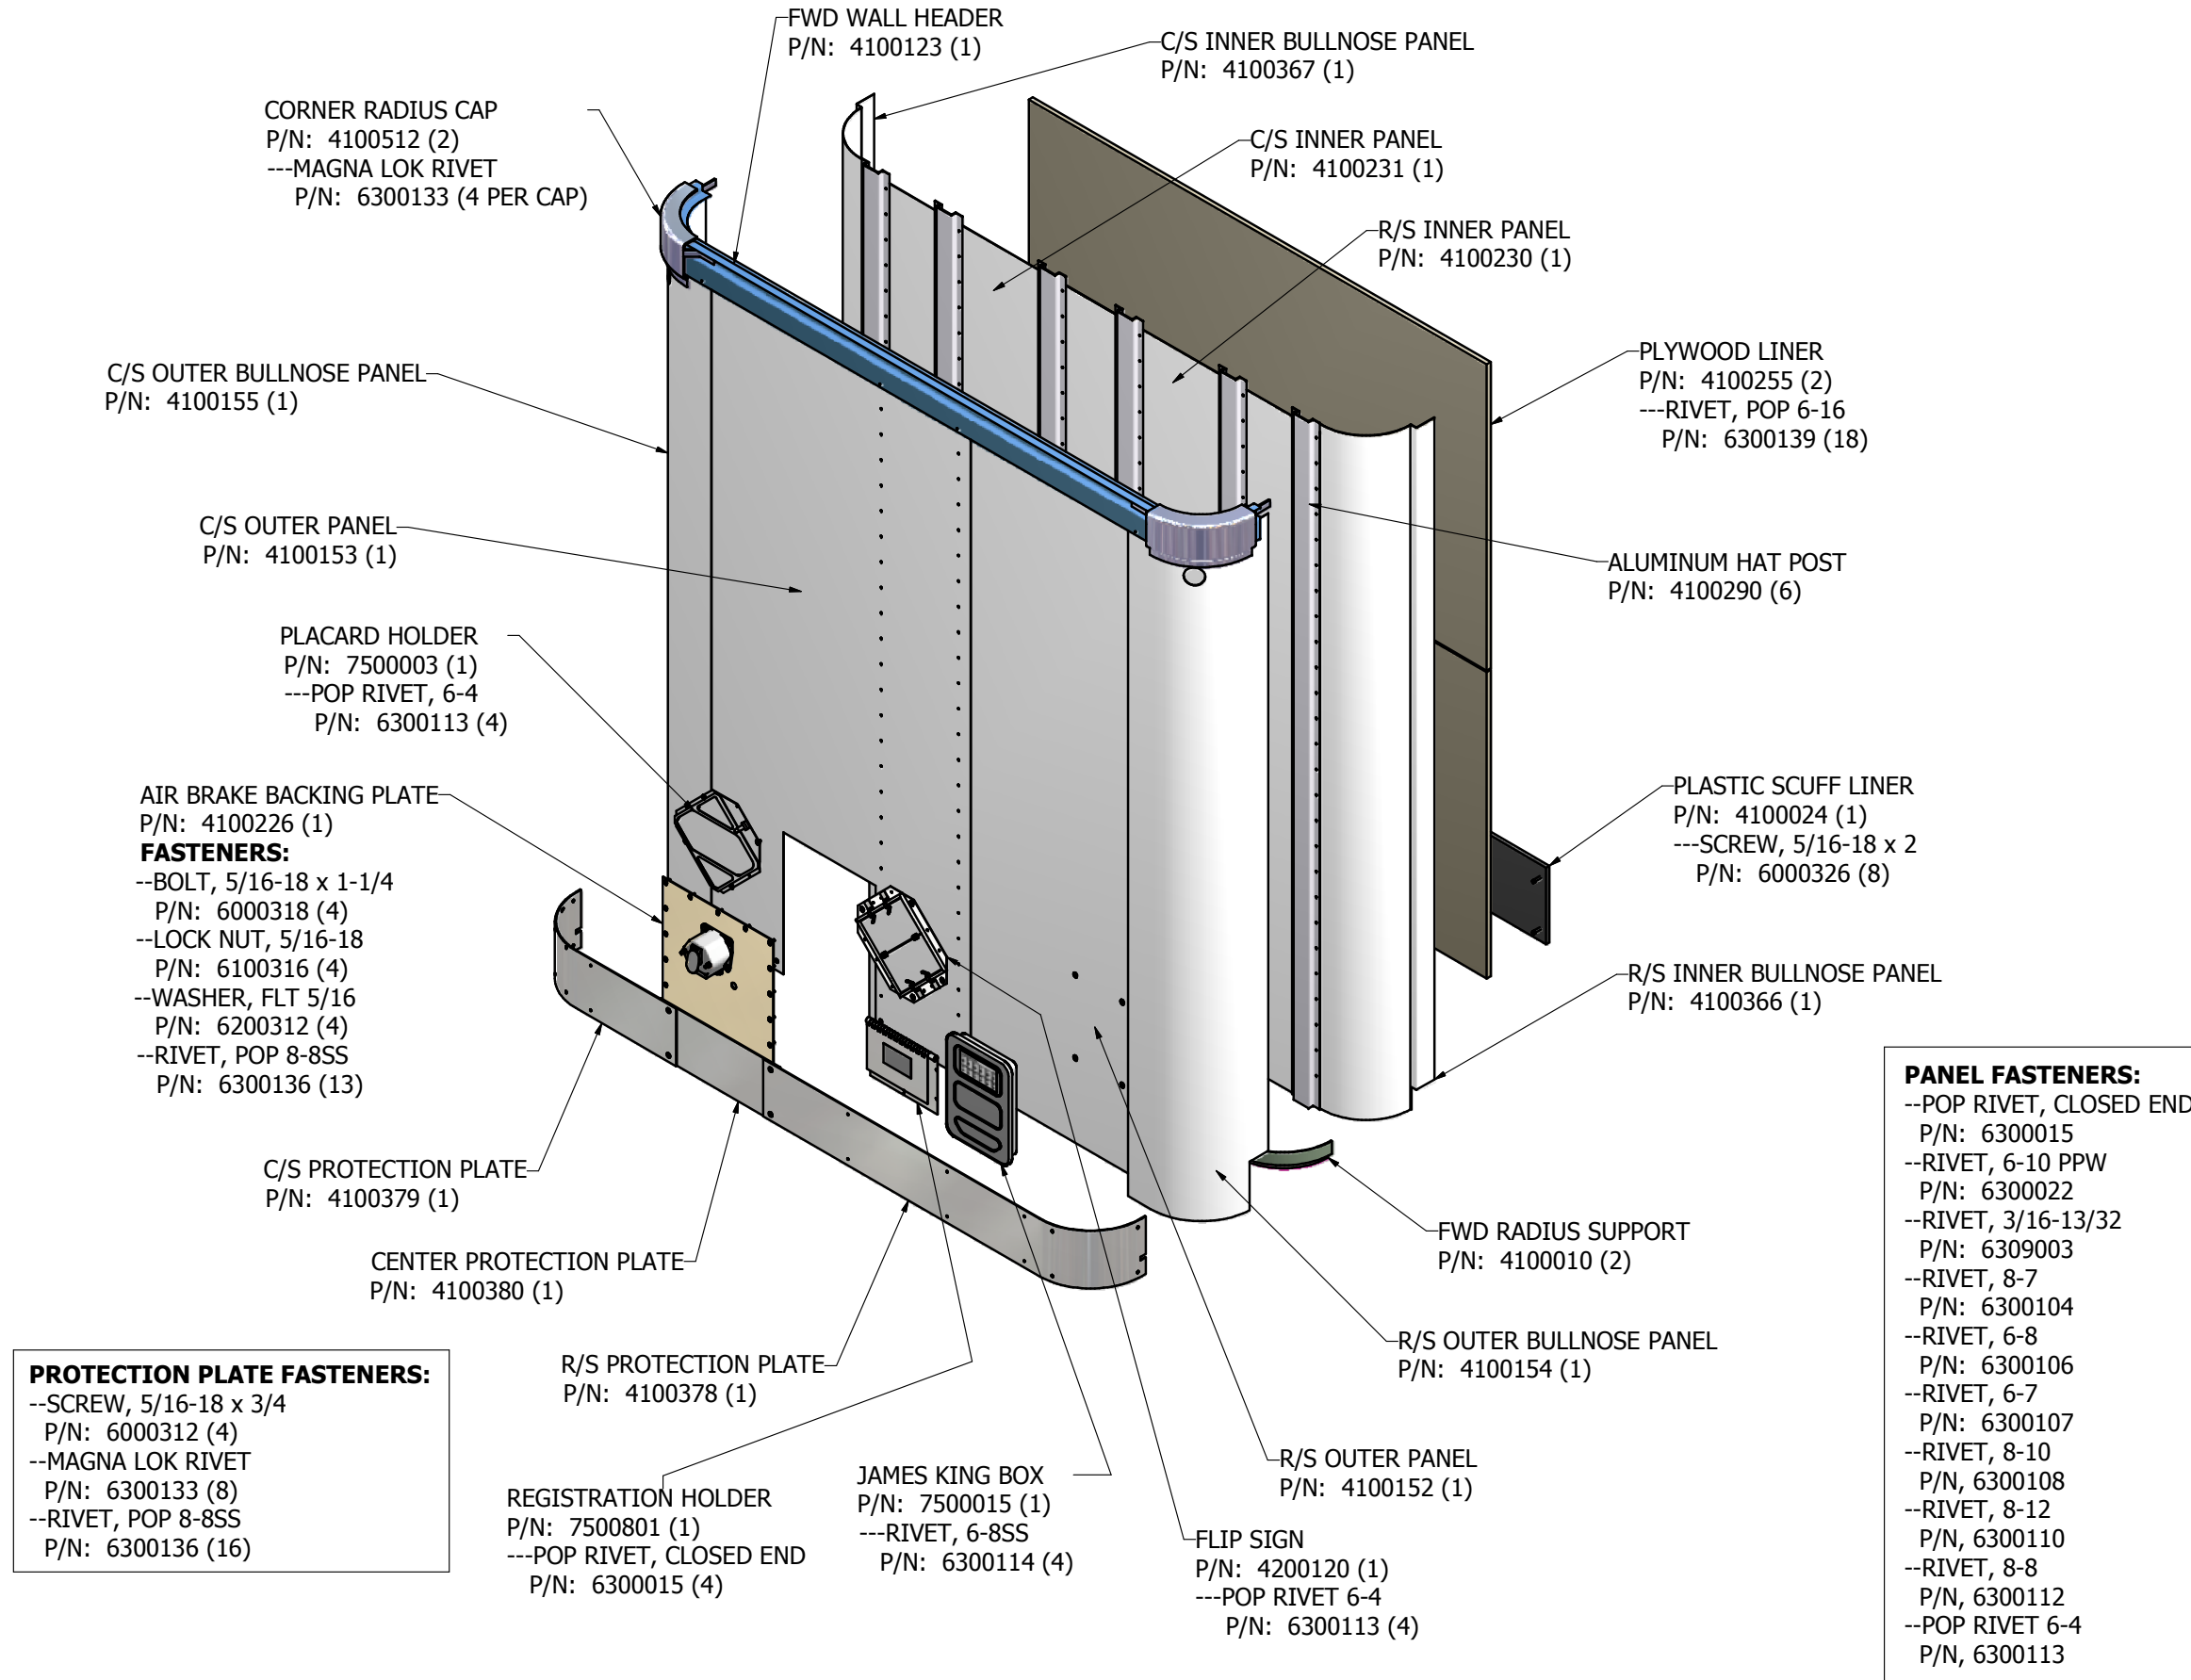

FOWARD WALL ASSEMBLY (410M286)

CONWAY 48' CITY SEMI