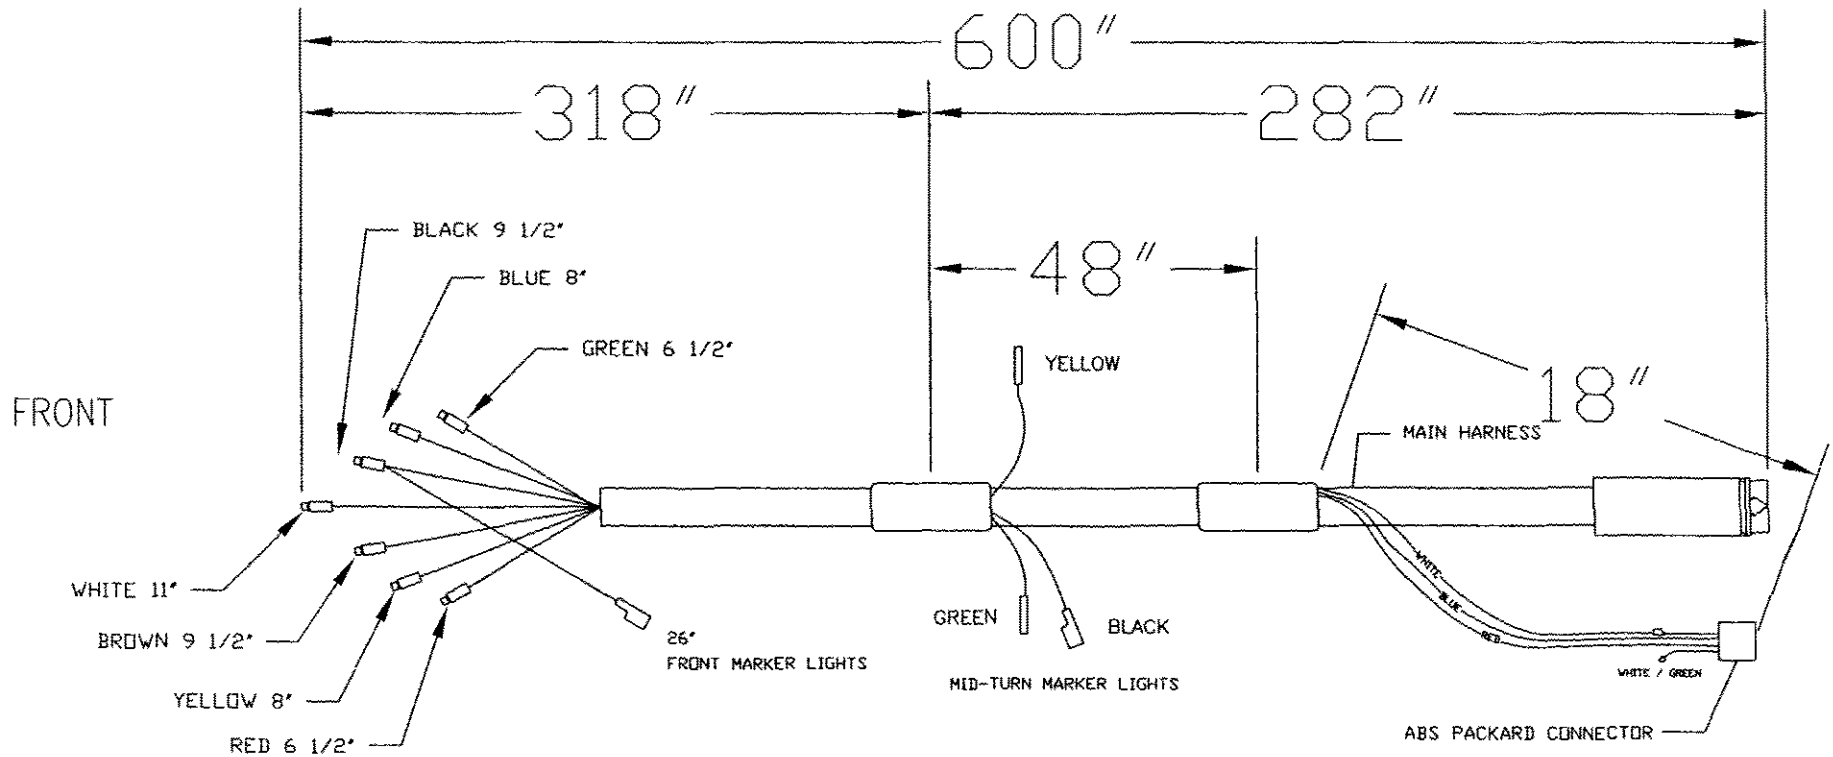

MAIN HARNESS 48' NEW - 8004802
CTS SEMI TRAILERS