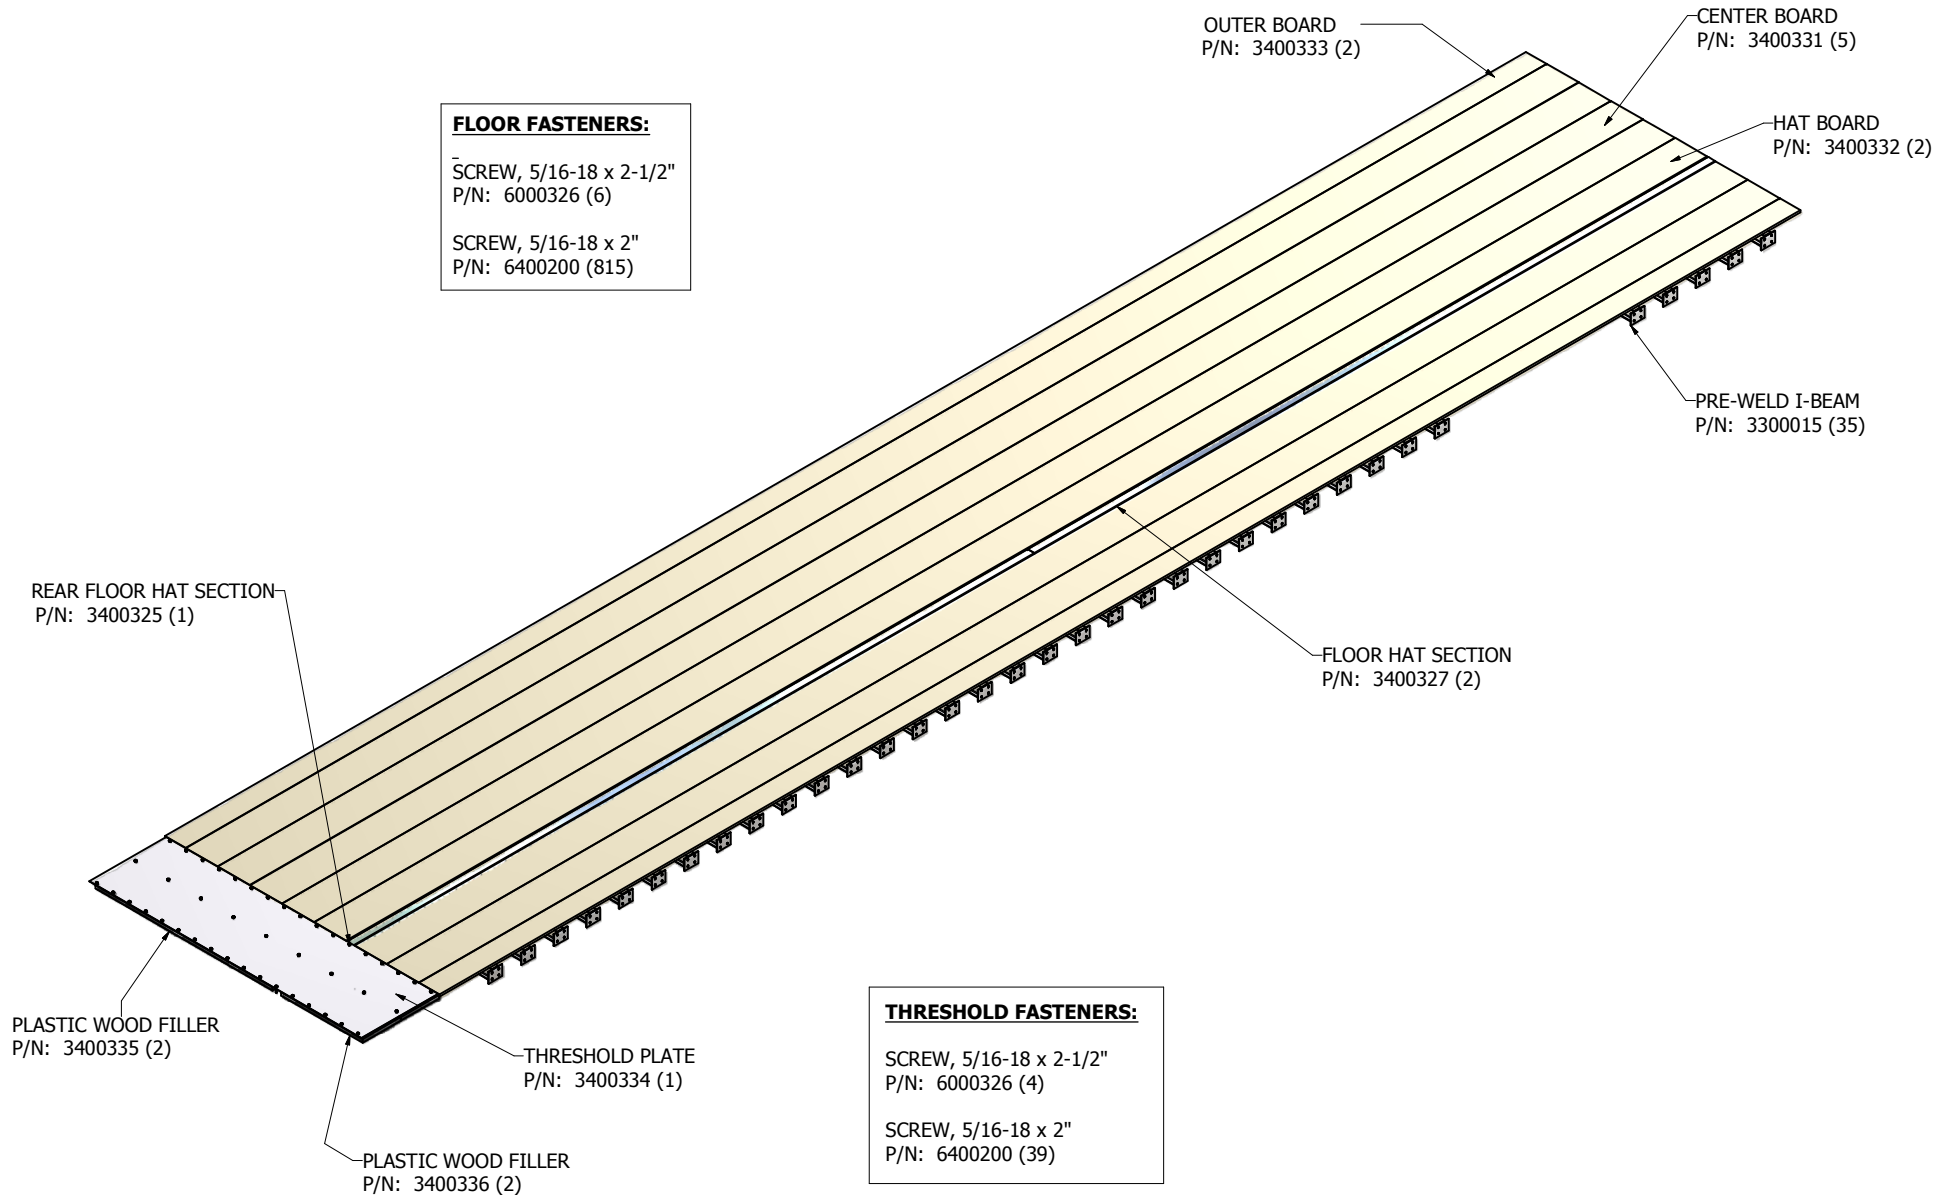

8000095 (1)
MOUNTING GROMMET
GROTE 92120

8000094 (1)
2" ABS LIGHT
GROTE 78333

8000047 (1)
6" PIGTAIL
GROTE 66851

DOOR HEADER ICC LIGHT ASSEMBLY 800N107 CTS SEMI TRAILERS

FLOOR ASSEMBLY CONWAY 48' CITY SEMI