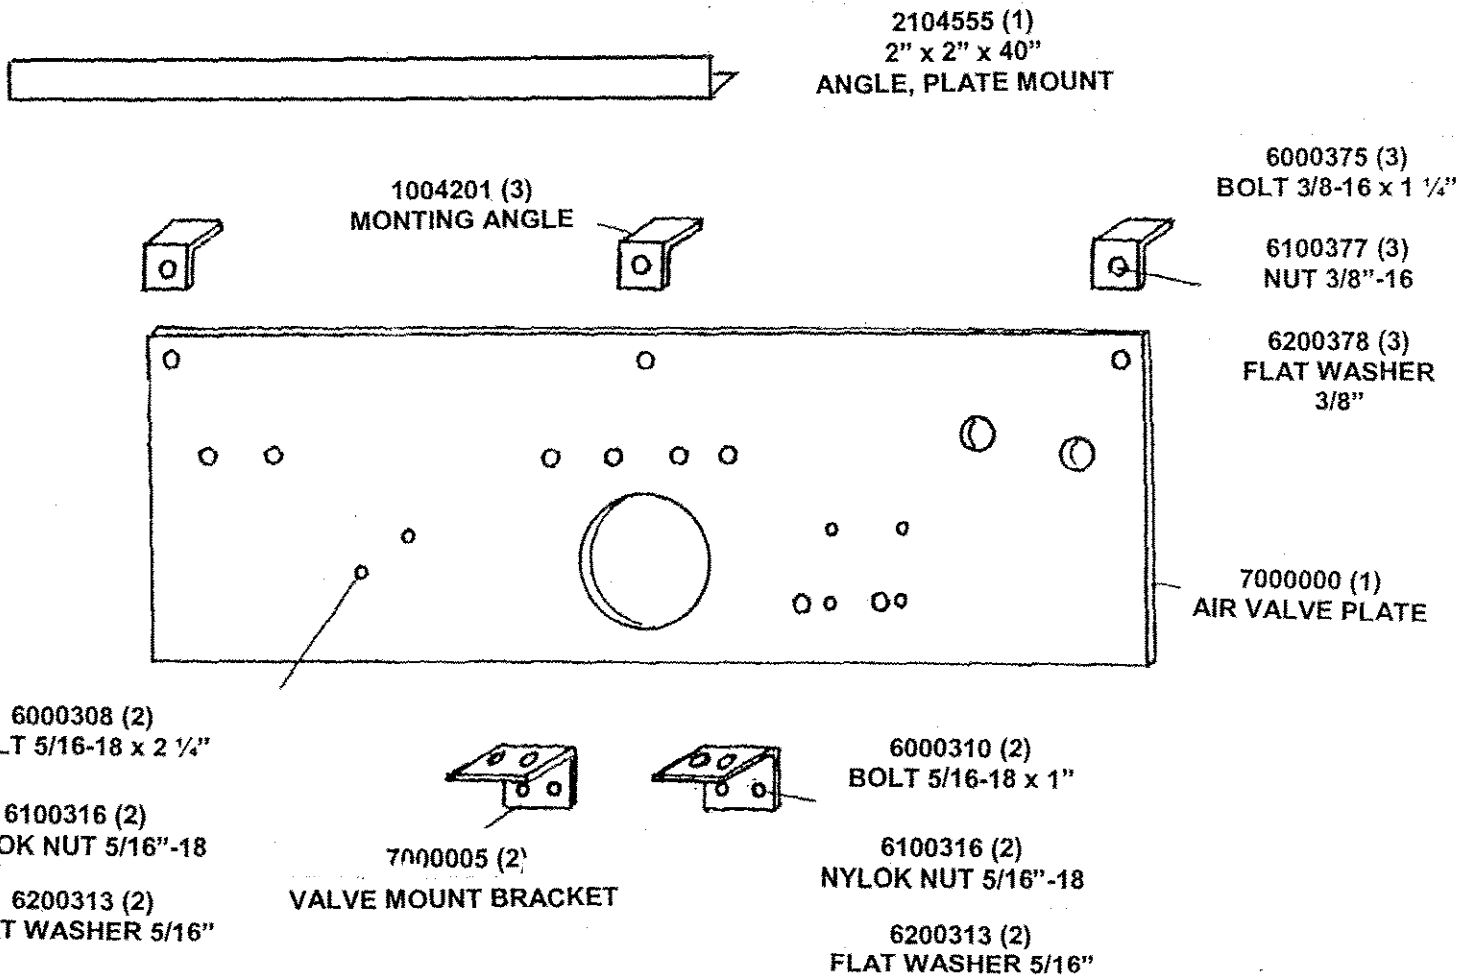

SERVICE

7000002
PARKER
16826-10-10

7000117
PARKER
293-10

7000002
PARKER
16826-10-10

AIR BRAKE HOSE ROUTING

AIR BRAKE VALVE MOUNTING PLATE

REF: 700N054

SERVICE RELAY VALVE ASSEMBLY