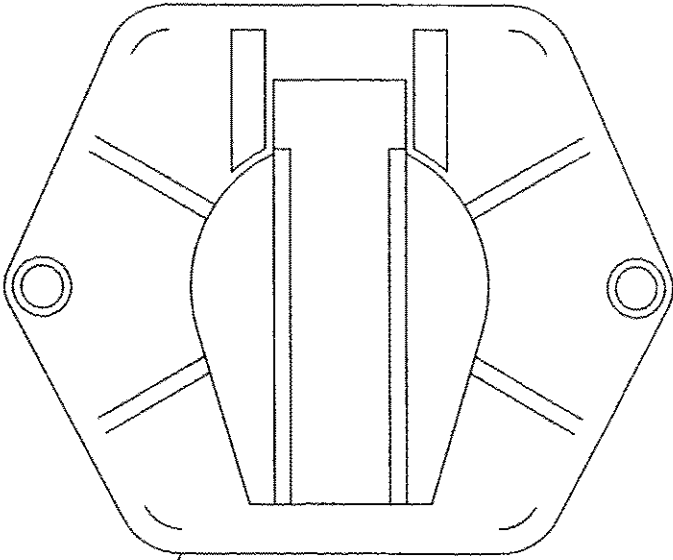

TRAMEC NOSE BOX & 7-WAY SOCKET - 800N110
CTS SEMI TRAILERS

8000941 (1)
TRAMEC NOSE BOX
38260B

8000942 (1)
TRAMEC 7 WAY
38310