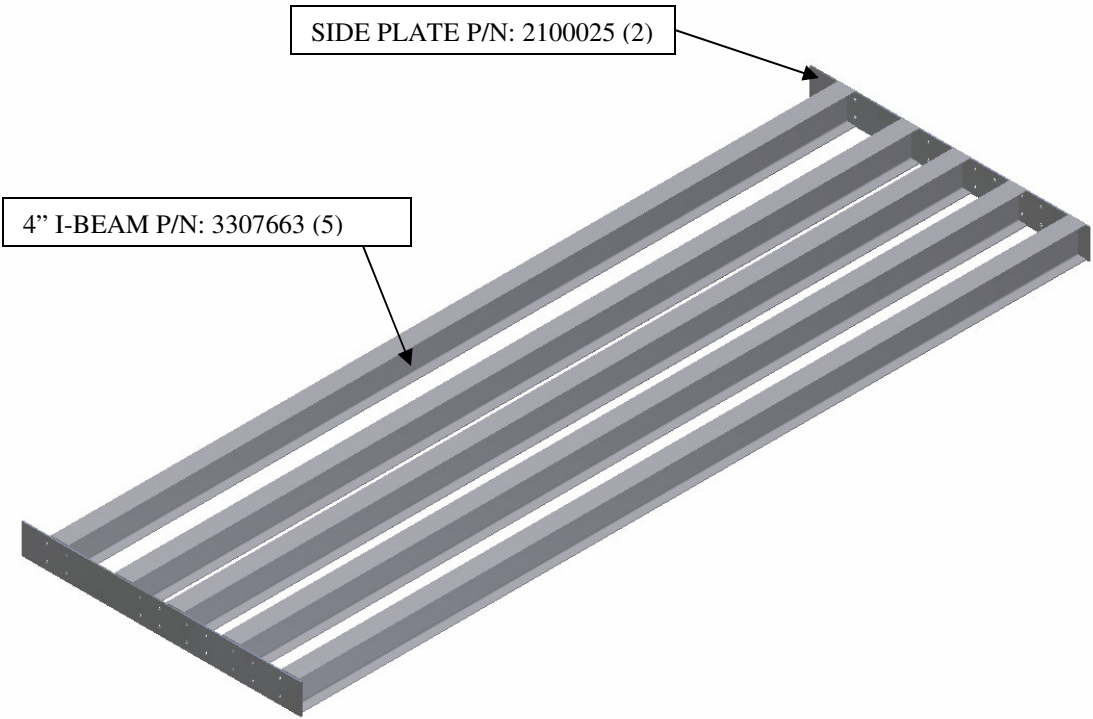

REF: 700N058

AXLE & WHEEL END ASSEMBLY – 220M030

CTS SEMI TRAILER – 2007

BOGIE SUB FRAME DETAILS

(330TB11 – COMPLETE SUBFRAME)

SIDE PLATE P/N: 2100025 (2)

4" I-BEAM P/N: 3307663 (5)

ANCHOR COUPLER MOUNTING ANGLE
P/N: 2104528 (1)
LOCATED ON ROADSIDE –
WELDED TO FIRST I-BEAM IN FRONT OF
SLIDER SUSPENSION RAILS
(FOR MOUNTING AIRLINE HOSES)