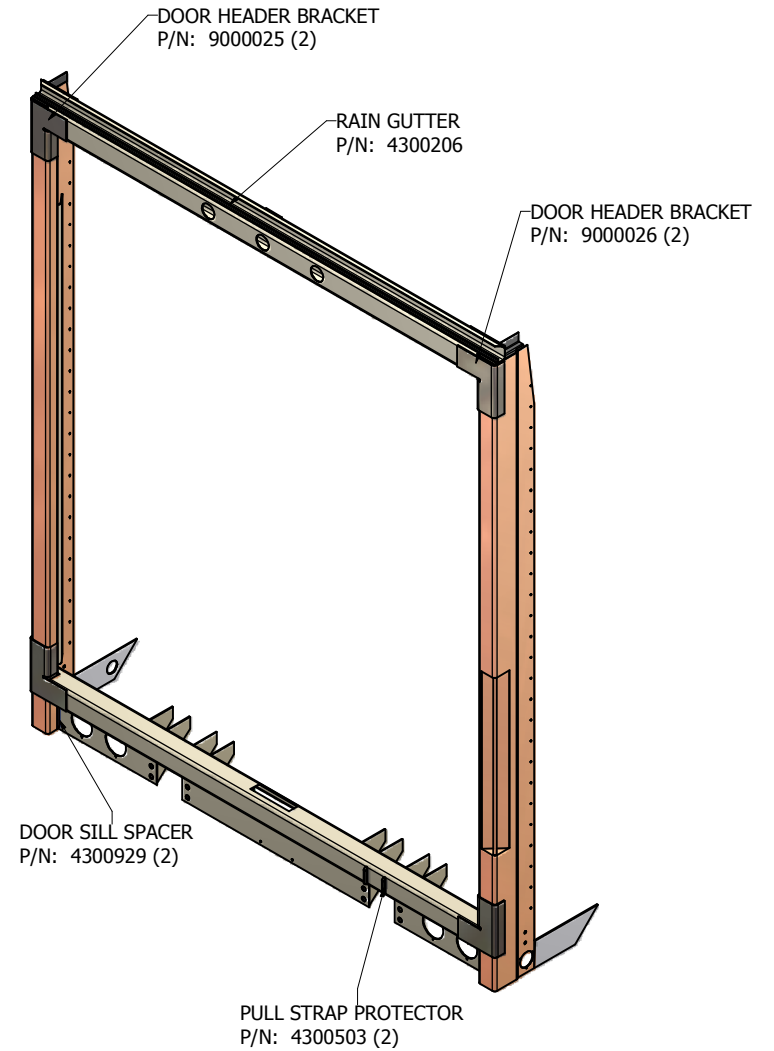

DOOR FRAME ASSEMBLY

CONWAY CITY SEMIS

ROLL-UP DOOR
P/N: 4300184

COMPLETE DOOR FRAME
P/N: 430N108