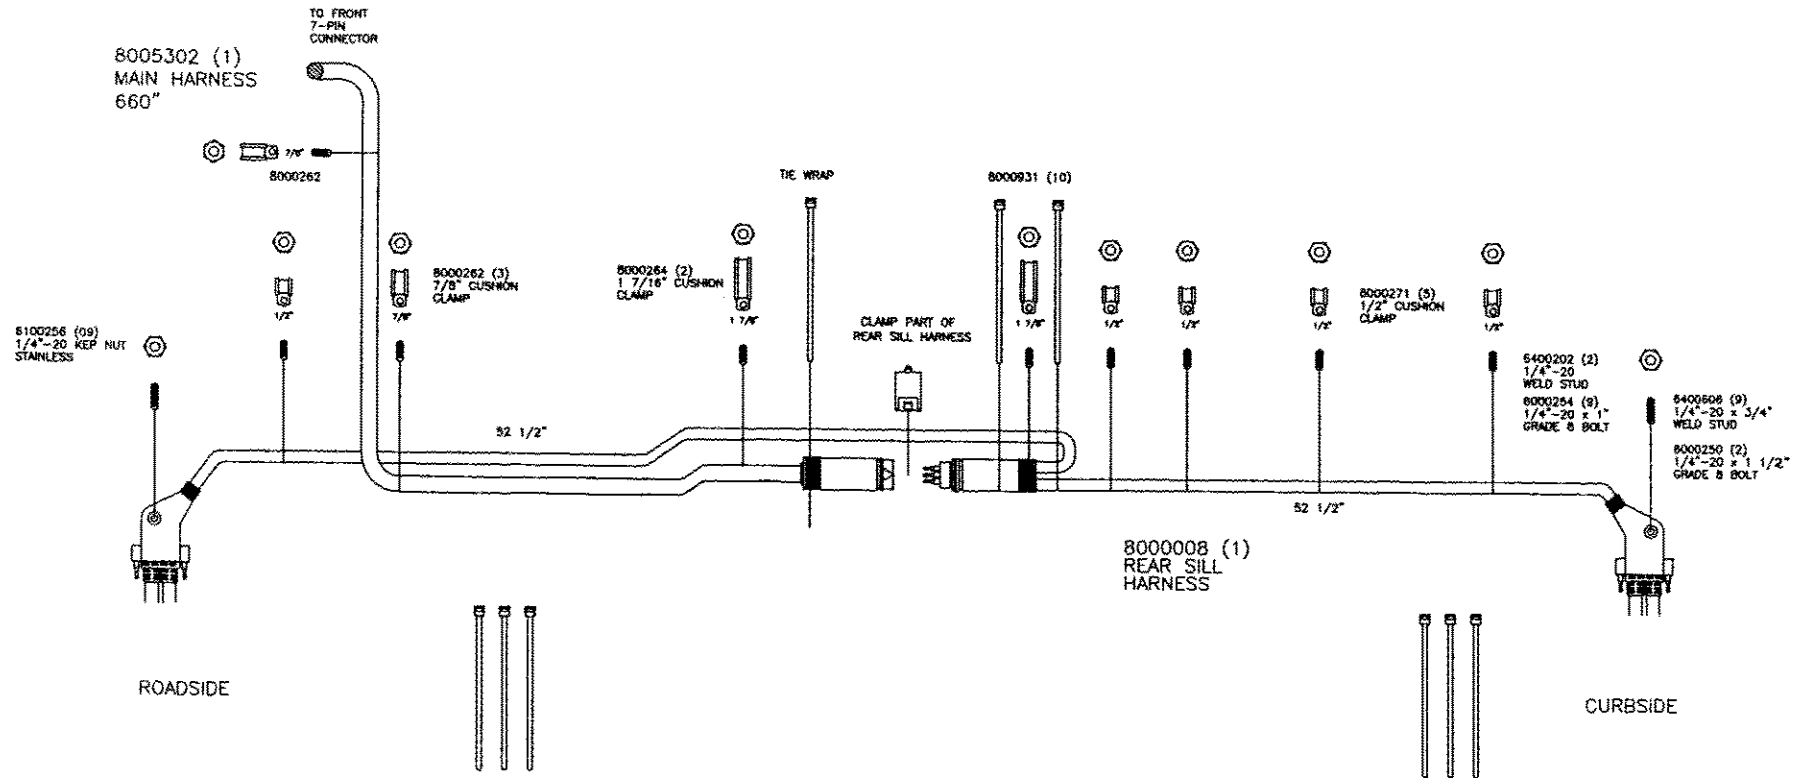

6100377 (4)
LOCKNUT, 3/8"-16
6200376 (8)
FLAT WASHER 3/8"
6000376 (4)
BOLT, 3/8"-16 x 1"

6200183 (2)
STAR WASHER

8000069 (1)
36" CURBSIDE HARNESS
GROTE 01-6681-H8

6300126 (7)
POP RIVET 6-6
STAINLESS

REAR SILL HARNESS & FASTENERS 8000008 CTS SEMI TRAILERS