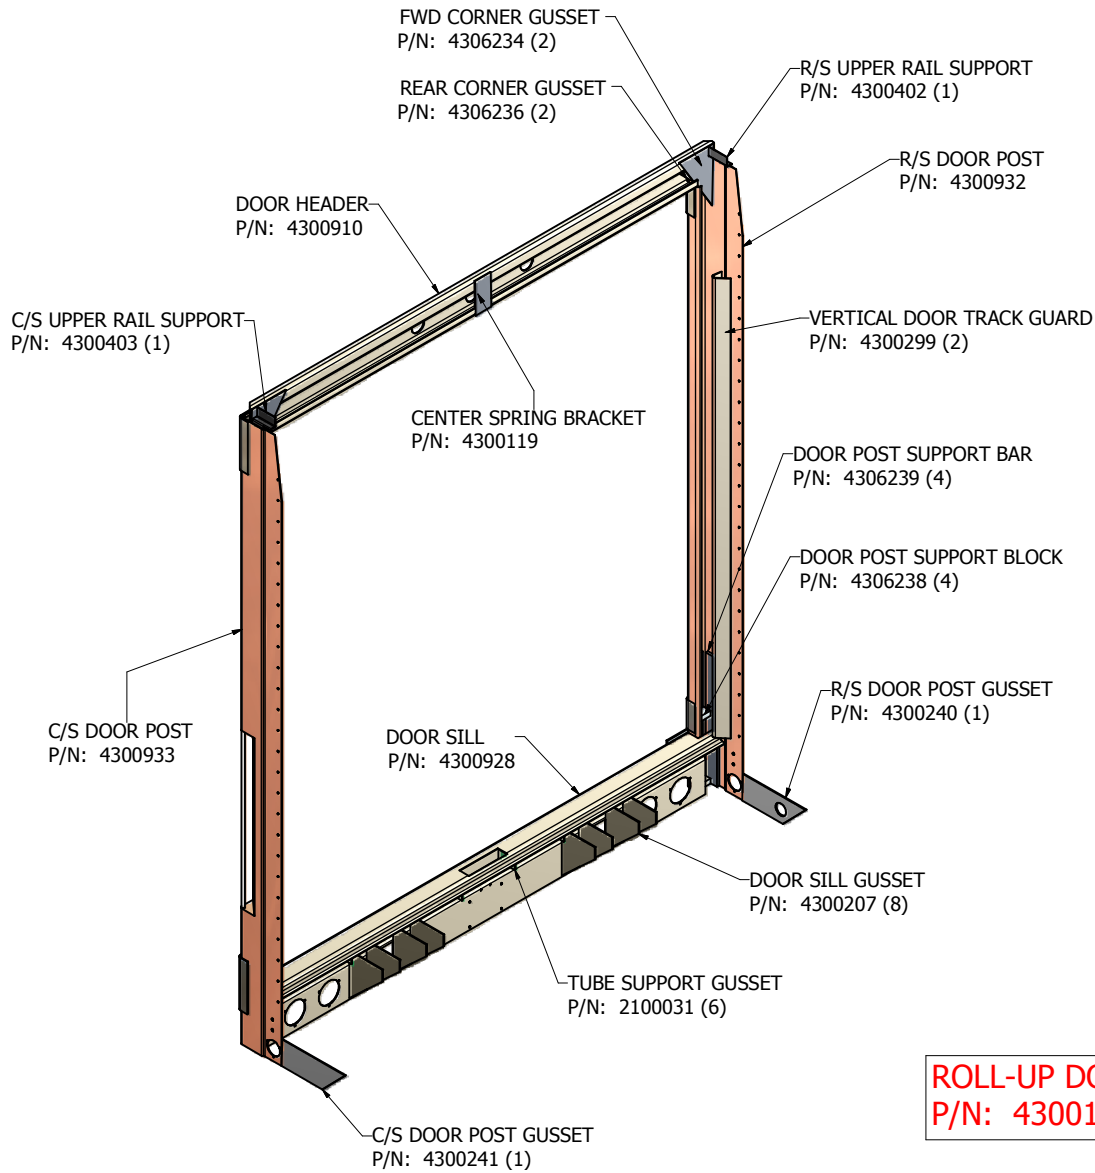

DOOR FRAME ASSEMBLY

CONWAY CITY SEMIS

ROLL-UP DOOR
P/N: 4300184

COMPLETE DOOR FRAME
P/N: 430N108