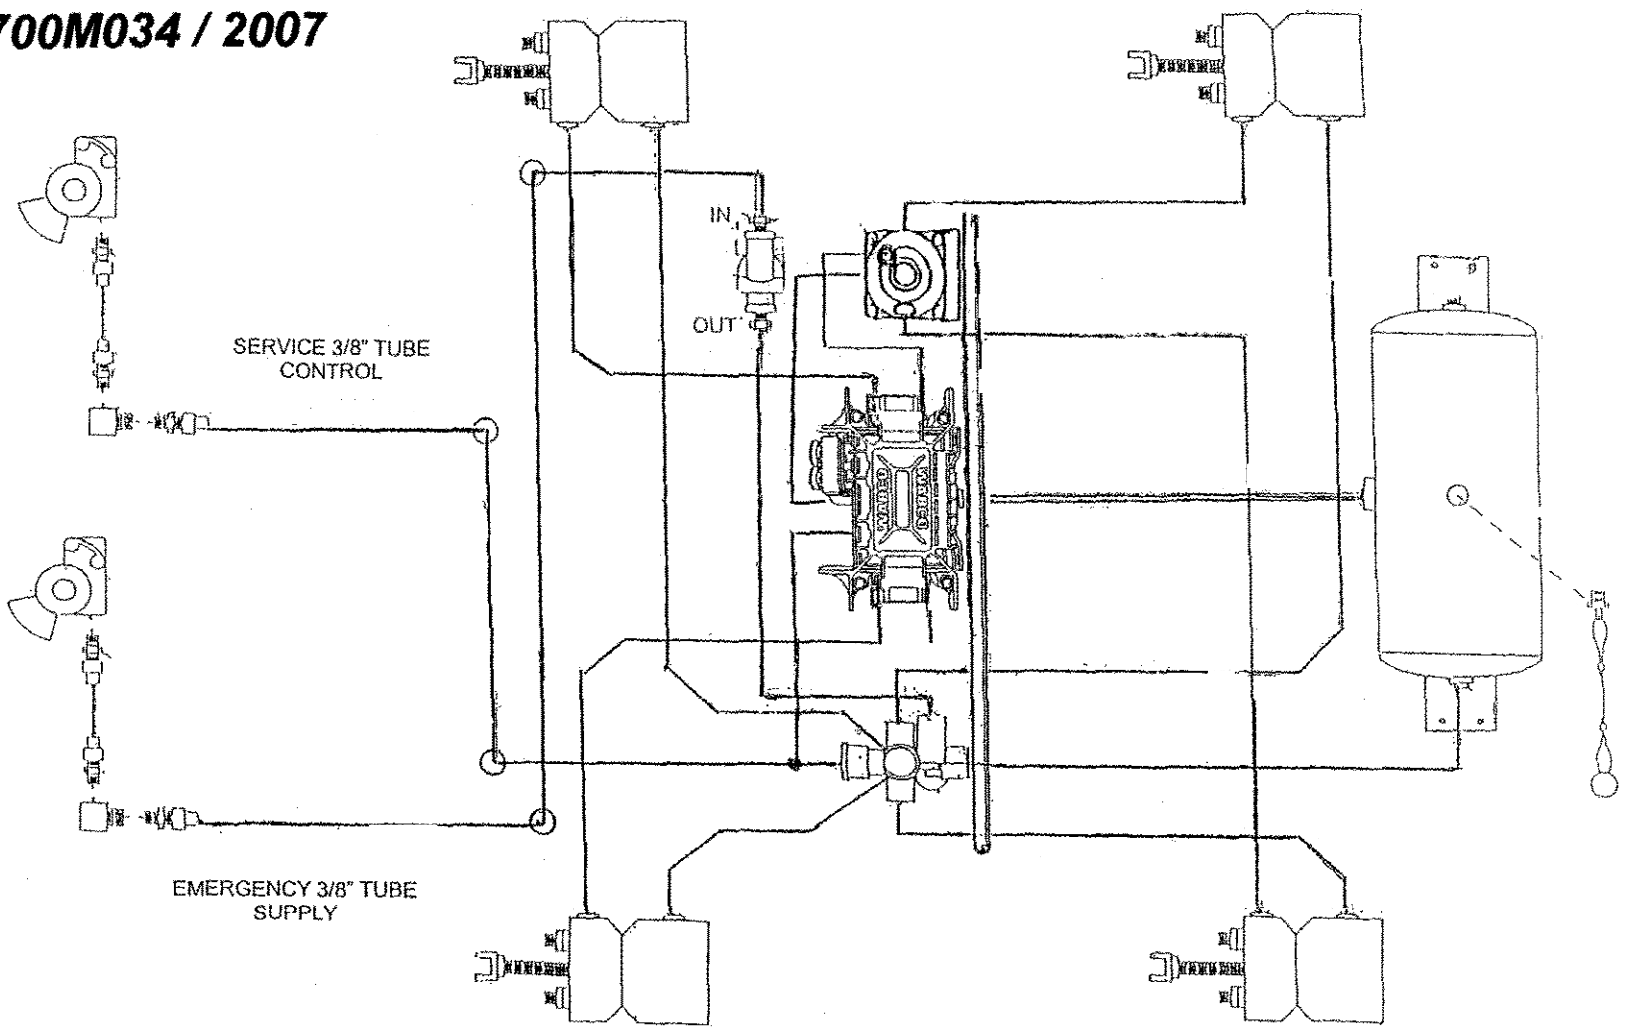

Parts Book

**Conway 48' New and
Refurb City Semis**

**CTS 45, 48, & 53' TRAILERS WITH SPRING
AIR LINE ROUTING
700M034 / 2007**

AIR VALVE AND AIR TANK MOUNTING ANGLE LOCATIONS

2104555 (1)
2"x 2" x 40"
AIR PLATE MOUNTING ANGLE