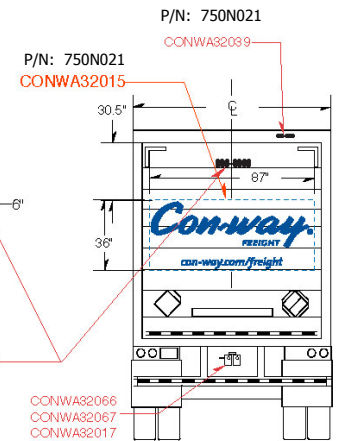

Con-way 45'-53' Freight Die-Cut (Kit #CONWA31803)

Large Stripe Section

Paint Color Match

Notes:

CONWA32044 - (2) 68" x 247" Rect Freight CS/RS - To be installed 35" from the front of the trailer and 12" down from the top.

CONWA32007 - (1) 23" x 80" Die-Cut Freight Logo Front - To be installed 9.5" down from the top frame and centered vertically.

CONWA32000 - (108) 12" x 1" Rolls of 5 Color Multi Stripe - To be lined up along the bottom of the trailer, above the conspicuity.

Miscellaneous Decals:

CONWA30037 - (3) 6" Black Unit #'s (Level) - Mount on the rear door above the rear logo and on both sides, on the back end.

CONWA30038 - (2) 4" Black Unit #'s (Vertical) - Mount on the front of the trailer, centered vertically on the corner radius.

CONWA31803 Kit Breakdown

Part #	Description/Size
CONWA32044	(2) D/C Logo Freight (68" x 223" CS/RS)
CONWA32007	(1) D/C Logo Freight (23" x 80" Frt)
CONWA32015	(1) Rect Logo Freight/Web (36" x 87" RefRear)
CONWA32000	(108) 5 Color Multi Stripe (12" x 1" Roll)
CONWA32040	(1) Decal (13' x 6")
CONWA30017	(1) 5" x 1" Pull For Air Tank Drain/Decal
CONWA30013	(1) 2.25" x 3" Equipment Service Due/Decal
CONWA30037	(3) 6" Black Unit #'s (Level) **
CONWA30038	(2) 4" Black Unit #'s (Vertical) **
CONWA30039	(2) 3" Black Unit #'s (Level) **
CONWA32066	(2) Red Glad Hand Decal (5" x 7")
CONWA32067	(2) Blue Glad Hand Decal (5" x 7")

** Please Specify Equipment Numbers When Ordering Kits.

Con-way Freight			
Decal Placement for 45'-53' Die-Cut Trailers			
Date: 4.9.07		Kit #31803	Drawn By: BB
Rev#	Date:	Changes:	
Parts available from: Monographics 5300 Newport Drive Rolling Meadows, IL 60008 (847) 390-3900