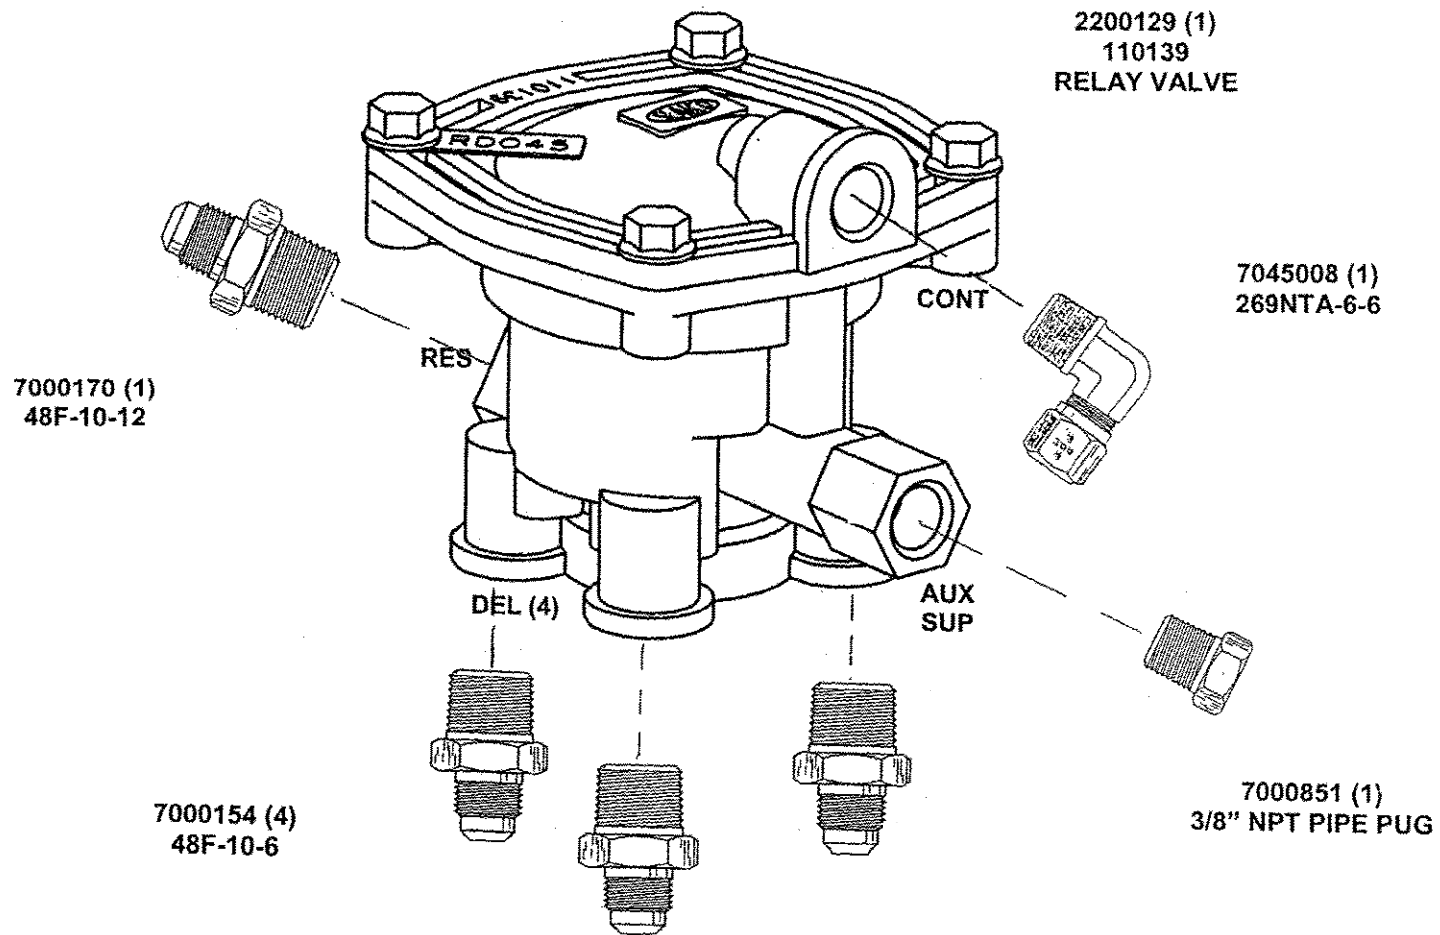

SERVICE

7000002
PARKER
16826-10-10

7000117
PARKER
293-10

7000002
PARKER
16826-10-10

AIR BRAKE HOSE ROUTING

AIR BRAKE VALVE MOUNTING PLATE

REF: 700N054

SERVICE RELAY VALVE ASSEMBLY