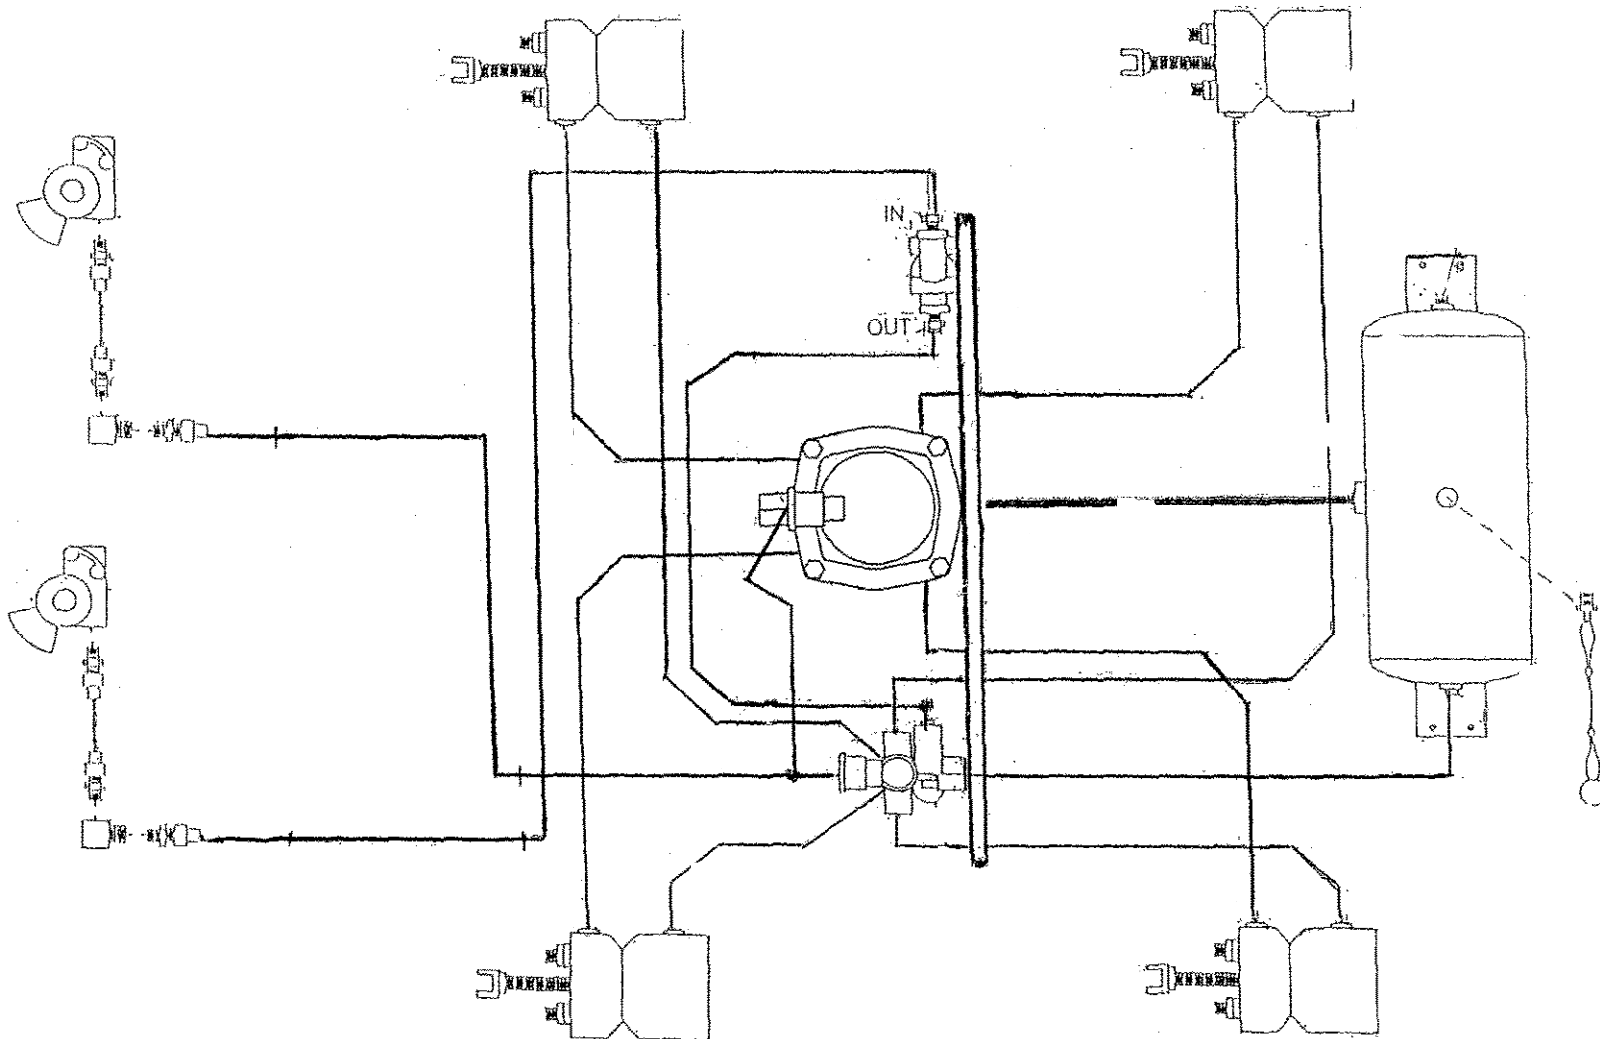

SERVICE

7000002
PARKER
16826-10-10

7000117
PARKER
293-10

7000002
PARKER
16826-10-10

AIR BRAKE HOSE ROUTING

AIR BRAKE VALVE MOUNTING PLATE

REF: 700N054

SERVICE RELAY VALVE ASSEMBLY