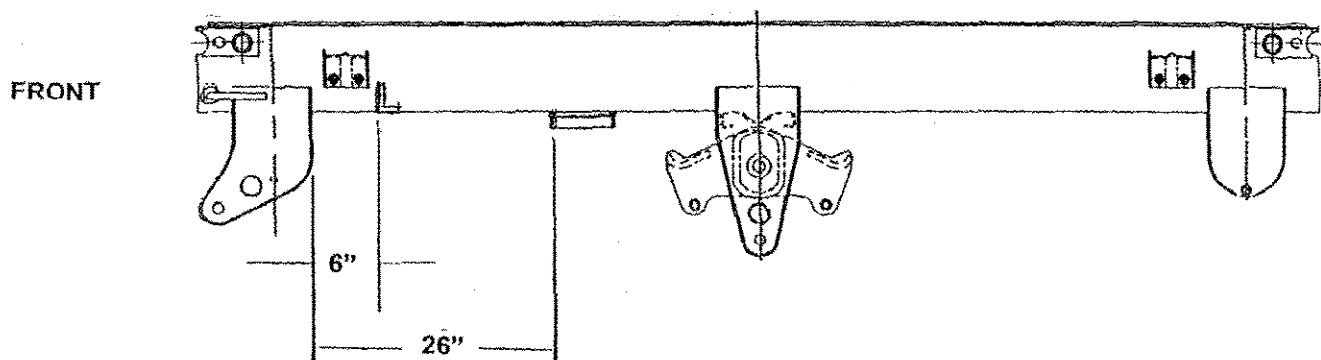

Parts Book

**Conway 48' New and
Refurb City Semis**

**CTS 45, 48, & 53' TRAILERS WITH SPRING
AIR LINE ROUTING
700M034 / 2007**

AIR VALVE AND AIR TANK MOUNTING ANGLE LOCATIONS

2104555 (1)
2"x 2" x 40"
AIR PLATE MOUNTING ANGLE