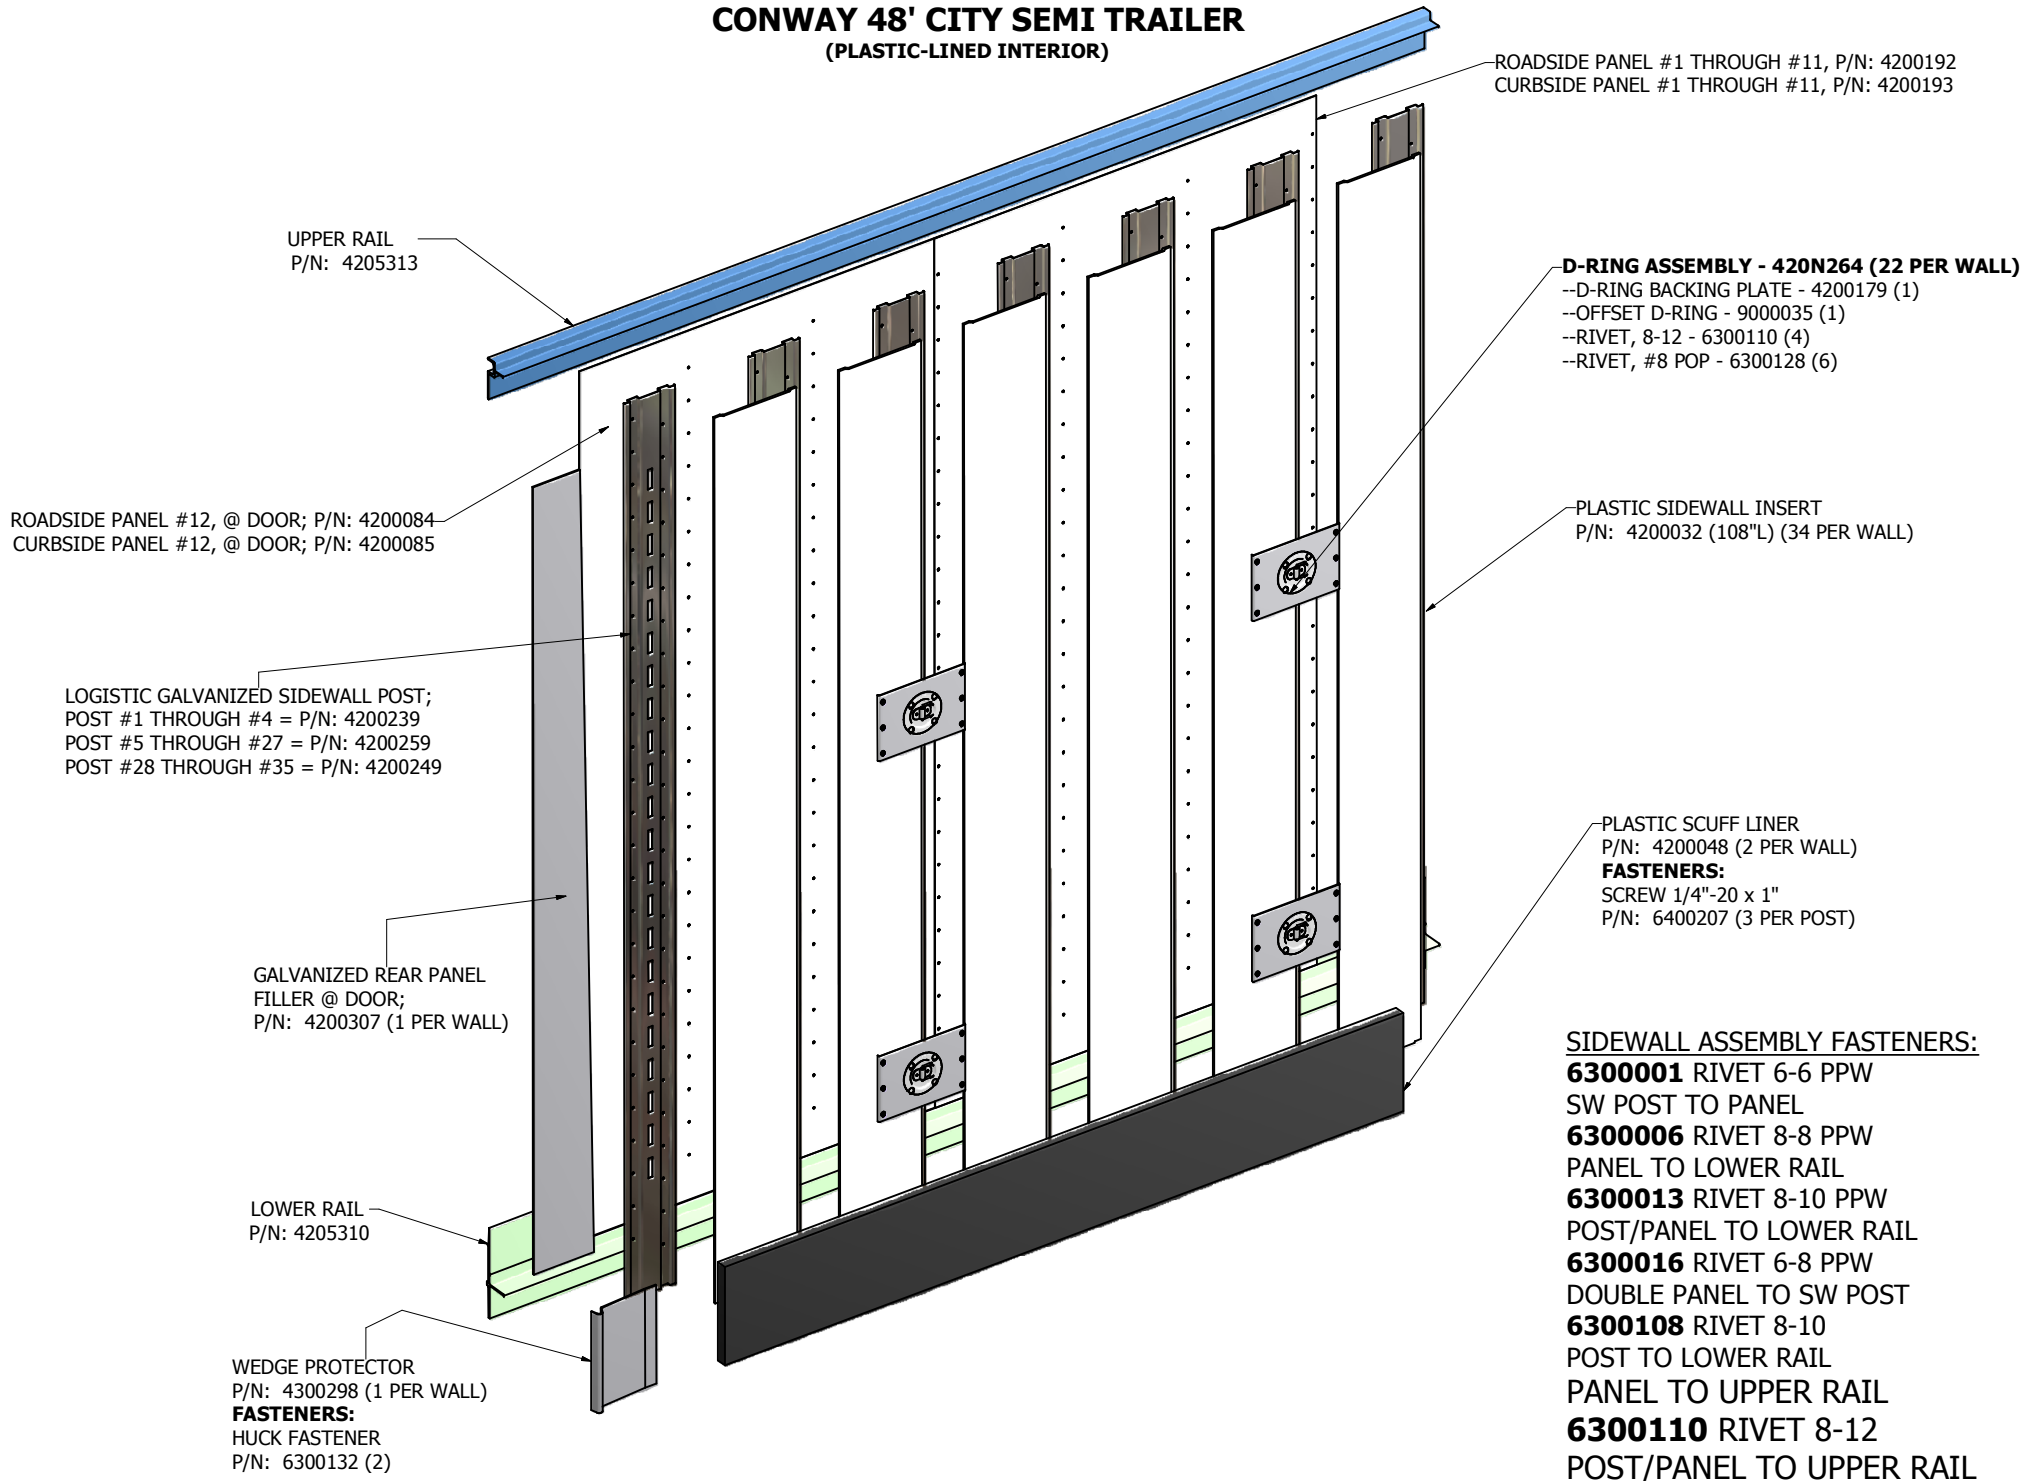

SIDEWALL LAYOUT CONWAY 48' CITY SEMI TRAILER (PLASTIC-LINED INTERIOR)