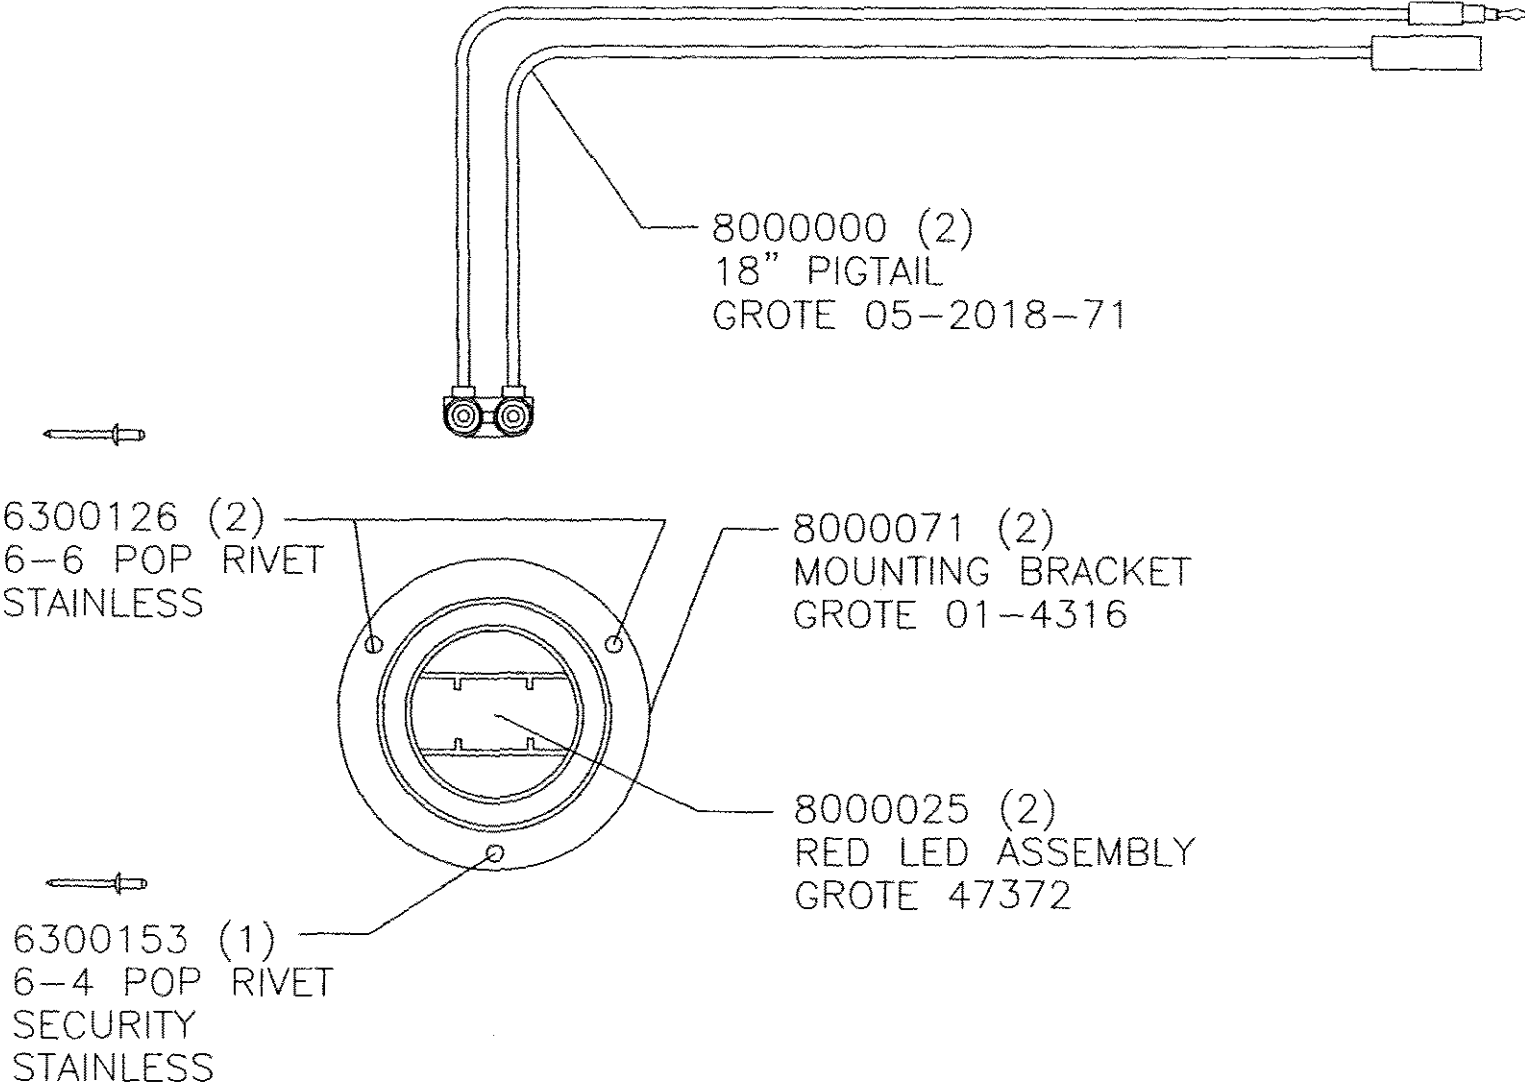

REAR SIDE LIGHT ASSEMBLY 800N125
CTS SEMI TRAILERS