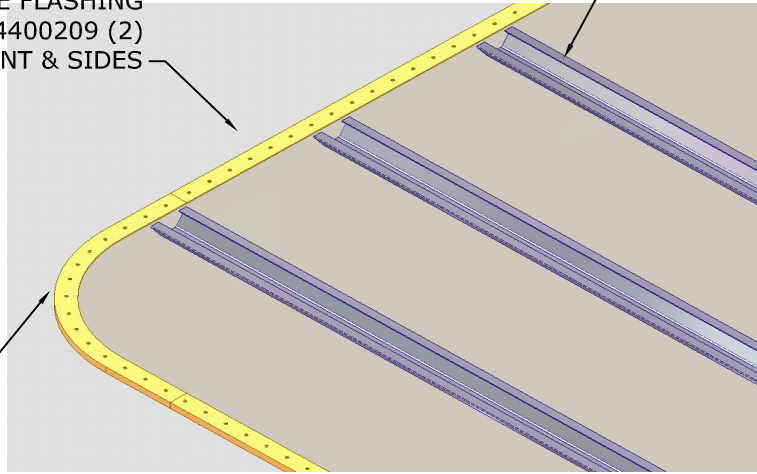

ALUMINUM ROOF COMPONENTS

REAR/SIDE FLASHING
P/N: 4400209 (2)
LOCATED ON FRONT & SIDES

GALV. ROOF BOWS
P/N: 4400310 (26)
SPACED ON 24" CENTERS

CORNER FLASHING
P/N: 4400212 (2)
LOCATED ON
FRONT RADIUS CORNERS