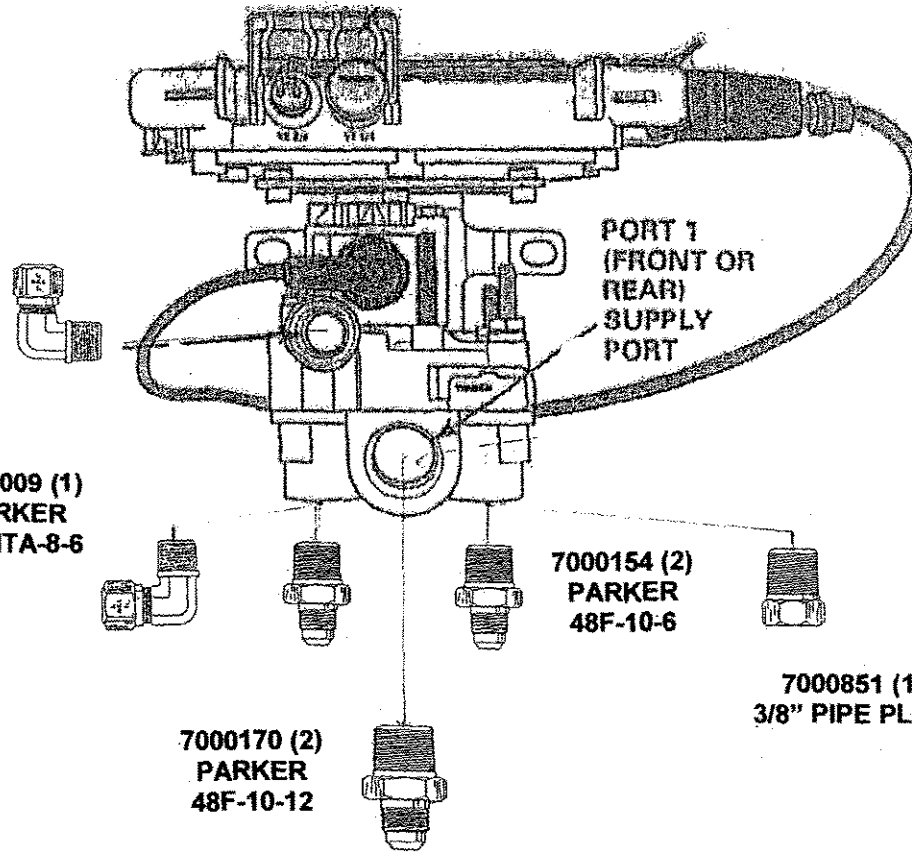

WABCO ABS VALVE ASSEMBLY CTS 45, 48, & 53' TRAILERS WITH SPRING SUSPENSION

7001229 (1)
MERITOR ABS VALVE
S4005001010

7001218 (2)
SENSOR W/SOCKET
MERITOR 441-032-8080

7001223 (2)
SENSOR WIRE 72"
MERITOR 449-713-0180

7001224 (2)
SENSOR CLIP
MERITOR 899-759-8154

7001230 (1)
POWER CABLE
MERITOR S 4493260600

7045008 (1)
PARKER
269NTA-6-6

6000375 (2)
BOLT
3/8"-16 x 1 1/4"

6100377 (2)
LOCKNUT
3/8"-16

6200378 (2)
FLAT WASHER
3/8" SAE

7045009 (1)
PARKER
269NTA-8-6

7000154 (2)
PARKER
48F-10-6

7000851 (1)
3/8" PIPE PLUG

7000170 (2)
PARKER
48F-10-12

700N233