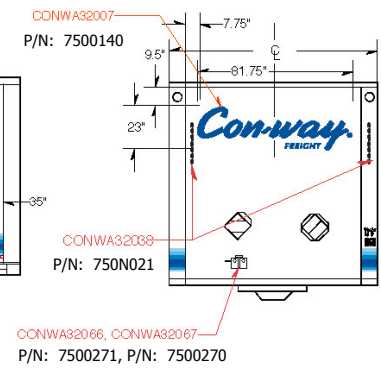

Con-way 45'-53' Freight Die-Cut (Kit #CONWA31803)

Large Stripe Section

Paint Color Match

Notes:

CONWA32044 - (2) 68" x 247" Rect Freight CS/RS - To be installed 35" from the front of the trailer and 12" down from the top.

CONWA32007 - (1) 23" x 80" Die-Cut Freight Logo Front - To be installed 9.5" down from the top frame and centered vertically.

CONWA32000 - (108) 12" x 1" Rolls of 5 Color Multi Stripe - To be lined up along the bottom of the trailer, above the conspicuity.

Miscellaneous Decals:

CONWA30037 - (3) 6" Black Unit #'s (Level) - Mount on the rear door above the rear logo and on both sides, on the back end.

CONWA30038 - (2) 4" Black Unit #'s (Vertical) - Mount on the front of the trailer, centered vertically on the corner radius.

CONWA31803 Kit Breakdown

Part #	Description/Size
CONWA32044	(2) D/C Logo Freight (68" x 223" CS/RS)
CONWA32007	(1) D/C Logo Freight (23" x 80" Frt)
CONWA32015	(1) Rect Logo Freight/Web (36" x 87" RefRear)
CONWA32000	(108) 5 Color Multi Stripe (12" x 1" Roll)
CONWA32040	(1) Decal (13' x 6")
CONWA30017	(1) 5" x 1" Pull For Air Tank Drain/Decal
CONWA30013	(1) 2.25" x 3" Equipment Service Due/Decal
CONWA30037	(3) 6" Black Unit #'s (Level) **
CONWA30038	(2) 4" Black Unit #'s (Vertical) **
CONWA30039	(2) 3" Black Unit #'s (Level) **
CONWA32066	(2) Red Glad Hand Decal (5" x 7")
CONWA32067	(2) Blue Glad Hand Decal (5" x 7")

** Please Specify Equipment Numbers When Ordering Kits.

Con-way Freight			
Decal Placement for 45'-53' Die-Cut Trailers			
Date: 4.9.07		Kit #31803	Drawn By: BB
Rev#	Date:	Changes:	
Parts available from: Monographics 5300 Newport Drive Rolling Meadows, IL 60008 (847) 390-3900