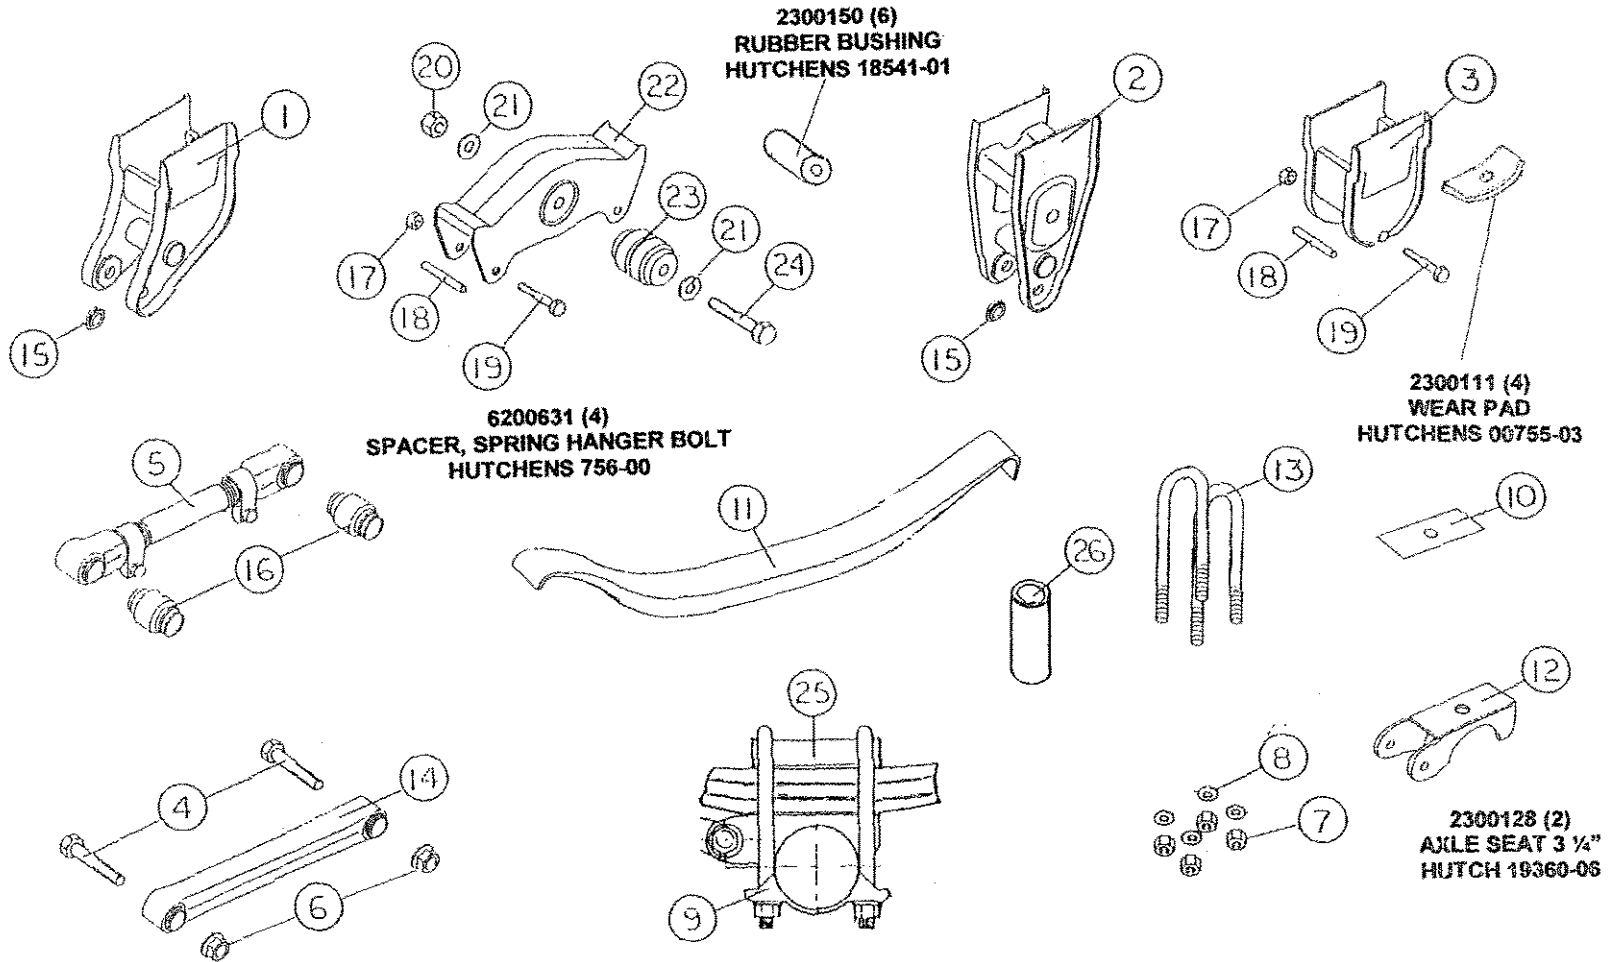

SUSPENSION ASSEMBLY – 210M000

CTS SEMI TRAILER – 2007