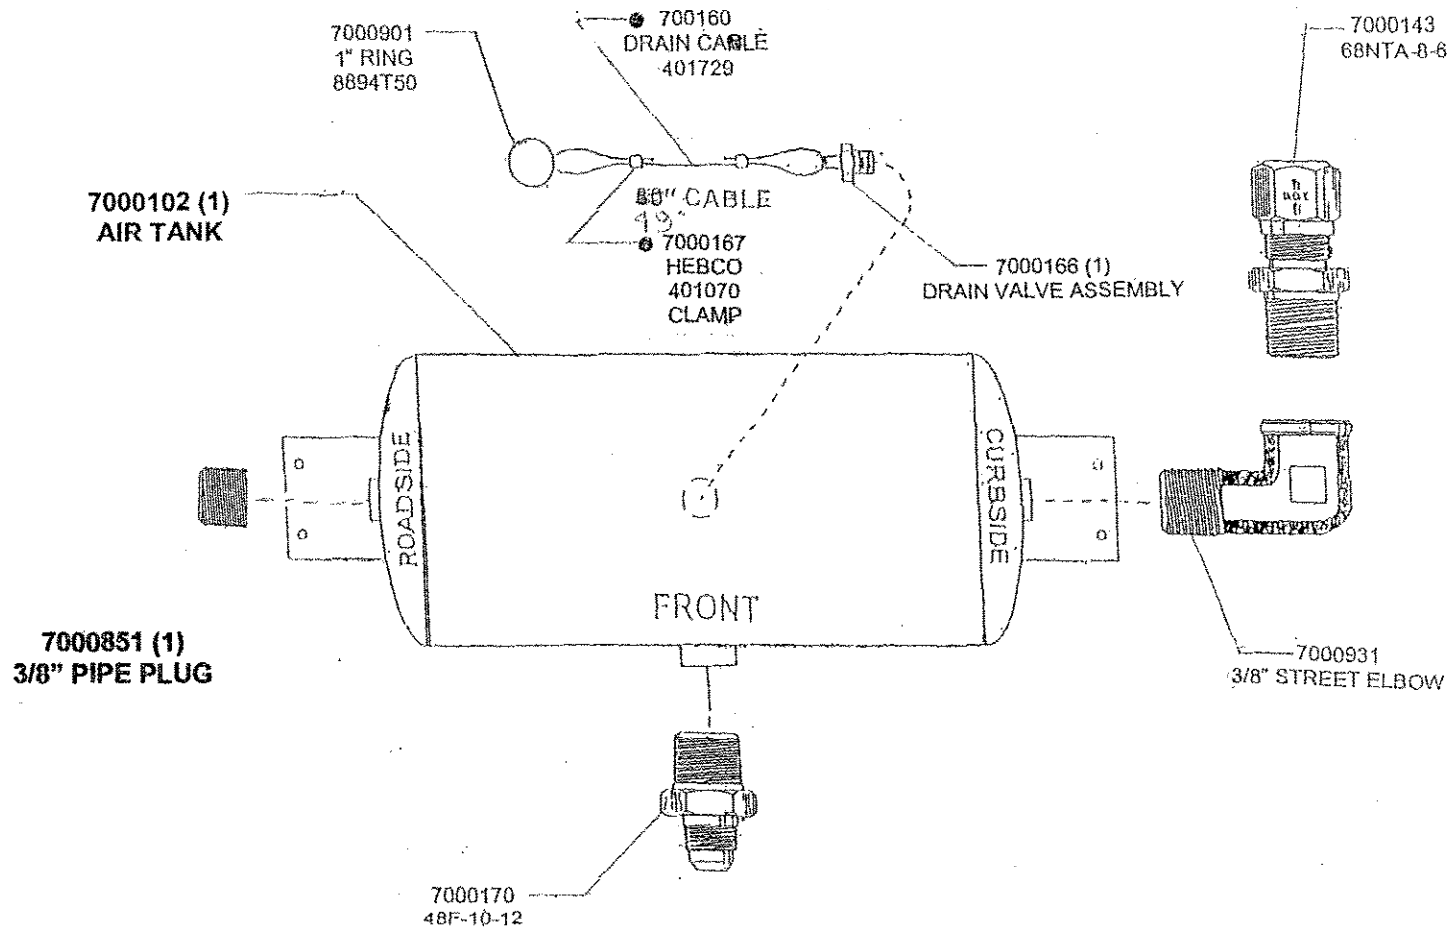

CTS 45', 48", 53' NEW TRAILER AIR TANK ASSEMBLY