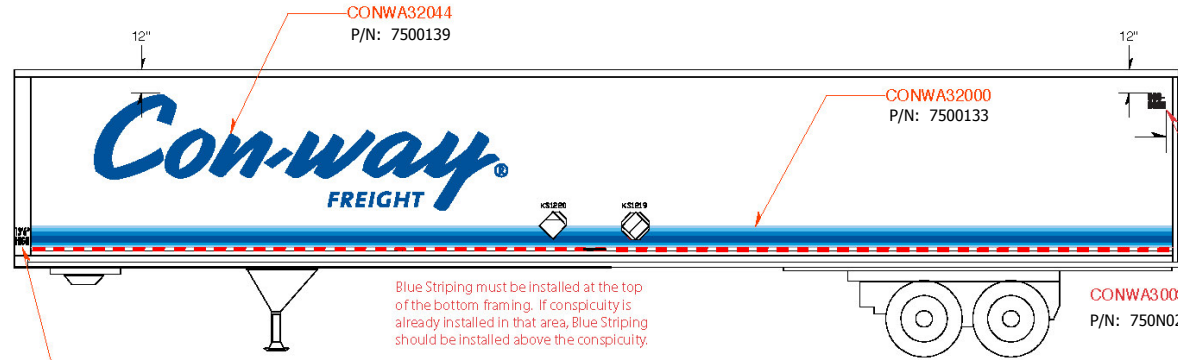

Con-way 45'-53' Freight Die-Cut (Kit #CONWA31803)

Large Stripe Section

Paint Color Match

Notes:

CONWA32044 - (2) 68" x 247" Rect Freight CS/RS - To be installed 35" from the front of the trailer and 12" down from the top.

CONWA32007 - (1) 23" x 80" Die-Cut Freight Logo Front - To be installed 9.5" down from the top frame and centered vertically.

CONWA32000 - (108) 12" x 1" Rolls of 5 Color Multi Stripe - To be lined up along the bottom of the trailer, above the conspicuity.

Miscellaneous Decals:

CONWA30037 - (3) 6" Black Unit #'s (Level) - Mount on the rear door above the rear logo and on both sides, on the back end.

CONWA30038 - (2) 4" Black Unit #'s (Vertical) - Mount on the front of the trailer, centered vertically on the corner radius.

CONWA31803 Kit Breakdown

Part #	Description/Size
CONWA32044	(2) D/C Logo Freight (68" x 223" CS/RS)
CONWA32007	(1) D/C Logo Freight (23" x 80" Frt)
CONWA32015	(1) Rect Logo Freight/Web (36" x 87" RefRear)
CONWA32000	(108) 5 Color Multi Stripe (12" x 1" Roll)
CONWA32040	(1) Decal (13' x 6")
CONWA30017	(1) 5" x 1" Pull For Air Tank Drain/Decal
CONWA30013	(1) 2.25" x 3" Equipment Service Due/Decal
CONWA30037	(3) 6" Black Unit #'s (Level) **
CONWA30038	(2) 4" Black Unit #'s (Vertical) **
CONWA30039	(2) 3" Black Unit #'s (Level) **
CONWA32066	(2) Red Glad Hand Decal (5" x 7")
CONWA32067	(2) Blue Glad Hand Decal (5" x 7")

** Please Specify Equipment Numbers When Ordering Kits.

Con-way Freight			
Decal Placement for 45'-53' Die-Cut Trailers			
Date: 4.9.07		Kit #31803	Drawn By: BB
Rev#	Date:	Changes:	
Parts available from: Monographics 5300 Newport Drive Rolling Meadows, IL 60008 (847) 390-3900