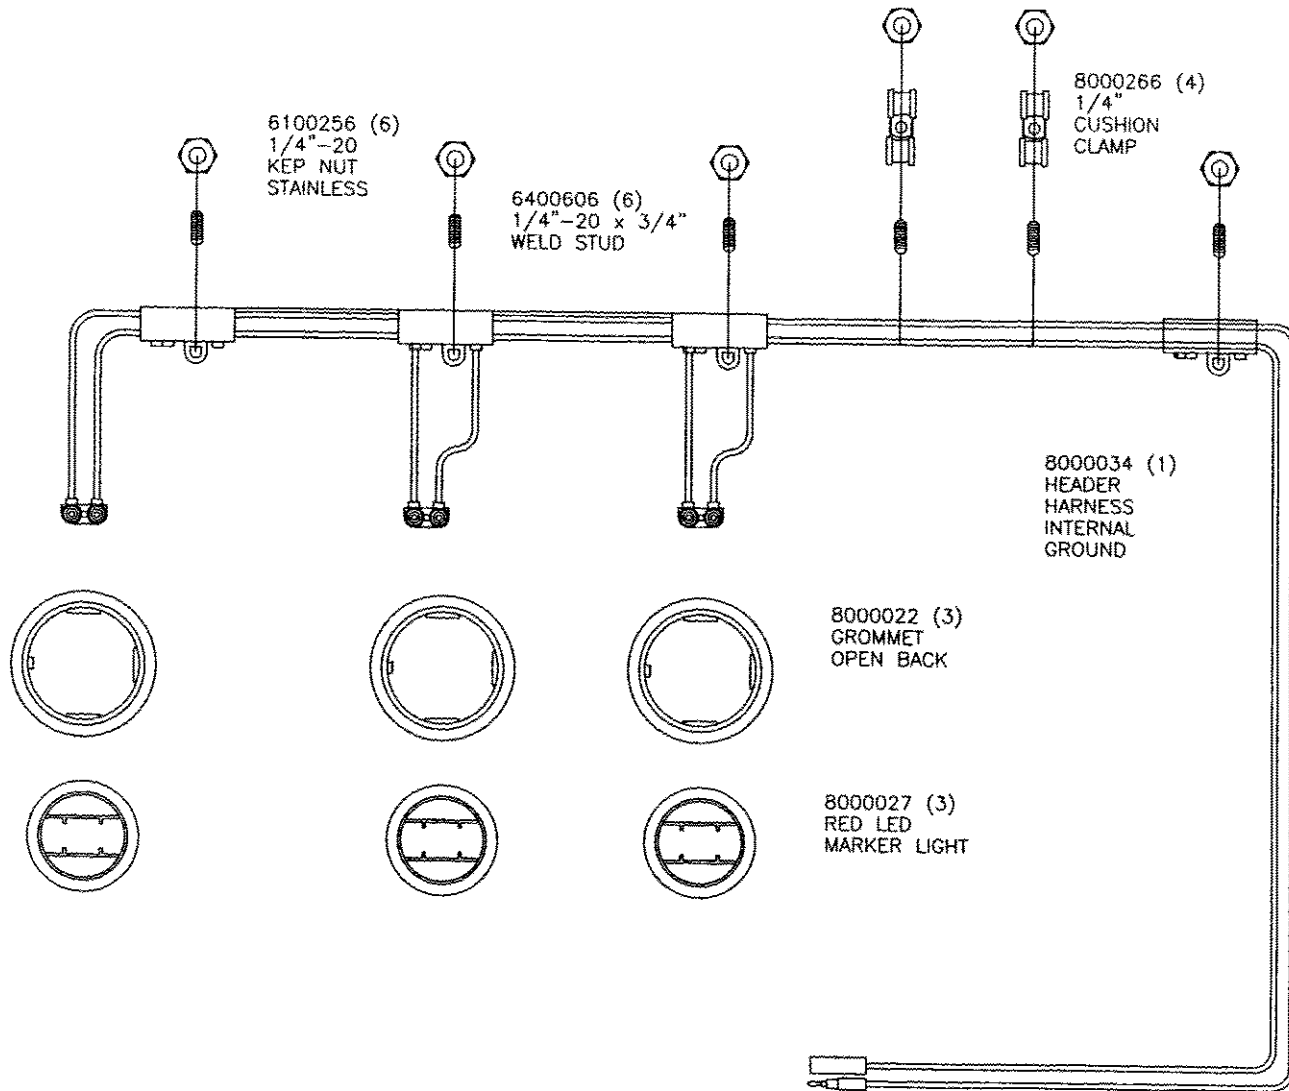

DOOR HEADER ICC LIGHT ASSEMBLY 800N107 CTS SEMI TRAILERS