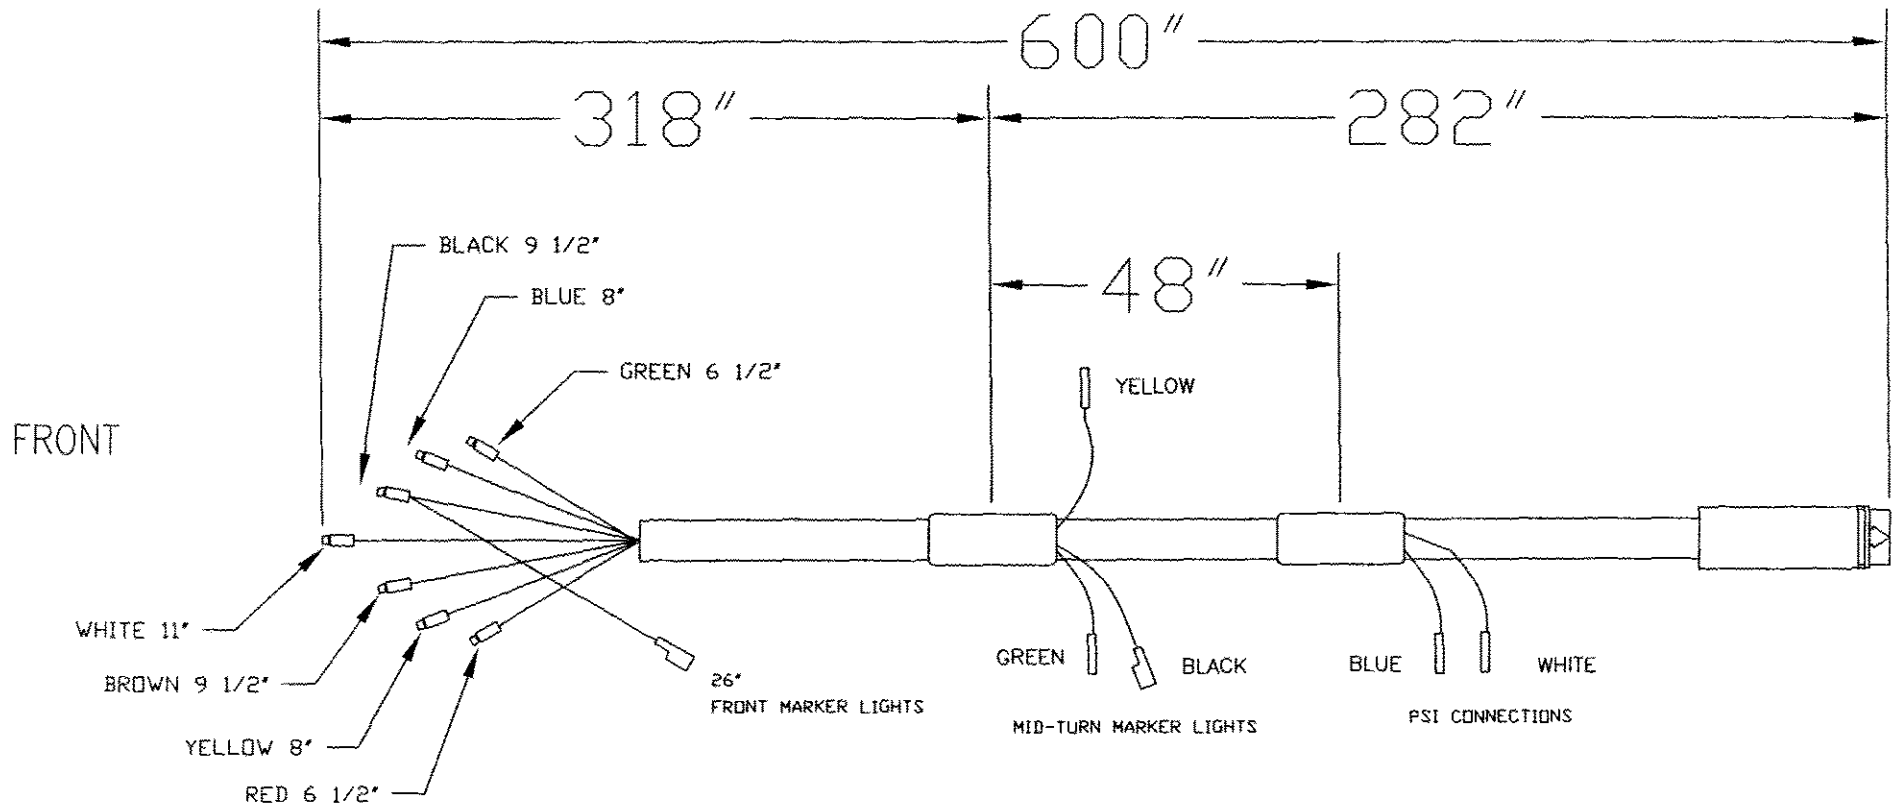

MAIN HARNESS 48' REFURB - 8004802
CTS SEMI TRAILERS