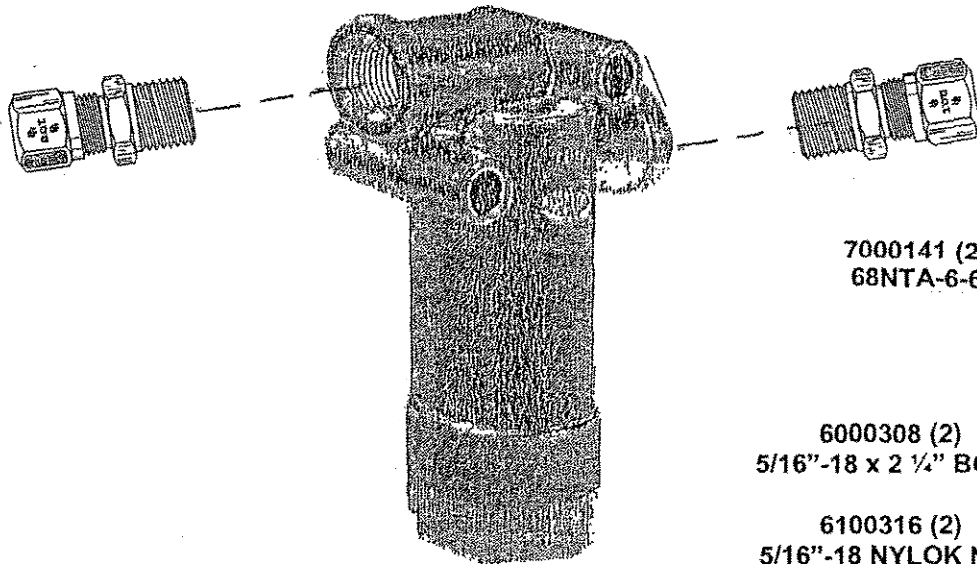

AIR FILTER ASSEMBLY

7000110 (1)
2550 SEALCO
AIR FILTER

7000141 (2)
68NTA-6-6

6000308 (2)
5/16"-18 x 2 1/4" BOLT

6100316 (2)
5/16"-18 NYLOK NUT