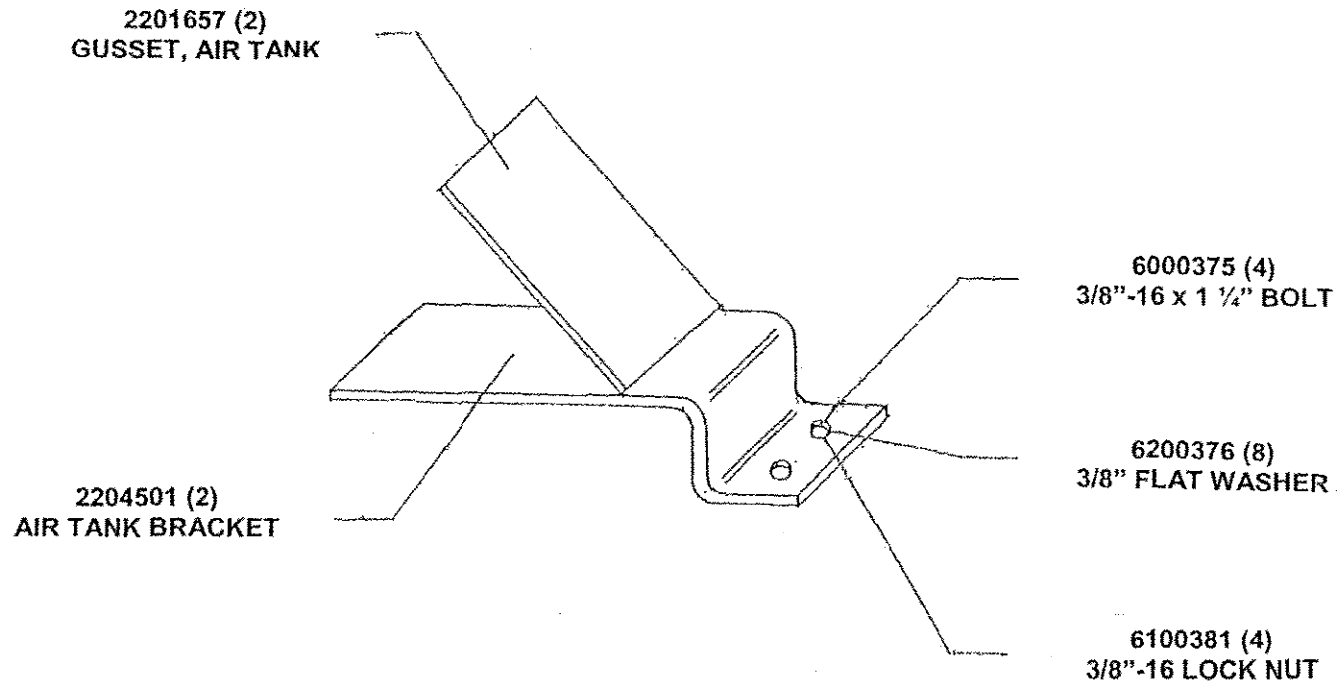

AIR FILTER ASSEMBLY

7000110 (1)
2550 SEALCO
AIR FILTER

7000141 (2)
68NTA-6-6

6000308 (2)
5/16"-18 x 2 1/4" BOLT

6100316 (2)
5/16"-18 NYLOK NUT

**CTS 45', 48", 53' NEW TRAILER
AIR TANK MOUNTING BRACKET ASSEMBLY**