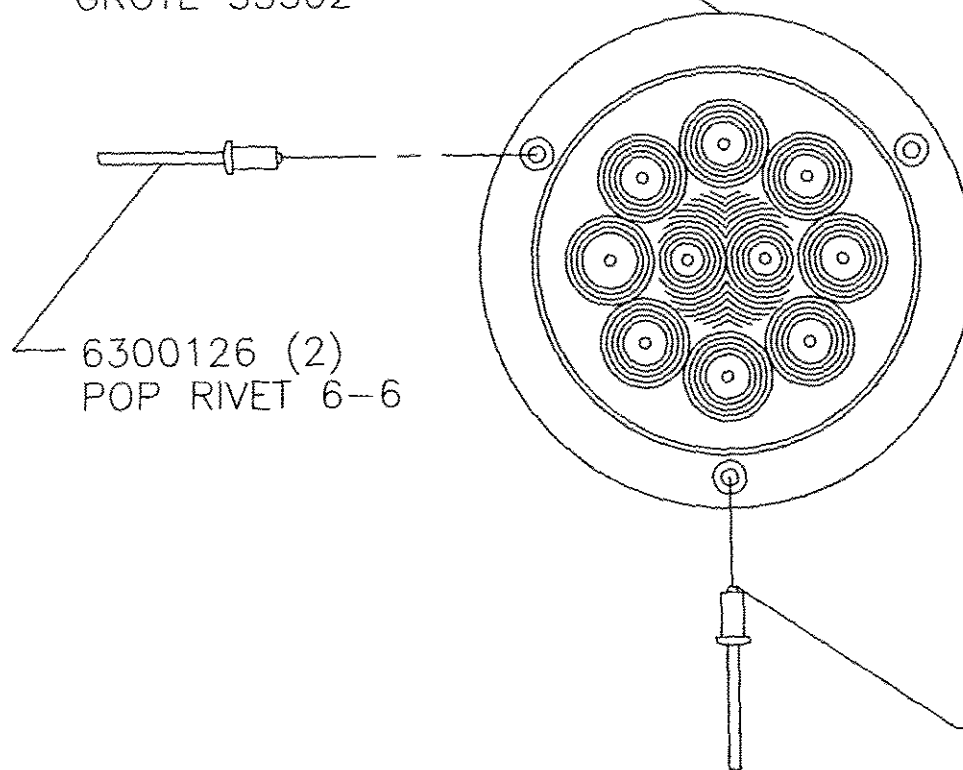

TAIL LIGHT ASSEMBLY 800N917
CTS SEMI TRAILERS

GROUND

TAIL

STOP / TURN

8000900 (4)
TAIL LIGHT - LED
GROTE 53302

6300126 (2)
POP RIVET 6-6

6300153 (1)
POP RIVET 6-4
SECURITY

REAR SIDE LIGHT ASSEMBLY 800N125
CTS SEMI TRAILERS

LICENSE LIGHT ASSEMBLY - 800N918

CTS SEMI TRAILERS

TRUCK-LITE LICENSE LIGHT - INCANDESCENT

6300139 (2)
POP RIVET 6-16

8005429 (1)
LICENSE LIGHT
TRUCK-LITE 21204C

6400606 (1)
1/4"-20 x 3/4"
WELD STUD

8000266 (1)
1/4" CUSHION
CLAMP