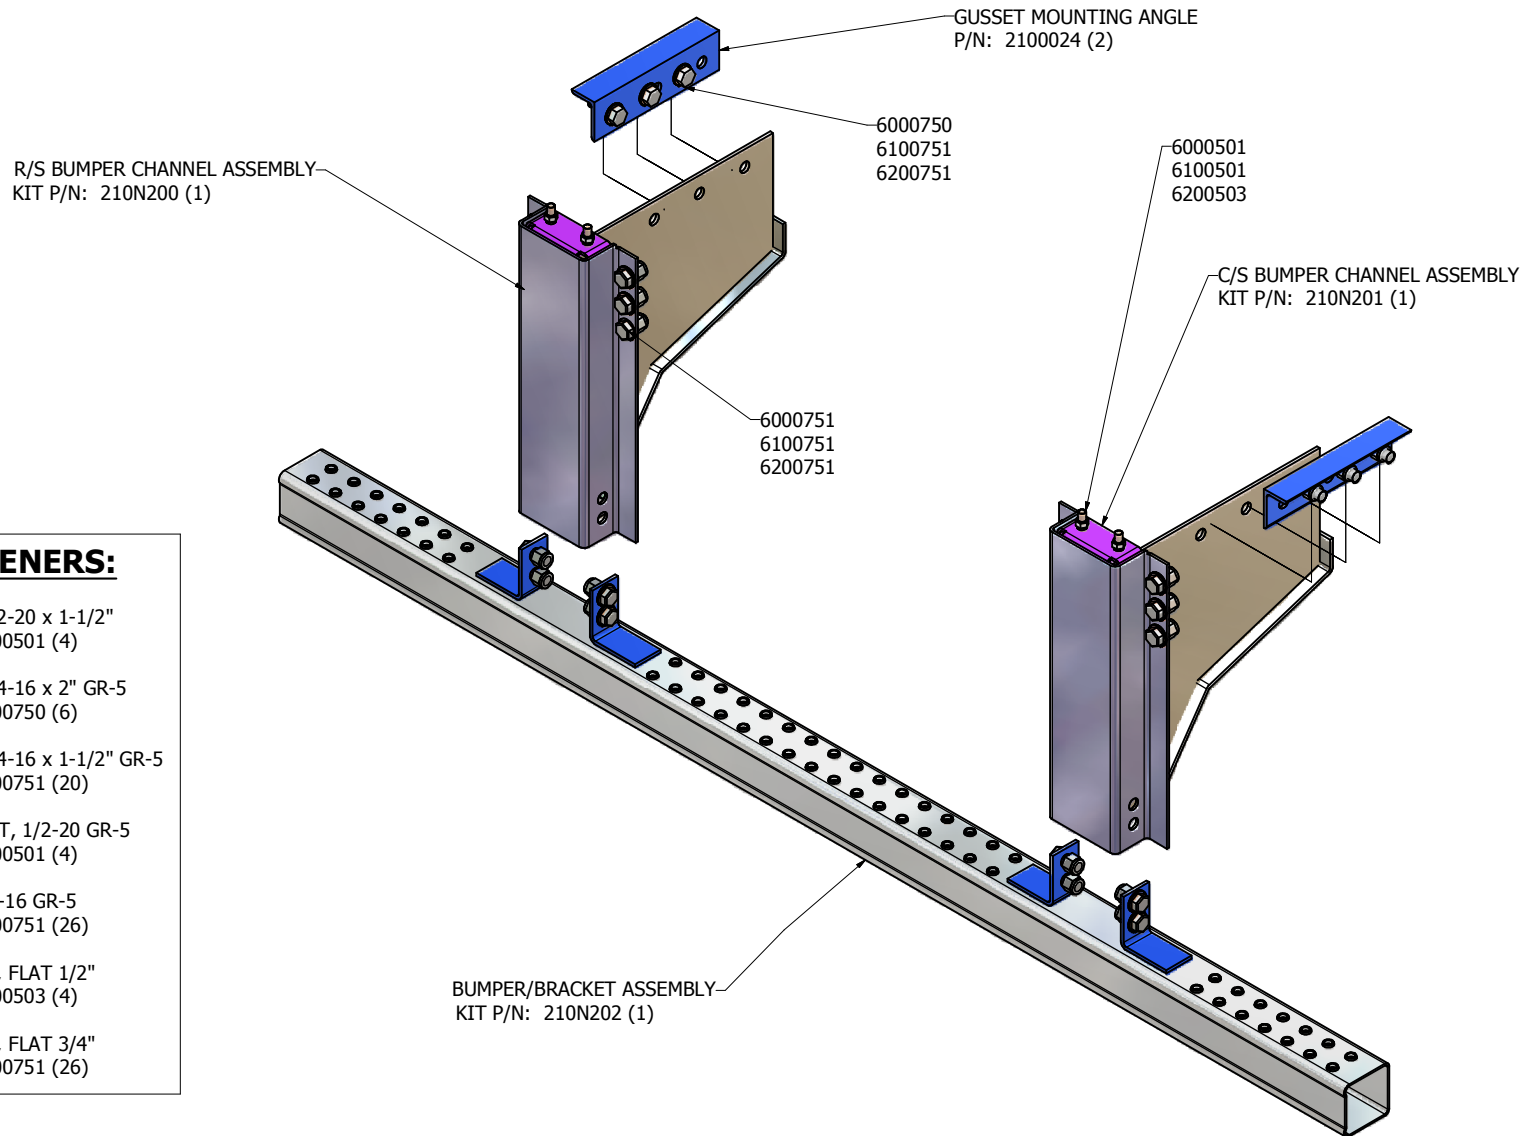

BUMPER ASSEMBLY

CONWAY CITY SEMIS

COMPLETE ASSEMBLY P/N: 210N101

FASTENERS:

BOLT, 1/2-20 x 1-1/2"
P/N: 6000501 (4)

BOLT, 3/4-16 x 2" GR-5
P/N: 6000750 (6)

BOLT, 3/4-16 x 1-1/2" GR-5
P/N: 6000751 (20)

LOCK NUT, 1/2-20 GR-5
P/N: 6100501 (4)

NUT, 3/4-16 GR-5
P/N: 6100751 (26)

WASHER, FLAT 1/2"
P/N: 6200503 (4)

WASHER, FLAT 3/4"
P/N: 6200751 (26)