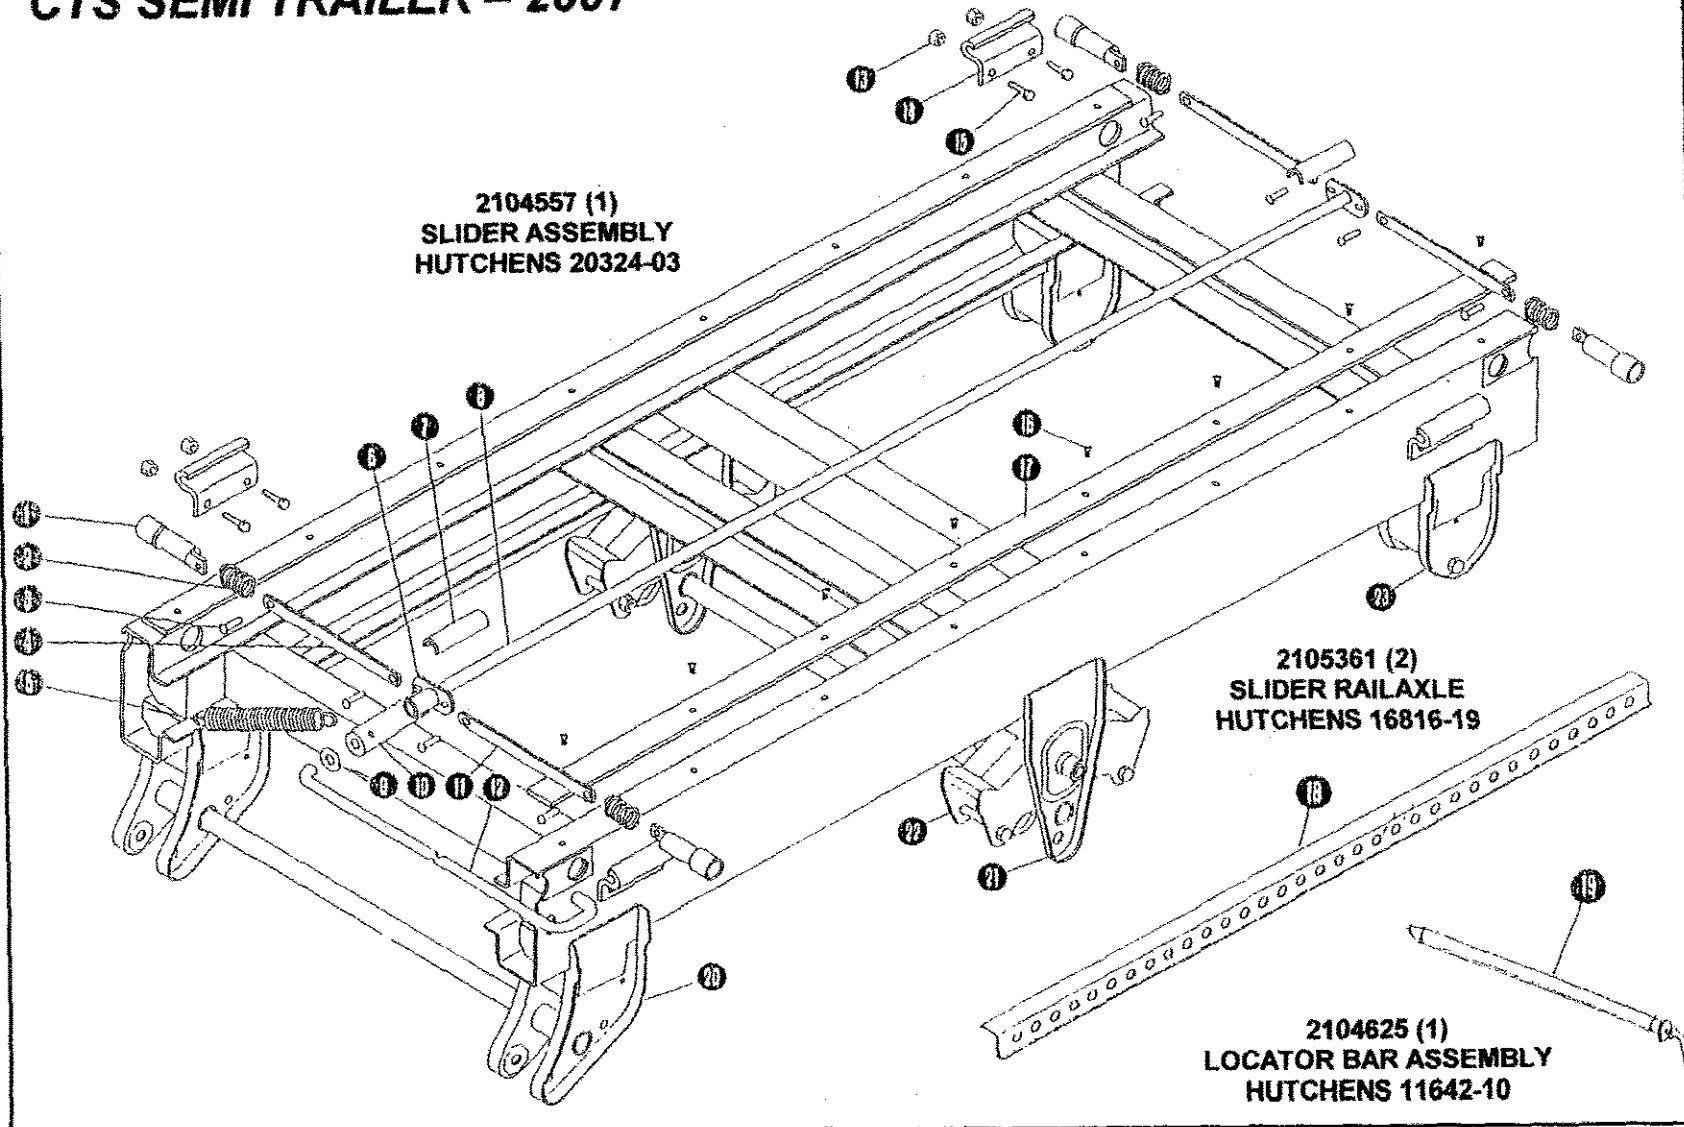

SLIDER FRAME ASSEMBLY – 210M000
CTS SEMI TRAILER – 2007