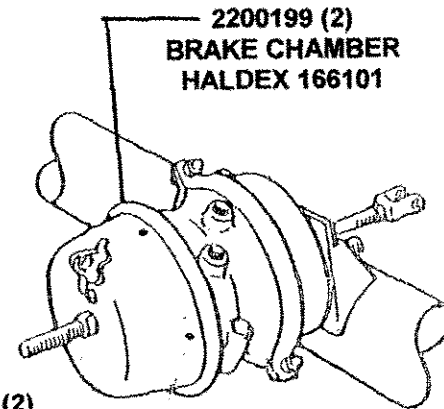

SERVICE

7000002
PARKER
16826-10-10

7000117
PARKER
293-10

7000002
PARKER
16826-10-10

AIR BRAKE HOSE ROUTING

AIR BRAKE VALVE MOUNTING PLATE

REF: 700N054

SERVICE RELAY VALVE ASSEMBLY

REF: 700N058

AXLE & WHEEL END ASSEMBLY – 220M030

CTS SEMI TRAILER – 2007

BOGIE SUB FRAME DETAILS

(330TB11 – COMPLETE SUBFRAME)

SIDE PLATE P/N: 2100025 (2)

4" I-BEAM P/N: 3307663 (5)

ANCHOR COUPLER MOUNTING ANGLE
P/N: 2104528 (1)
LOCATED ON ROADSIDE –
WELDED TO FIRST I-BEAM IN FRONT OF
SLIDER SUSPENSION RAILS
(FOR MOUNTING AIRLINE HOSES)