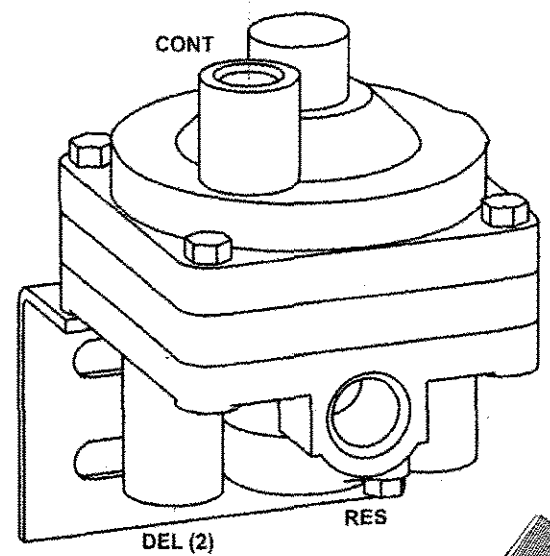

CTS 45', 48", 53' NEW TRAILER AIR TANK ASSEMBLY

SPRING BRAKE VALVE ASSEMBLY

REF: 700N057

RELAY VALVE ASSEMBLY

CTS 45, 48, & 53' TRAILERS WITH SPRING SUSPENSION

7045009 (1)
PARKER
269NTA-8-6

7001247 (1)
SEALCO 110412
RELAY VALE