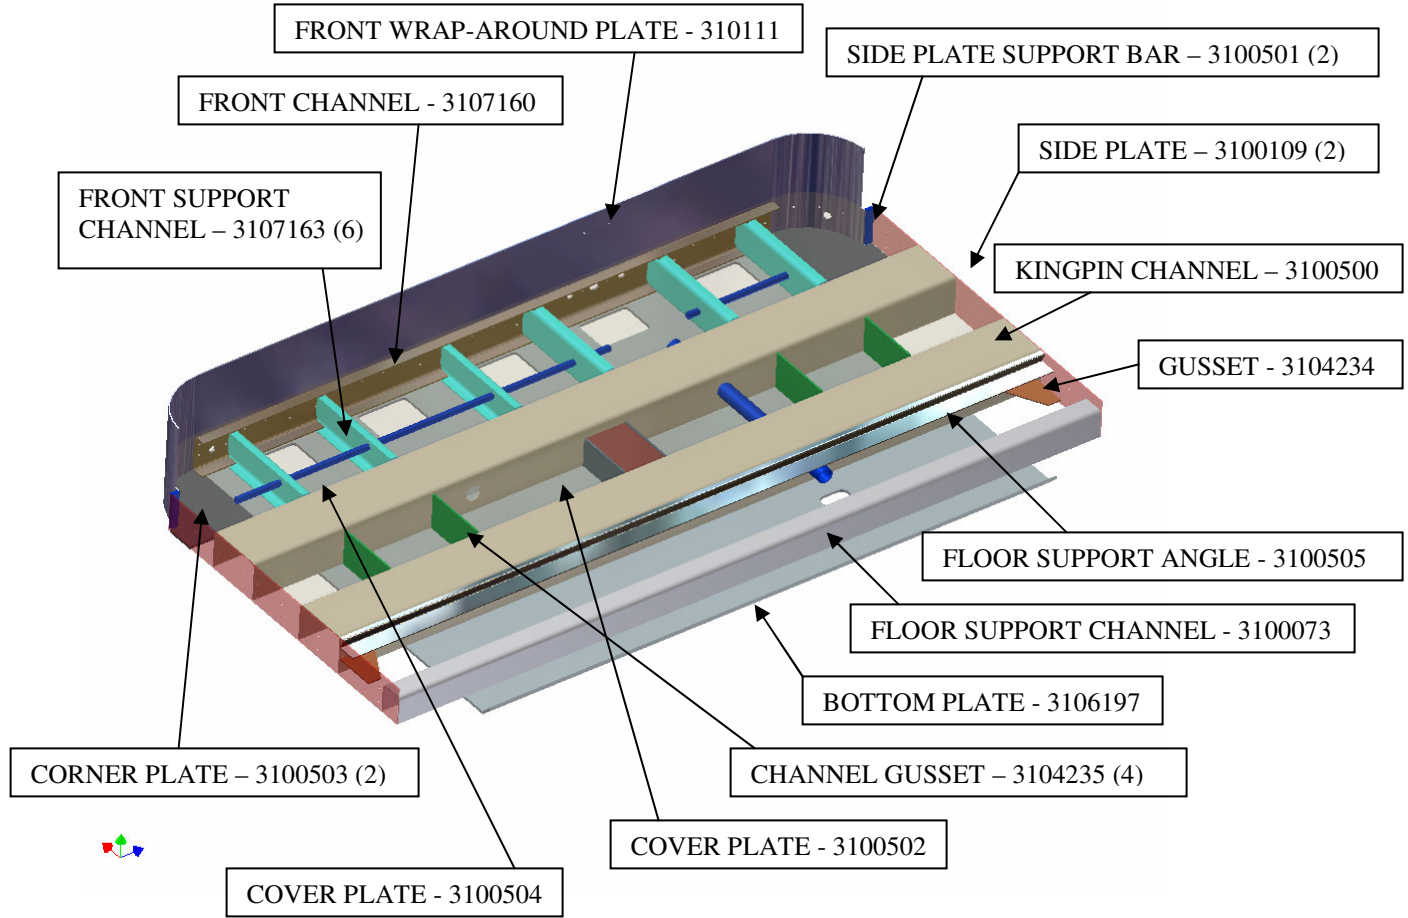

UPPER COUPLER ASSEMBLY

310M008 – COMPLETE ASSEMBLY