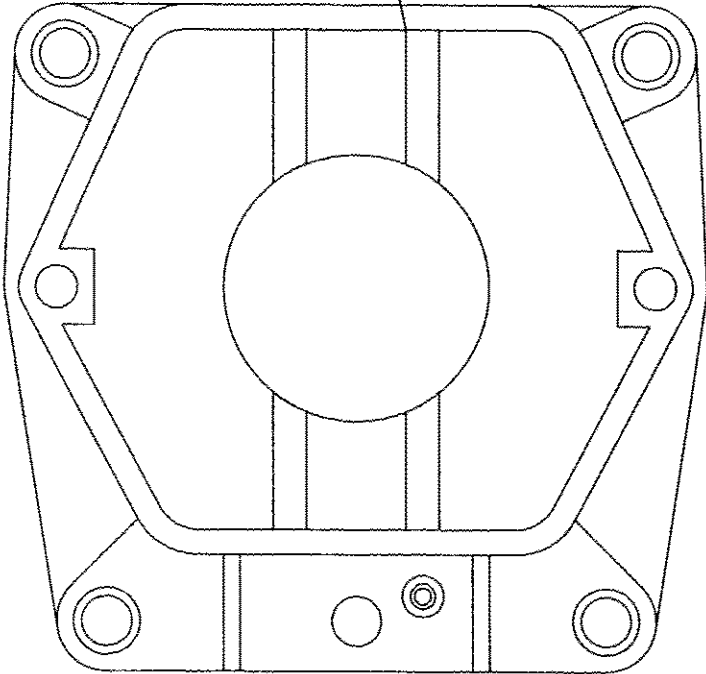

TRAMEC NOSE BOX & 7-WAY SOCKET - 800N110
CTS SEMI TRAILERS

8000941 (1)
TRAMEC NOSE BOX
38260B

8000942 (1)
TRAMEC 7 WAY
38310