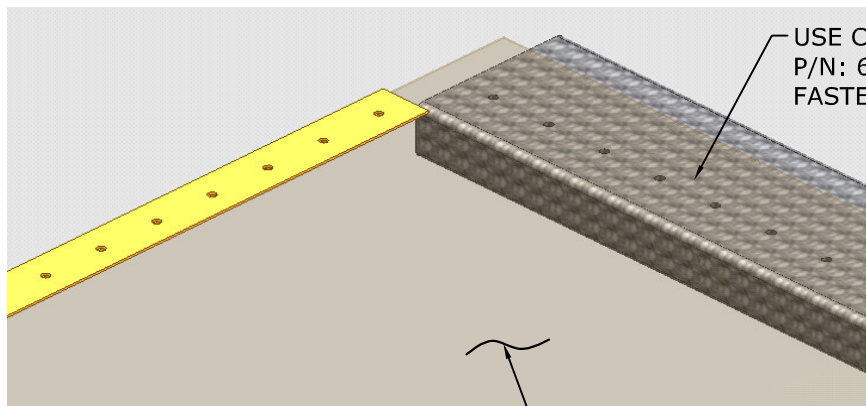

CORNER ATTACHMENT PLATE
P/N: 4607205 (2)
RIVETS, 6-8
P/N: 6300106
USE TO FASTEN PLATE TO
FWD WALL HEADER / UPPER RAIL

USE CLOSED END POP-RIVETS
P/N: 6300015
FASTEN TO REAR DOOR HEADER

RIVETS, 6-8
P/N: 6300105
USE TO FASTEN ROOF BOWS
TO UPPER RAIL / FWD WALLHEADER
AND FLASHING & COIL TO
UPPER RAIL / FWD WALL HEADER