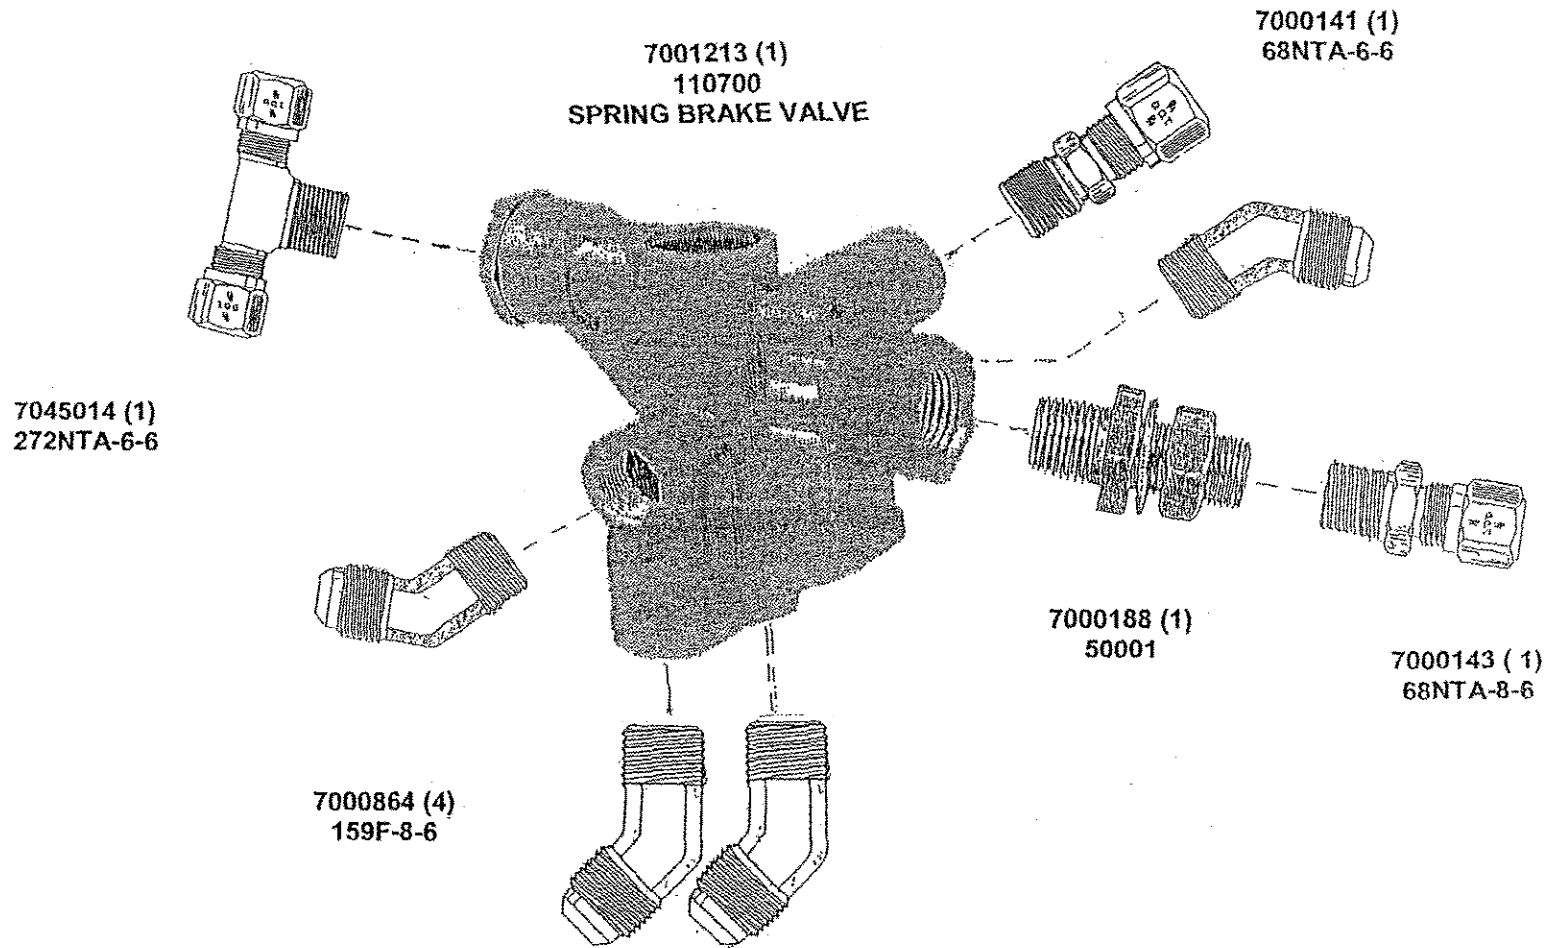

SPRING BRAKE VALVE ASSEMBLY

REF: 700N057