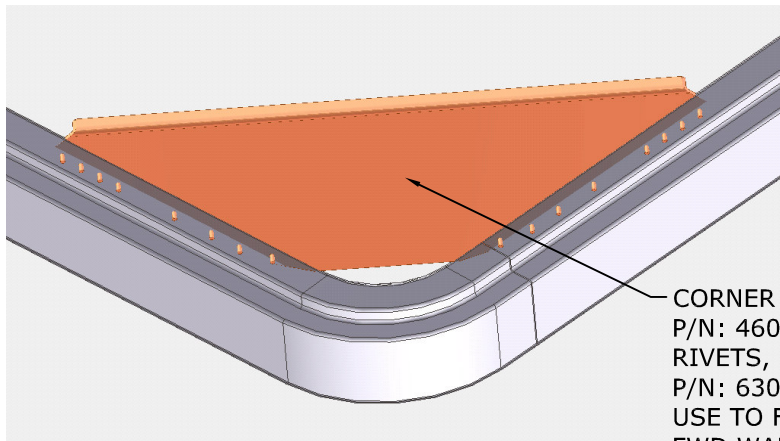

CORNER ATTACHMENT PLATE
P/N: 4607205 (2)
RIVETS, 6-8
P/N: 6300106
USE TO FASTEN PLATE TO
FWD WALL HEADER / UPPER RAIL

USE CLOSED END POP-RIVETS
P/N: 6300015
FASTEN TO REAR DOOR HEADER

RIVETS, 6-8
P/N: 6300105
USE TO FASTEN ROOF BOWS
TO UPPER RAIL / FWD WALLHEADER
AND FLASHING & COIL TO
UPPER RAIL / FWD WALL HEADER