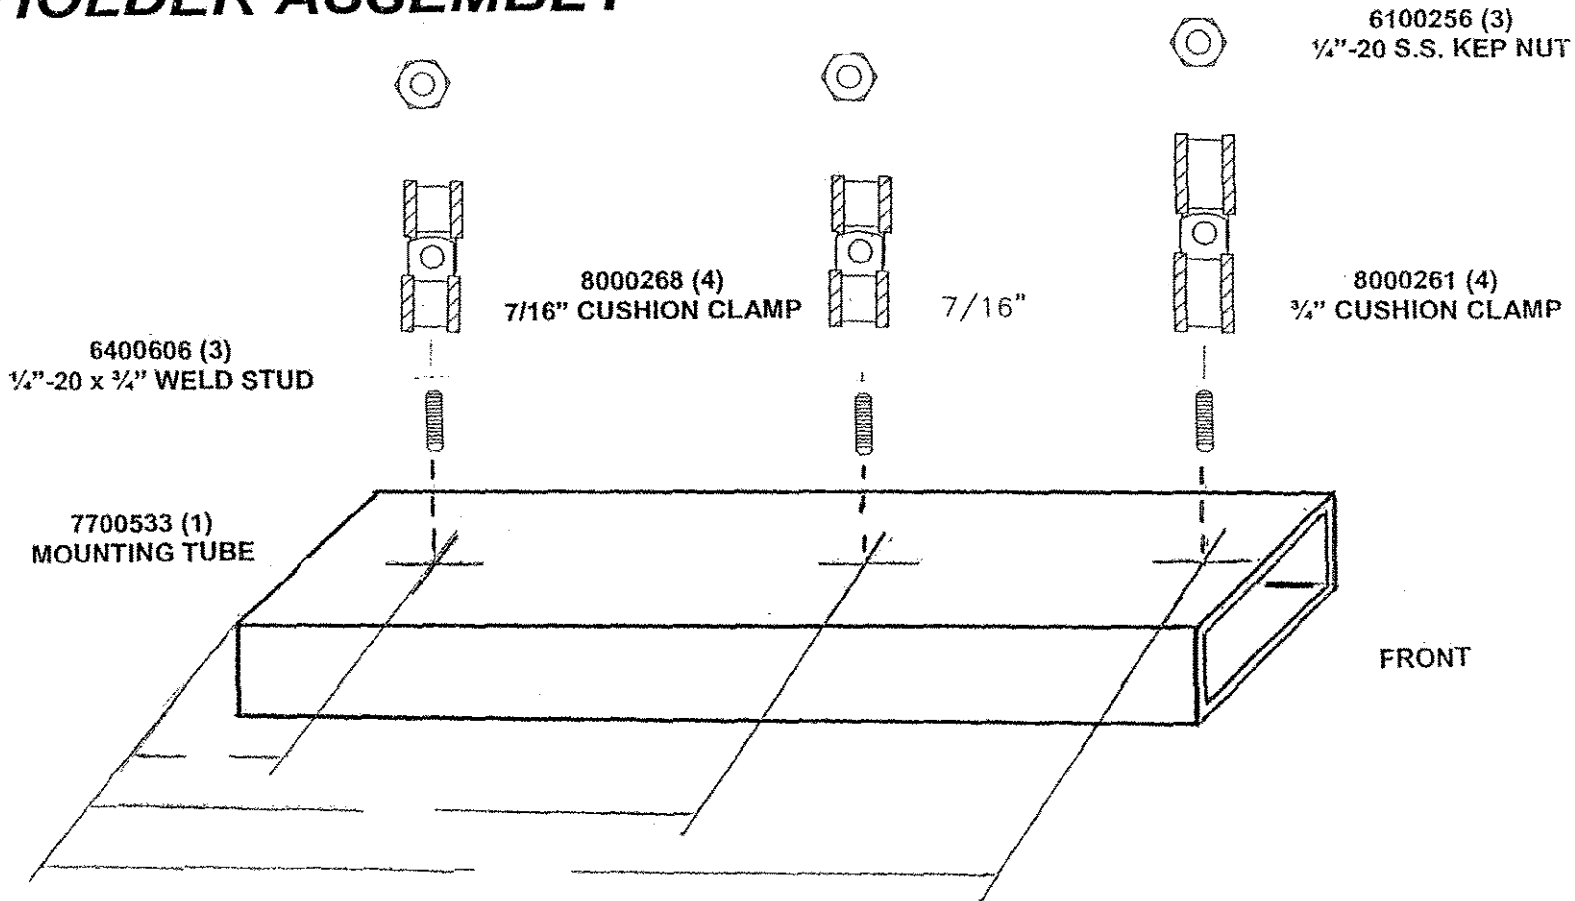

ADAPTOR -NYLON HOSE TO AIR BRAKE SLIDER HOSE

7700533 (1)
1" x 2" x 18"
HOSE HANGER TUBE

REF: 210N102

7000173 (2)
10126-6-8

7000142 (2)
68NTA-6-6

REF: 700N053

SLIDER HOSE TO BOGIE AIR LINE HOLDER ASSEMBLY

REF: 210N102