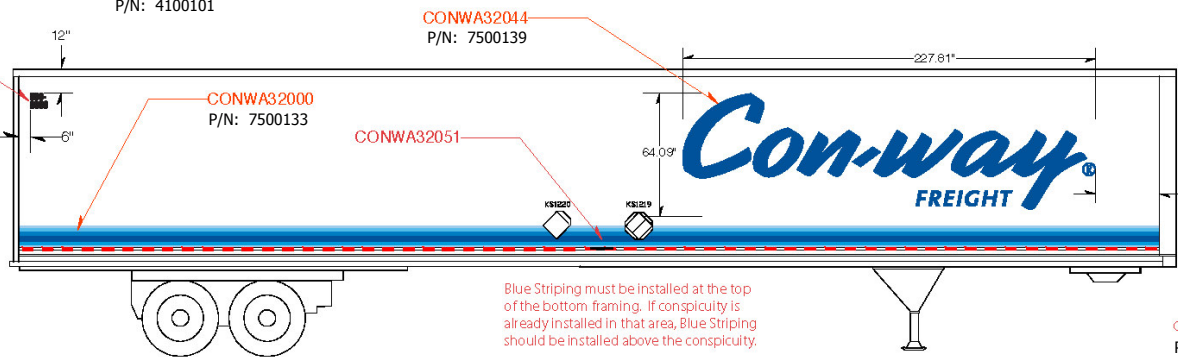

Con-way 45'-53' Freight Die-Cut (Kit #CONWA31803)

Large Stripe Section

Paint Color Match

Notes:

CONWA32044 - (2) 68" x 247" Rect Freight CS/RS - To be installed 35" from the front of the trailer and 12" down from the top.

CONWA32007 - (1) 23" x 80" Die-Cut Freight Logo Front - To be installed 9.5" down from the top frame and centered vertically.

CONWA32000 - (108) 12" x 1" Rolls of 5 Color Multi Stripe - To be lined up along the bottom of the trailer, above the conspicuity.

Miscellaneous Decals:

CONWA30037 - (3) 6" Black Unit #'s (Level) - Mount on the rear door above the rear logo and on both sides, on the back end.

CONWA30038 - (2) 4" Black Unit #'s (Vertical) - Mount on the front of the trailer, centered vertically on the corner radius.

CONWA31803 Kit Breakdown

Part #	Description/Size
CONWA32044	(2) D/C Logo Freight (68" x 223" CS/RS)
CONWA32007	(1) D/C Logo Freight (23" x 80" Frt)
CONWA32015	(1) Rect Logo Freight/Web (36" x 87" RefRear)
CONWA32000	(108) 5 Color Multi Stripe (12" x 1" Roll)
CONWA32040	(1) Decal (13' x 6")
CONWA30017	(1) 5" x 1" Pull For Air Tank Drain/Decal
CONWA30013	(1) 2.25" x 3" Equipment Service Due/Decal
CONWA30037	(3) 6" Black Unit #'s (Level) **
CONWA30038	(2) 4" Black Unit #'s (Vertical) **
CONWA30039	(2) 3" Black Unit #'s (Level) **
CONWA32066	(2) Red Glad Hand Decal (5" x 7")
CONWA32067	(2) Blue Glad Hand Decal (5" x 7")

** Please Specify Equipment Numbers When Ordering Kits.

Con-way Freight			
Decal Placement for 45'-53' Die-Cut Trailers			
Date: 4.9.07		Kit #31803	Drawn By: BB
Rev#	Date:	Changes:	
Parts available from: Monographics 5300 Newport Drive Rolling Meadows, IL 60008 (847) 390-3900