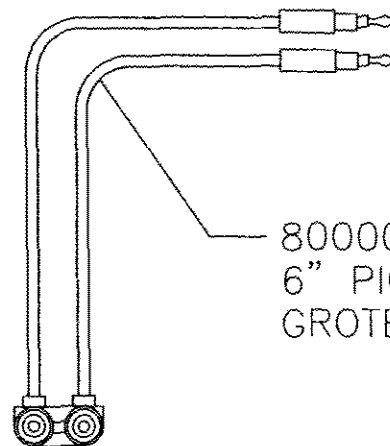

8000047 (1)
6" PIGTAIL
GROTE 66851