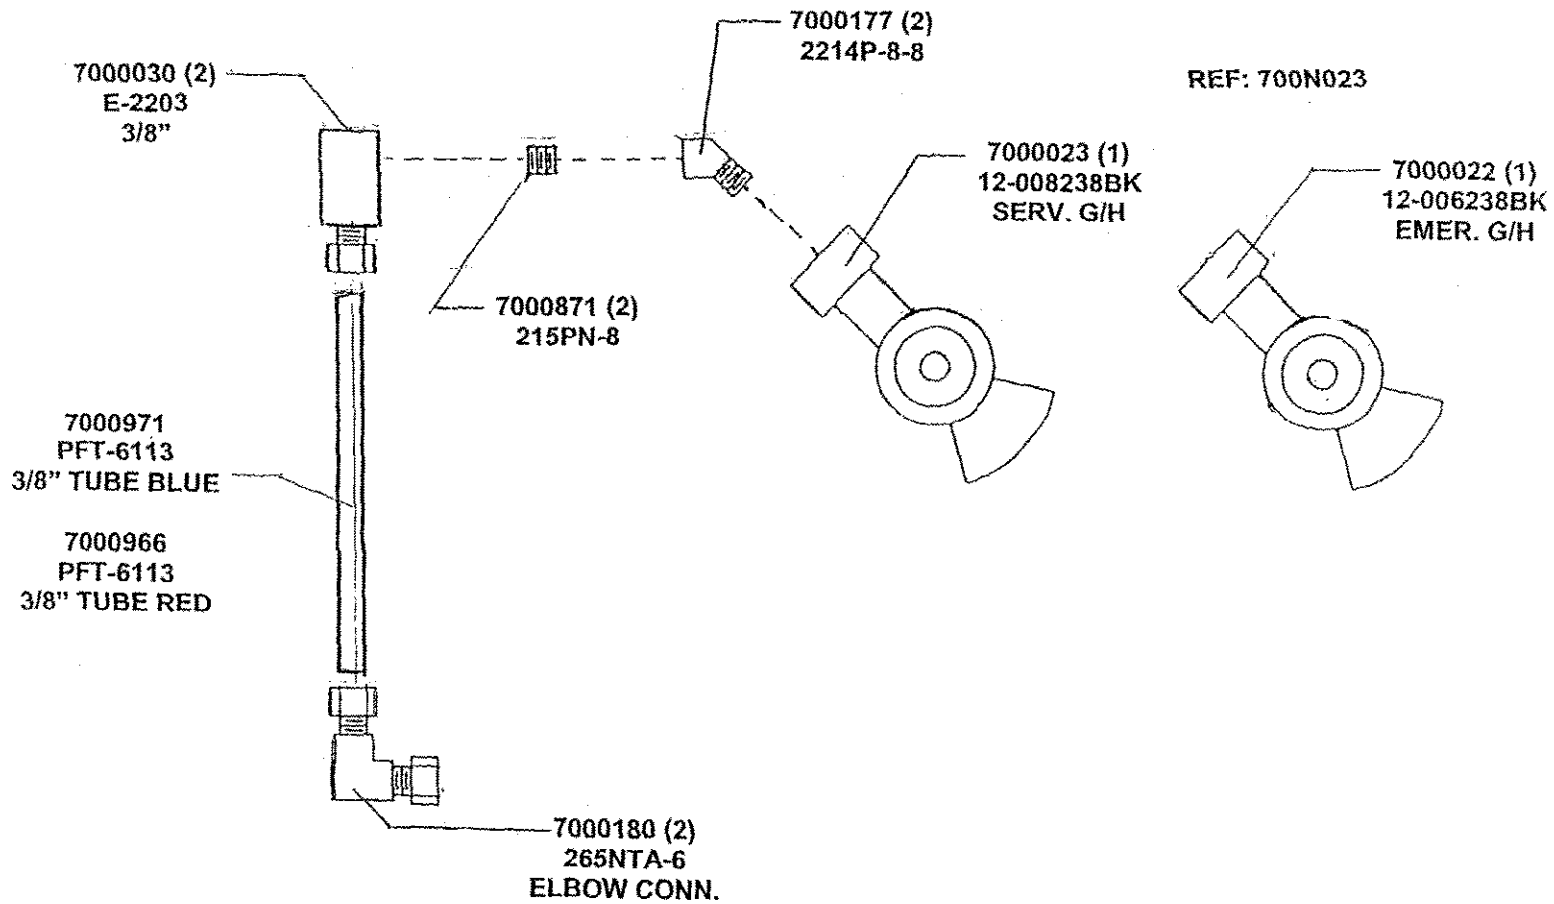

GLADHANDS AND FITTINGS – FORWARD WALL / FLUSH MOUNT