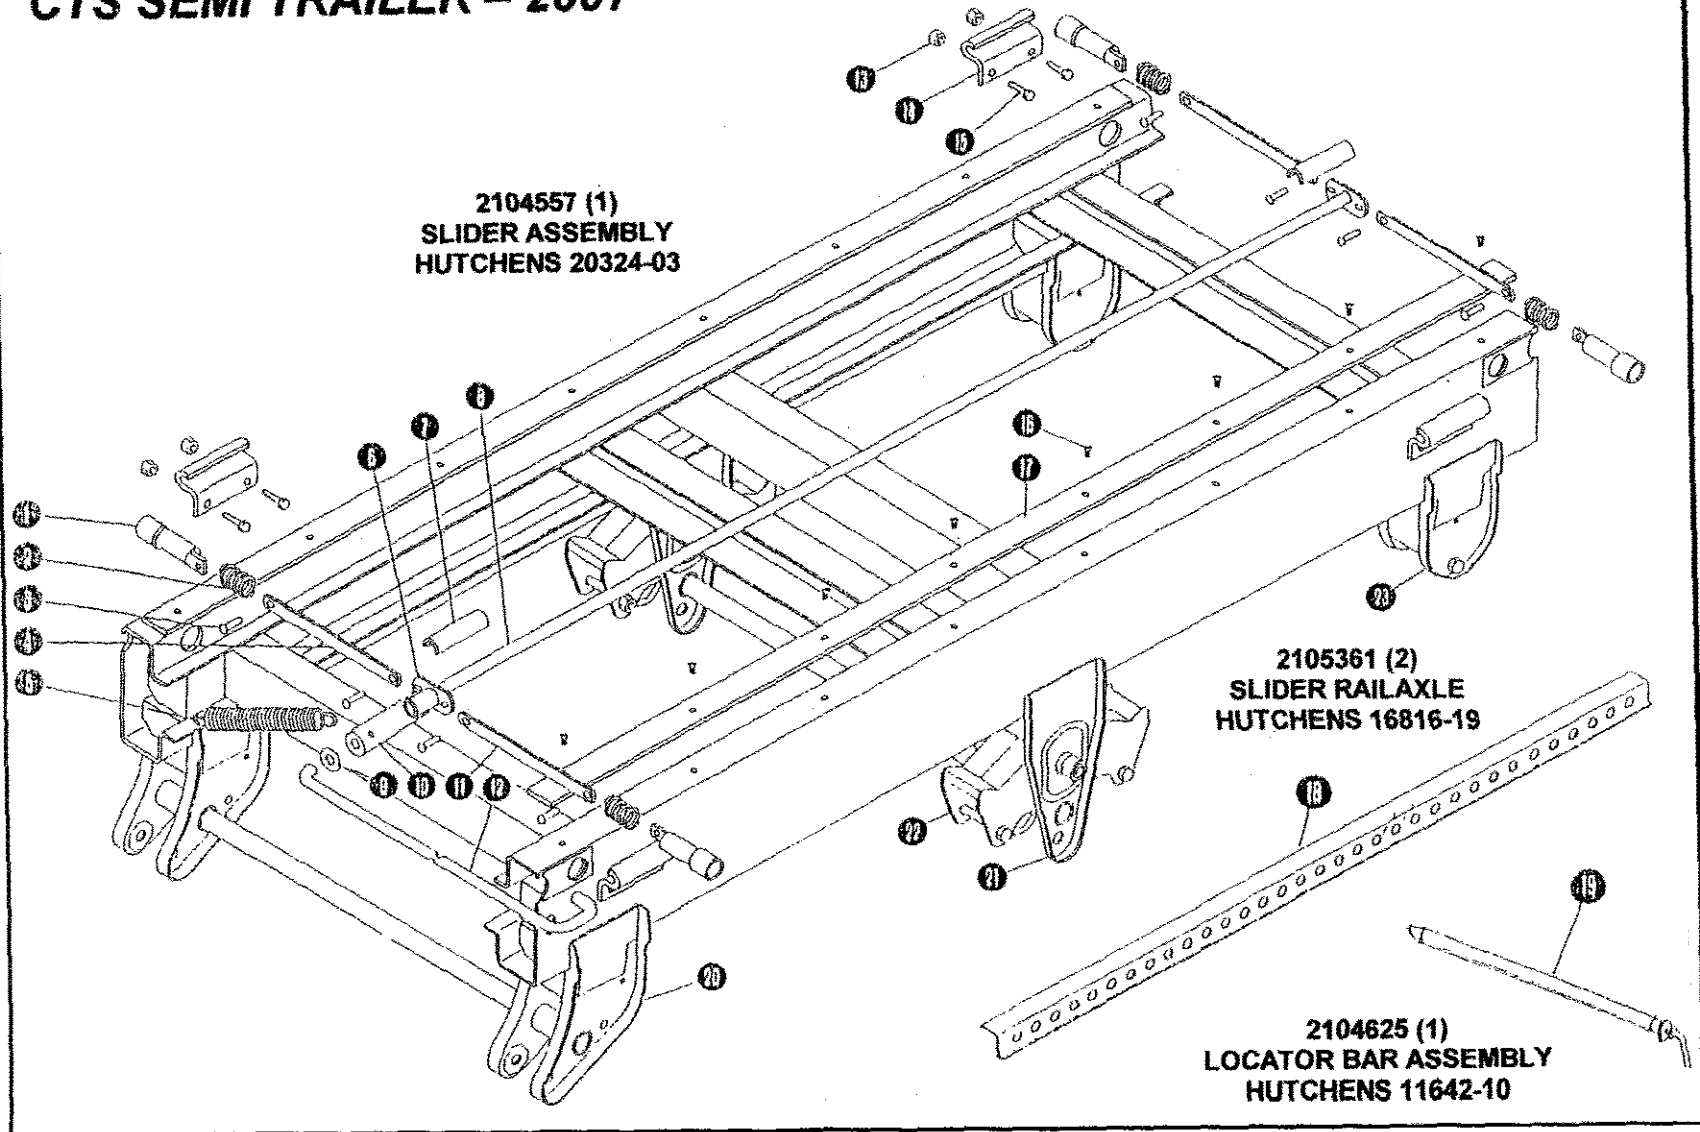

SLIDER FRAME ASSEMBLY – 210M000
CTS SEMI TRAILER – 2007