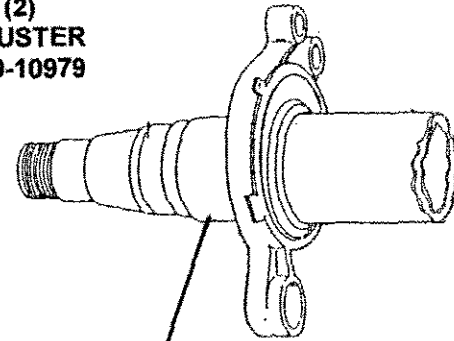

AXLE & WHEEL END ASSEMBLY – 220M030

CTS SEMI TRAILER – 2007