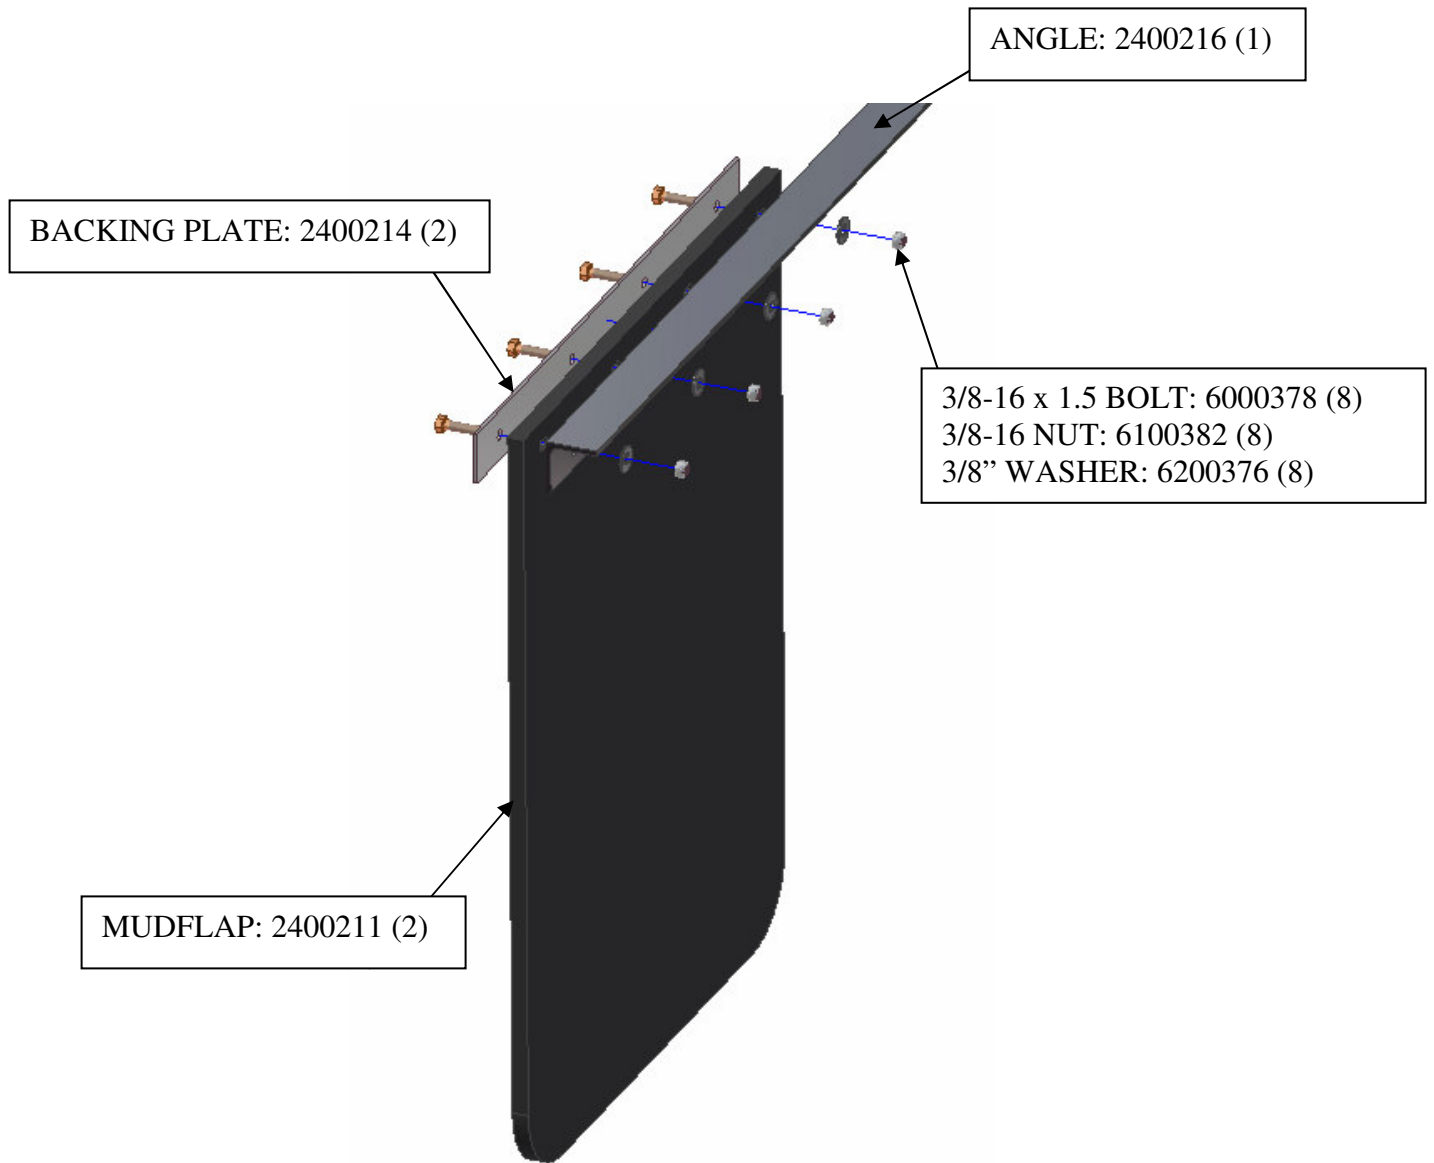

MUDFLAP COMPONENTS FOR SEMI'S