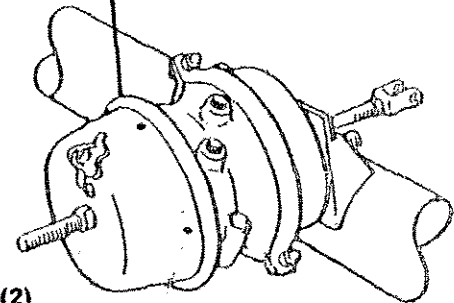

EMERGENCY

SERVICE

7000002
PARKER
16826-10-10

7000117
PARKER
293-10

7000002
PARKER
16826-10-10

AIR BRAKE HOSE ROUTING

AIR BRAKE VALVE MOUNTING PLATE

REF: 700N054

SERVICE RELAY VALVE ASSEMBLY

REF: 700N058

AXLE & WHEEL END ASSEMBLY – 220M030

CTS SEMI TRAILER – 2007

BOGIE SUB FRAME DETAILS

(330TB11 – COMPLETE SUBFRAME)

SIDE PLATE P/N: 2100025 (2)

4" I-BEAM P/N: 3307663 (5)