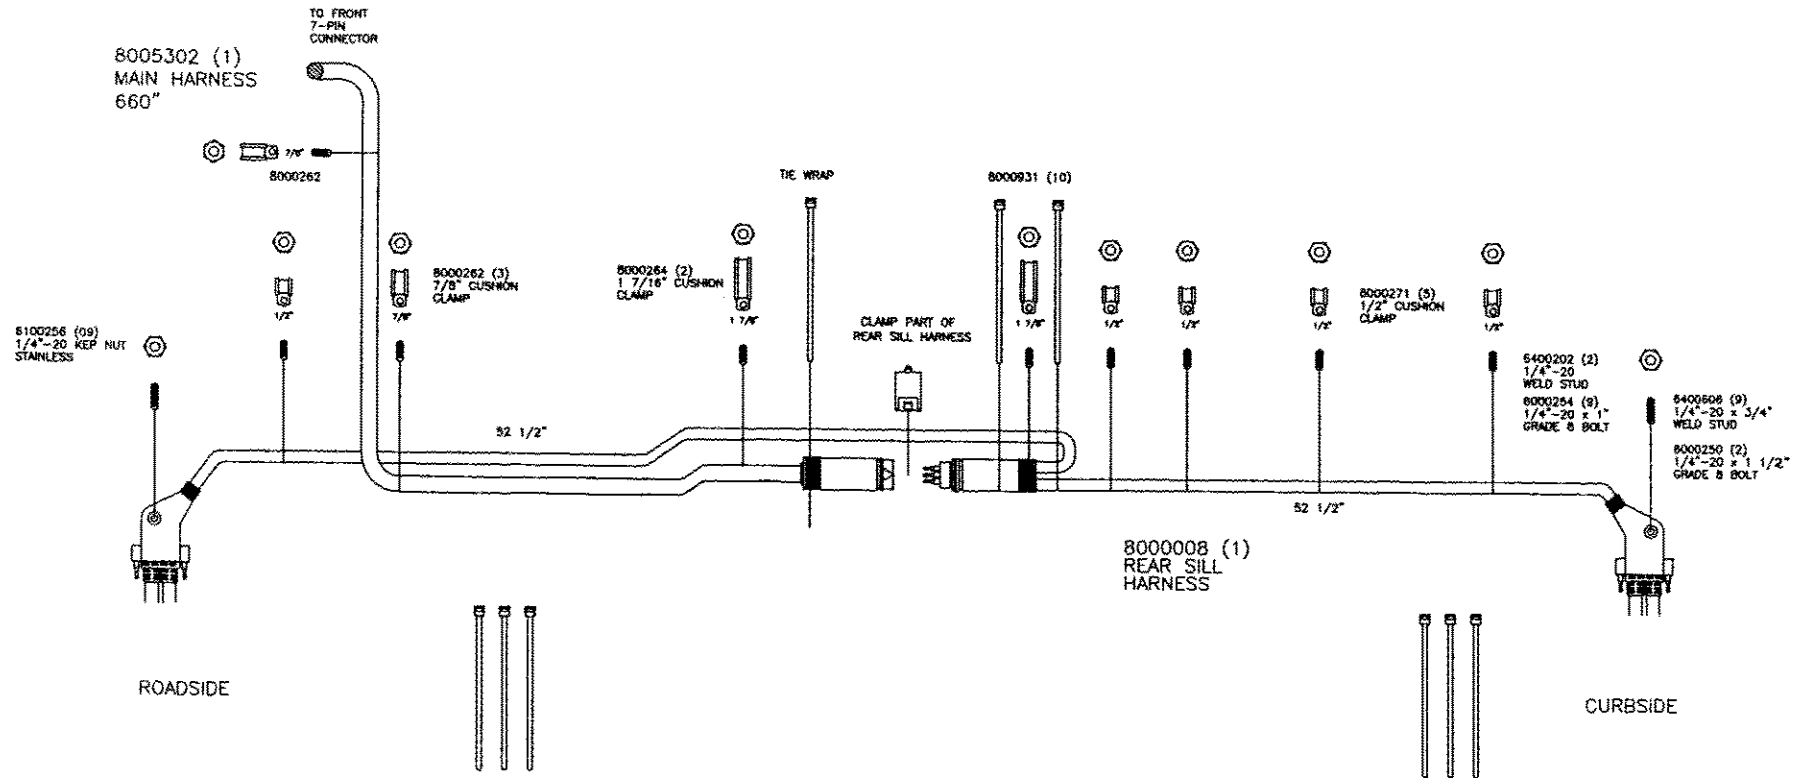

6100377 (4)
LOCKNUT, 3/8"-16
6200376 (8)
FLAT WASHER 3/8"
6000376 (4)
BOLT, 3/8"-16 x 1"

6200183 (2)
STAR WASHER

8000069 (1)
36" CURBSIDE HARNESS
GROTE 01-6681-H8

6300126 (7)
PEP RIVET 6-6
STAINLESS

REAR SILL HARNESS & FASTENERS 8000008 CTS SEMI TRAILERS