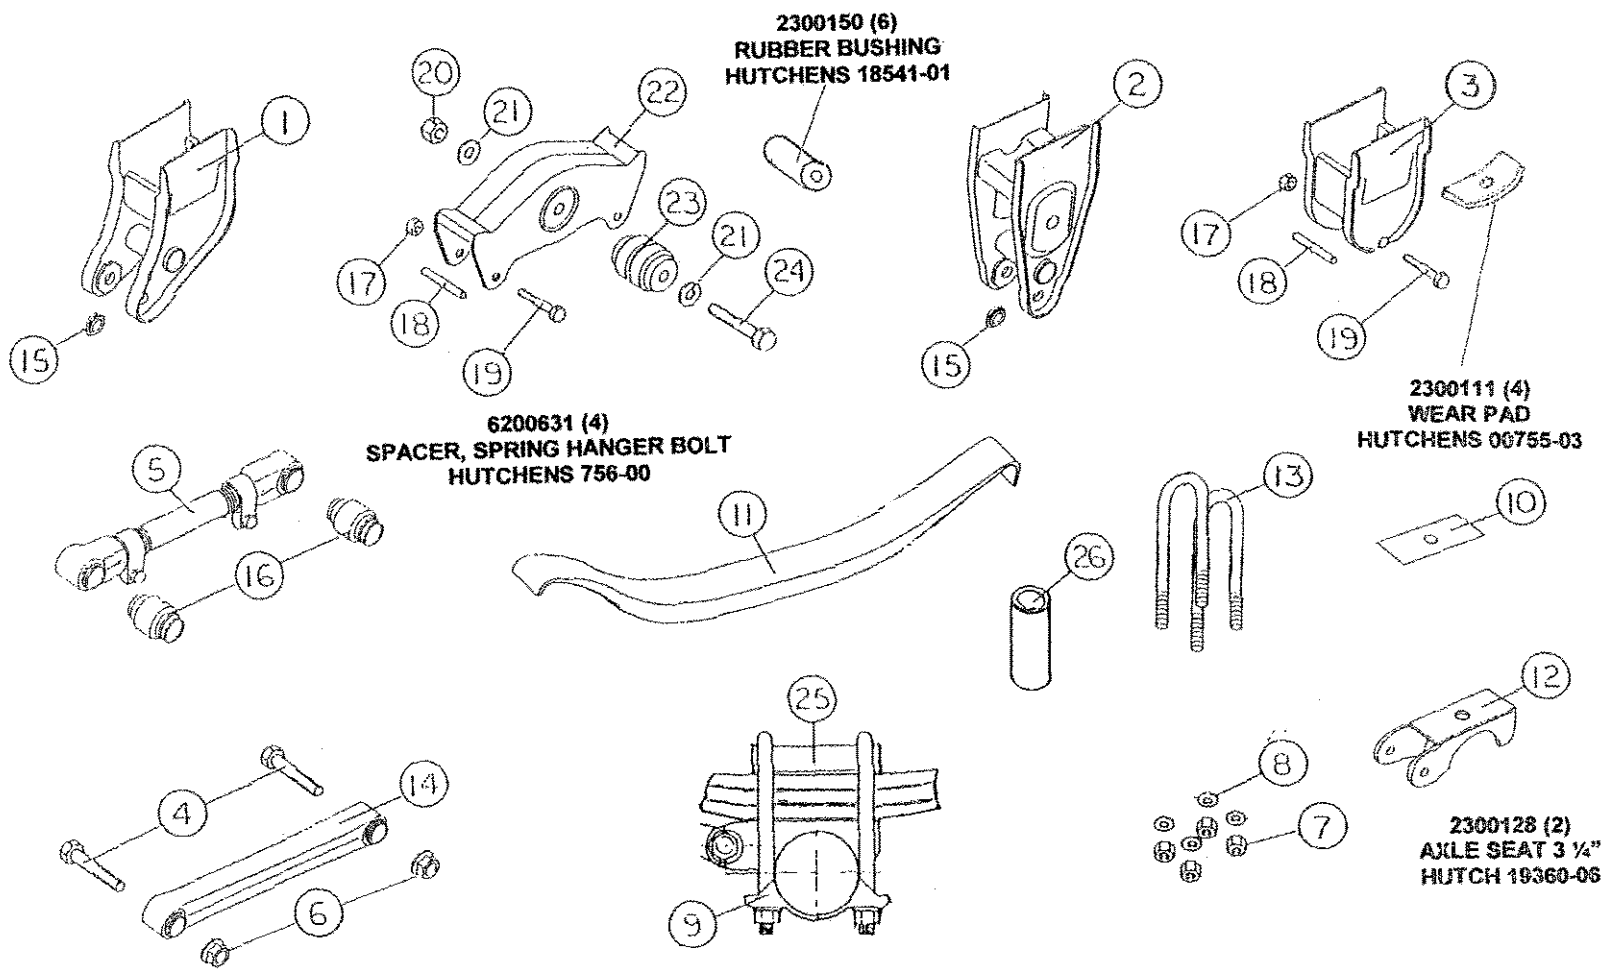

SUSPENSION ASSEMBLY – 210M000

CTS SEMI TRAILER – 2007