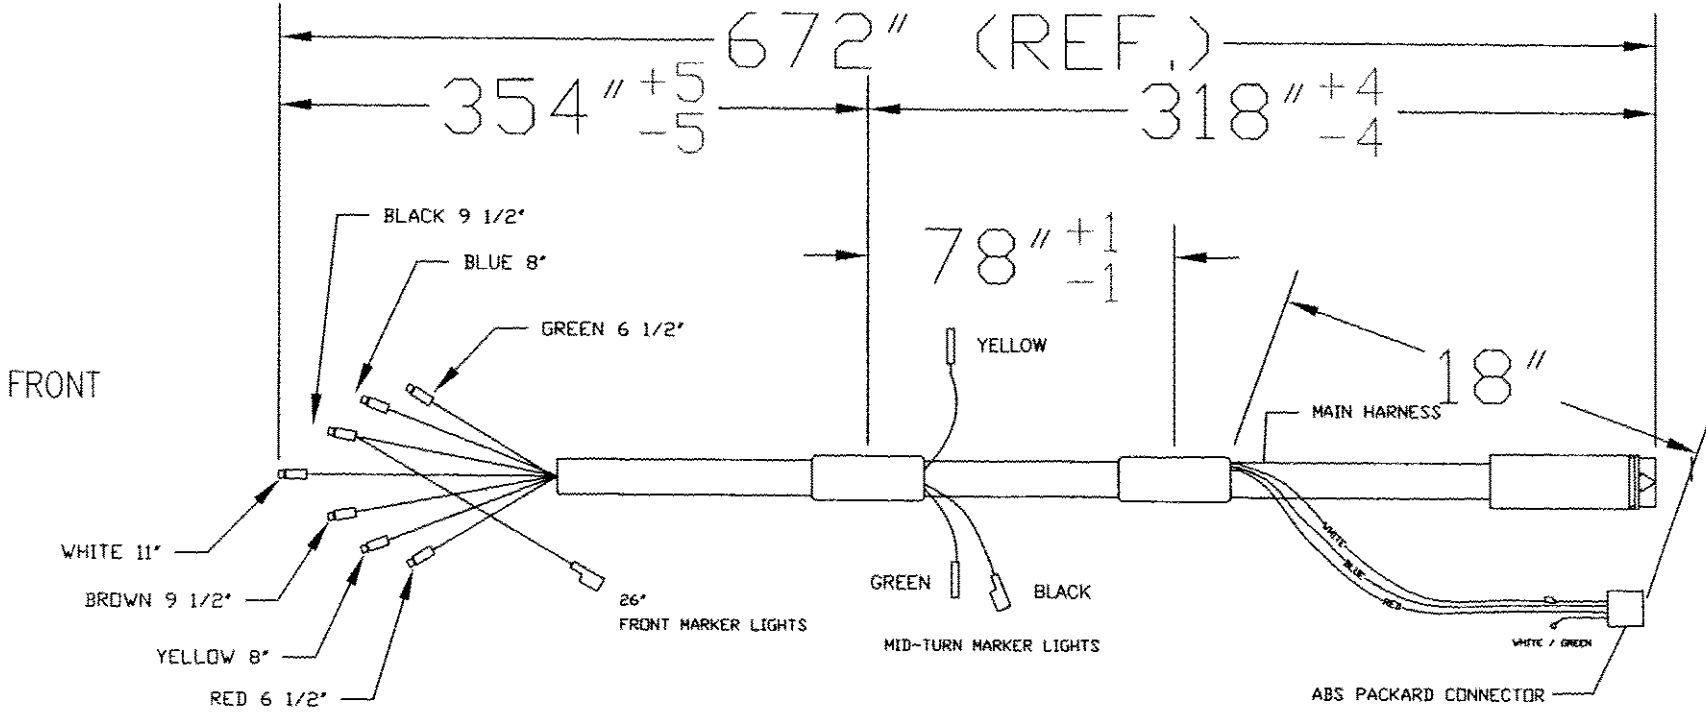

MAIN HARNESS 53' NEW - 8005302
 CTS SEMI TRAILERS

MAIN HARNESS 53' REFURB. - 8005300
CTS SEMI TRAILERS

FORWARD WALL LIGHT ASSEMBLY - 8000052

CTS SEMI TRAILERS

8000053 (2)
CLOSED BACK
GROMMET

8000028 (2)
YELLOW LED
MARKER LIGHT