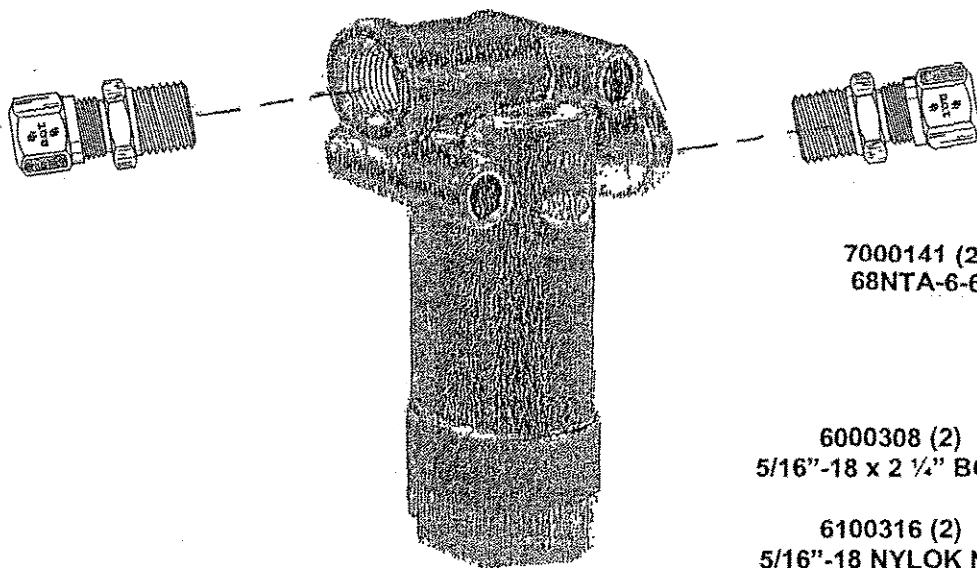

AIR FILTER ASSEMBLY

7000110 (1)
2550 SEALCO
AIR FILTER

7000141 (2)
68NTA-6-6

6000308 (2)
5/16"-18 x 2 1/4" BOLT

6100316 (2)
5/16"-18 NYLOK NUT