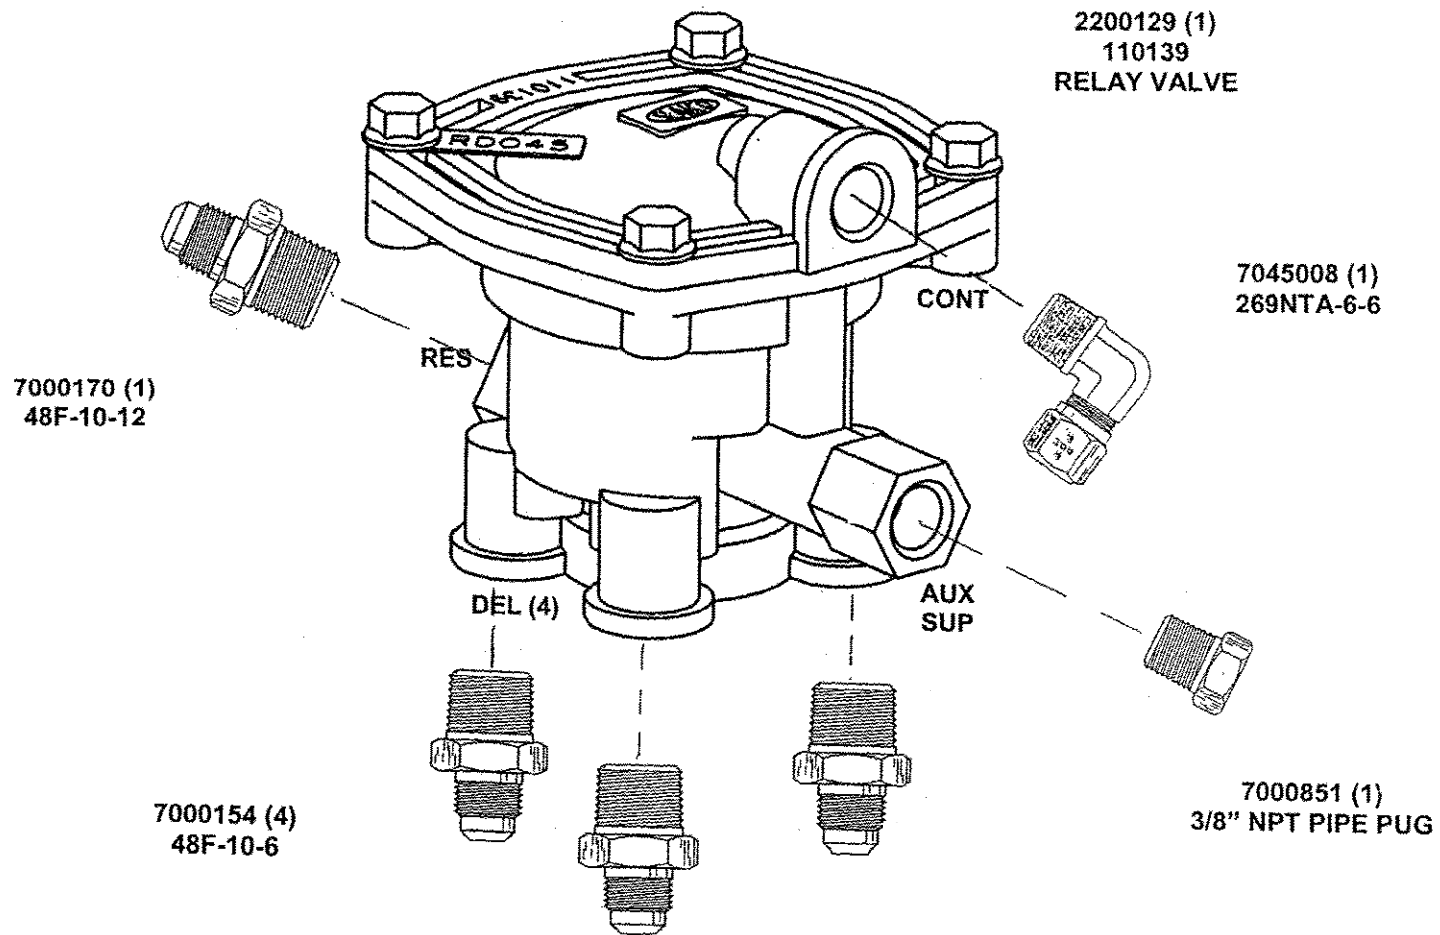

SERVICE RELAY VALVE ASSEMBLY

REF: 700N058

AXLE & WHEEL END ASSEMBLY – 220M030

CTS SEMI TRAILER – 2007

BOGIE SUB FRAME DETAILS

(330TB11 – COMPLETE SUBFRAME)

SIDE PLATE P/N: 2100025 (2)

4" I-BEAM P/N: 3307663 (5)