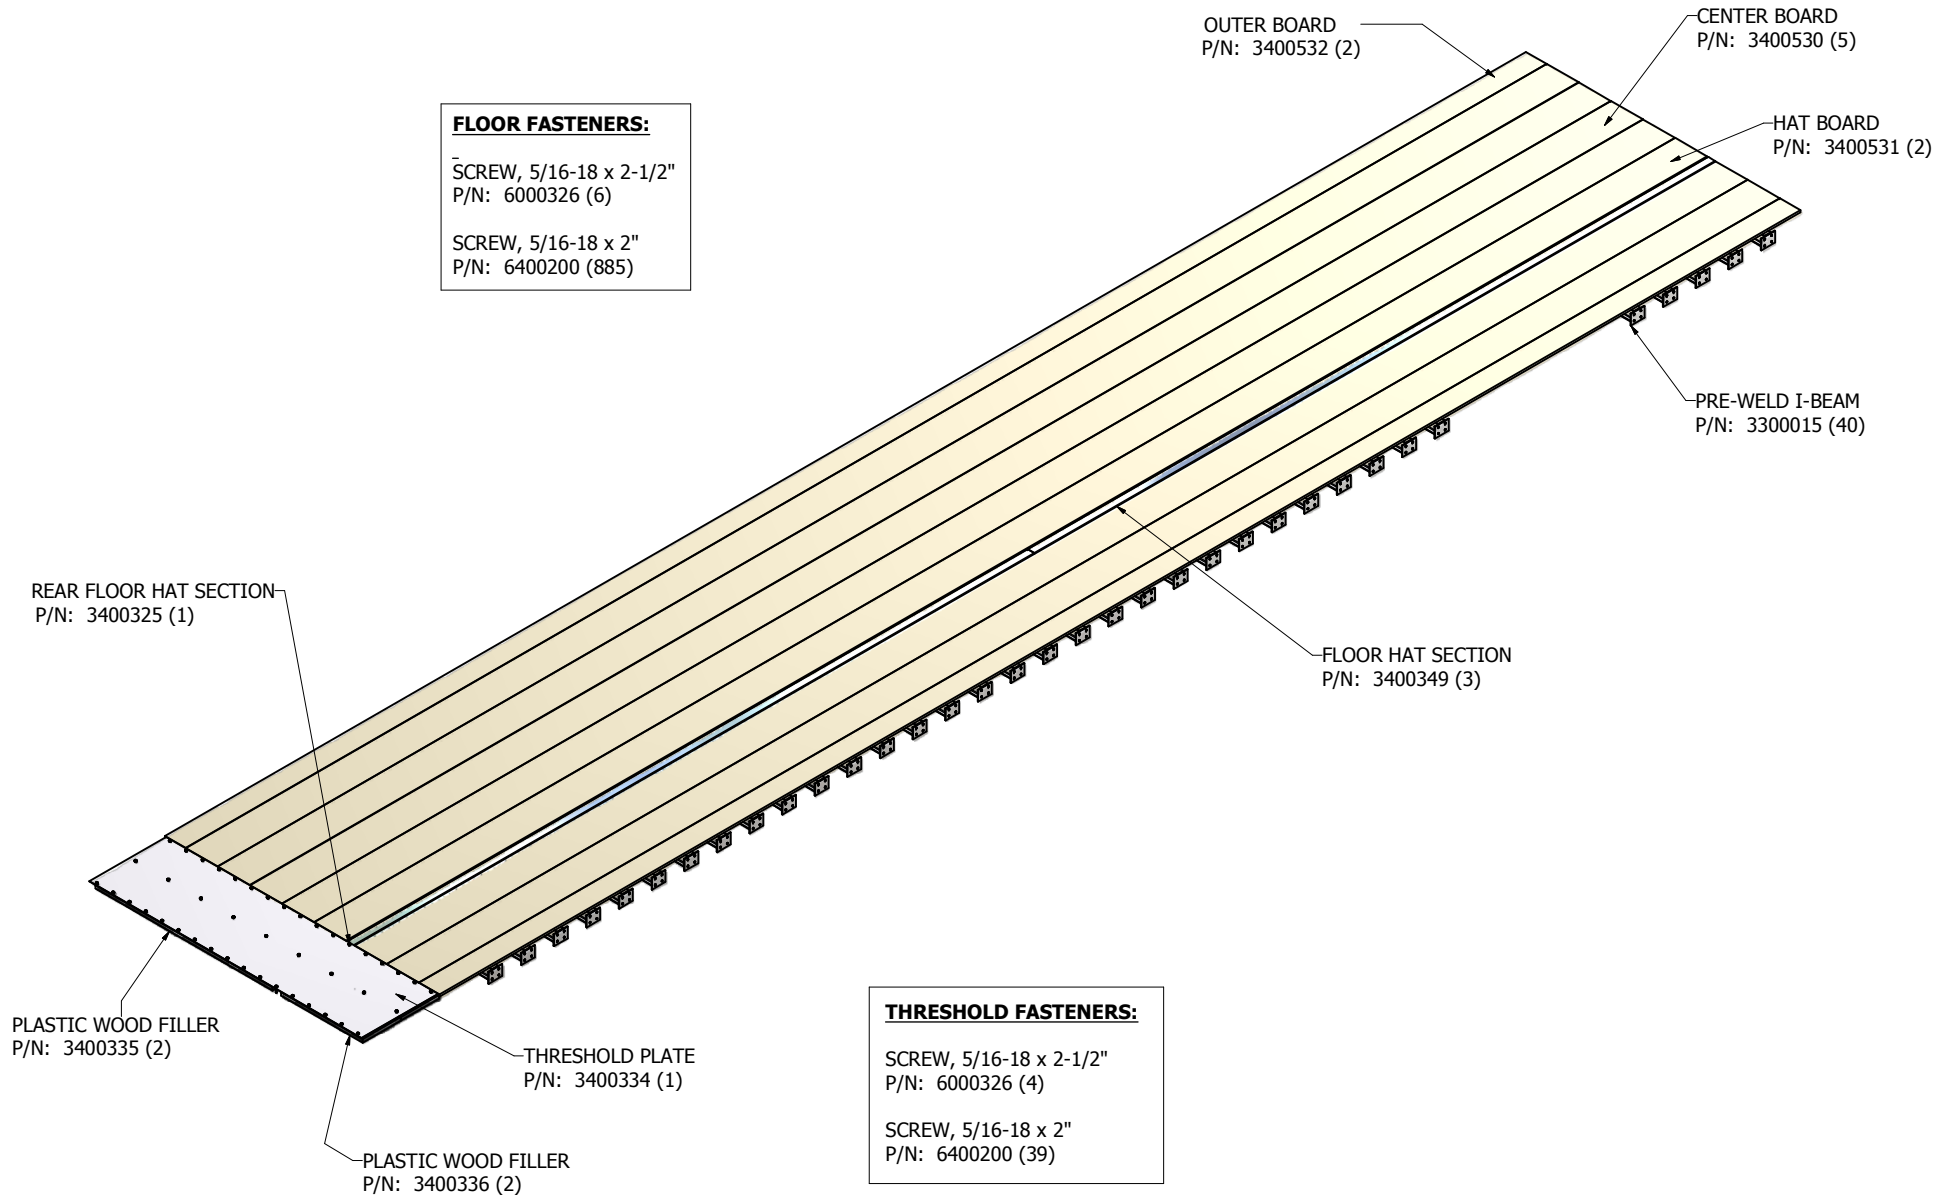

FLOOR ASSEMBLY

CONWAY 53' CITY SEMI