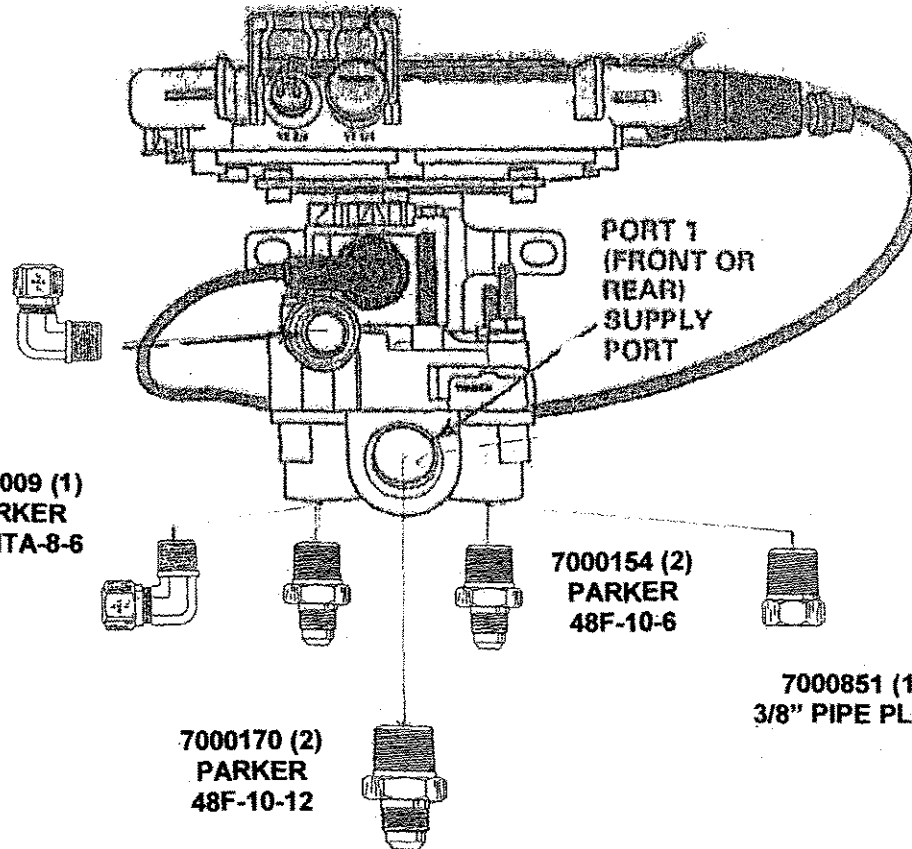

WABCO ABS VALVE ASSEMBLY CTS 45, 48, & 53' TRAILERS WITH SPRING SUSPENSION

7001229 (1)
MERITOR ABS VALVE
S4005001010

7001218 (2)
SENSOR W/SOCKET
MERITOR 441-032-8080

7001223 (2)
SENSOR WIRE 72"
MERITOR 449-713-0180

7001224 (2)
SENSOR CLIP
MERITOR 899-759-8154

7001230 (1)
POWER CABLE
MERITOR S 4493260600

7045008 (1)
PARKER
269NTA-6-6

PORT 1
(FRONT OR
REAR)
SUPPLY
PORT

7045009 (1)
PARKER
269NTA-8-6

6000375 (2)
BOLT
3/8"-16 x 1 1/4"

7000154 (2)
PARKER
48F-10-6

7000851 (1)
3/8" PIPE PLUG

6100377 (2)
LOCKNUT
3/8"-16

6200378 (2)
FLAT WASHER
3/8" SAE

7000170 (2)
PARKER
48F-10-12

700N233