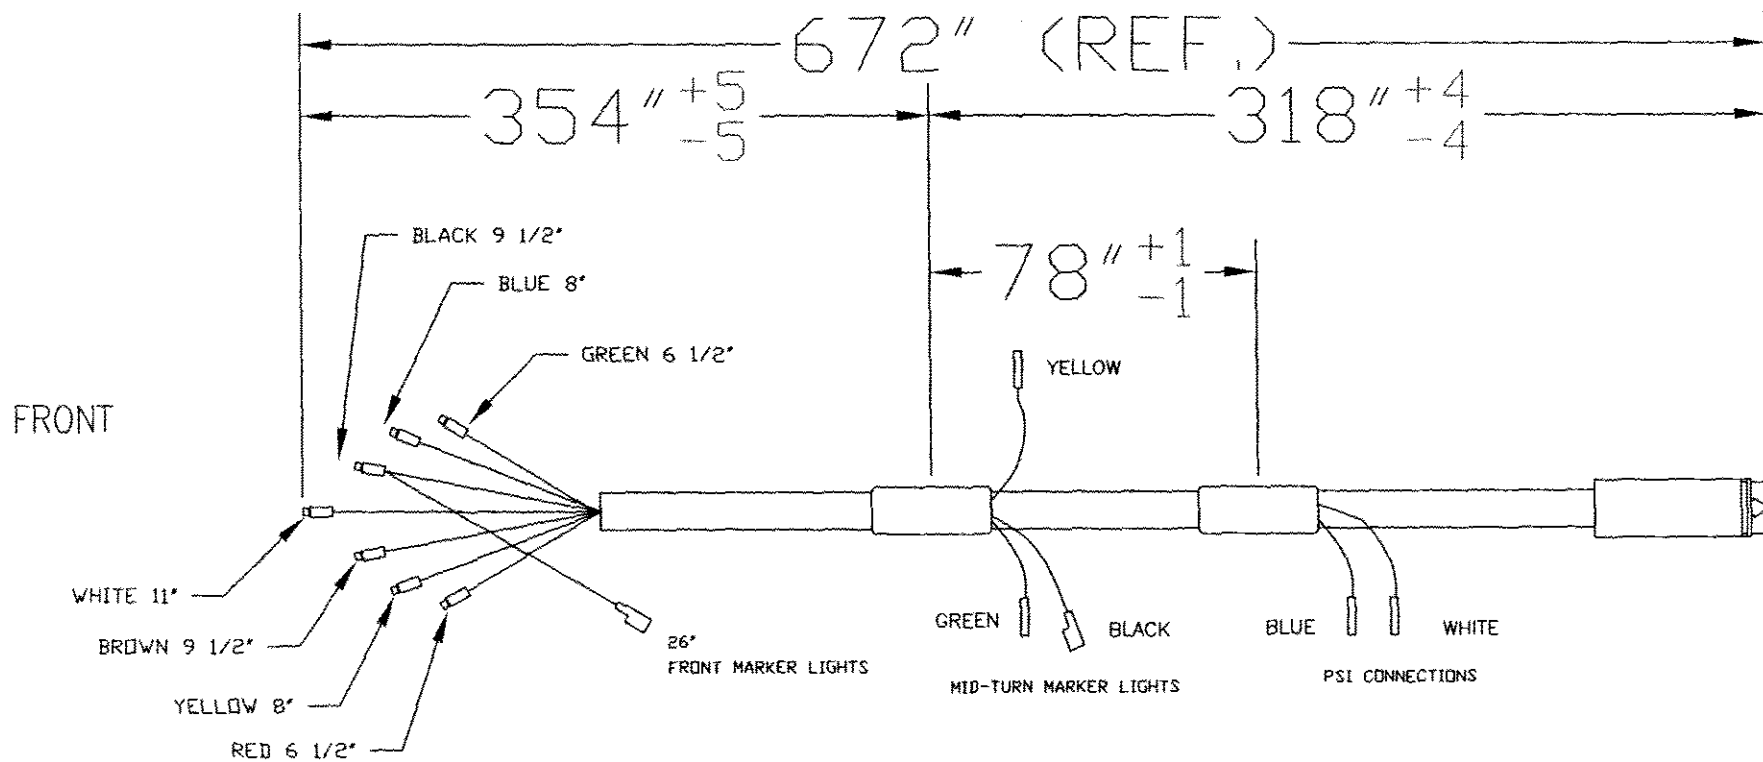

MAIN HARNESS 53' NEW - 8005302
 CTS SEMI TRAILERS

MAIN HARNESS 53' REFURB. - 8005300
CTS SEMI TRAILERS

FORWARD WALL LIGHT ASSEMBLY - 8000052

CTS SEMI TRAILERS

8000053 (2)
CLOSED BACK
GROMMET

8000028 (2)
YELLOW LED
MARKER LIGHT