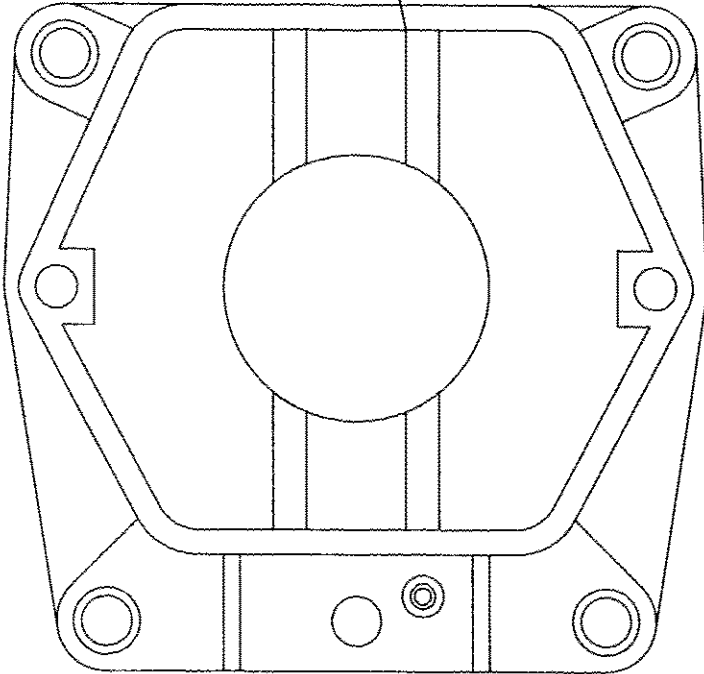

TRAMEC NOSE BOX & 7-WAY SOCKET - 800N110
CTS SEMI TRAILERS

8000941 (1)
TRAMEC NOSE BOX
38260B

8000942 (1)
TRAMEC 7 WAY
38310