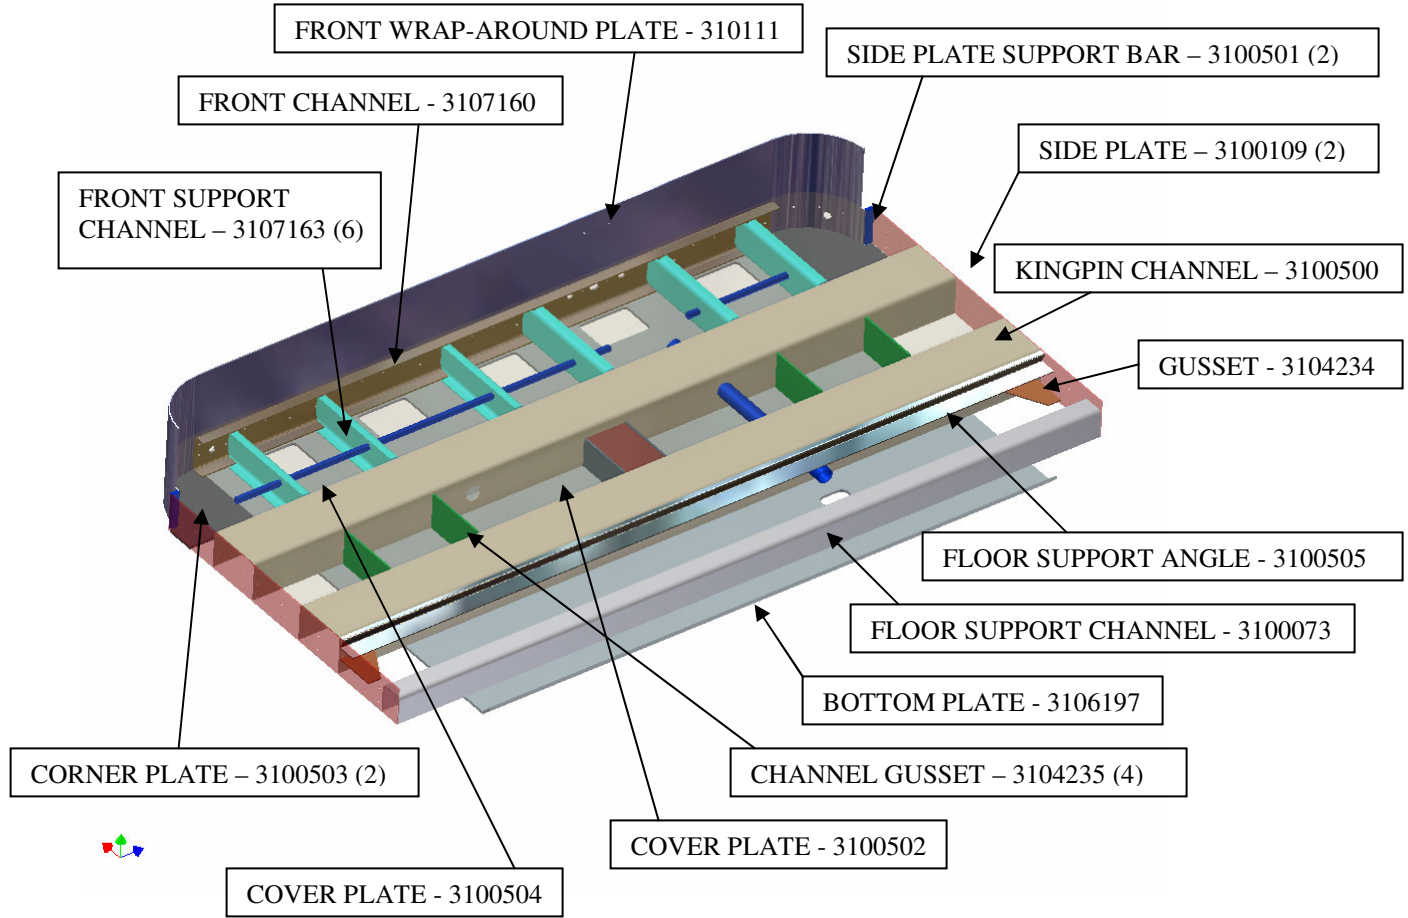

FLOOR ASSEMBLY

CONWAY 53' CITY SEMI

FOWARD WALL ASSEMBLY (410M286)

CONWAY 53' CITY SEMI

UPPER COUPLER ASSEMBLY

310M008 – COMPLETE ASSEMBLY

LANDING LEG ASSEMBLY

CONWAY CITY SEMI TRAILERS