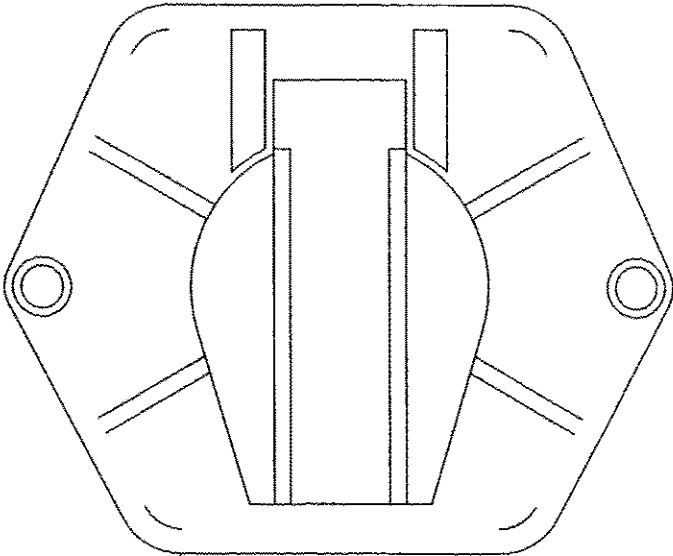

TRAMEC NOSE BOX & 7-WAY SOCKET - 800N110
CTS SEMI TRAILERS

8000941 (1)
TRAMEC NOSE BOX
38260B

8000942 (1)
TRAMEC 7 WAY
38310