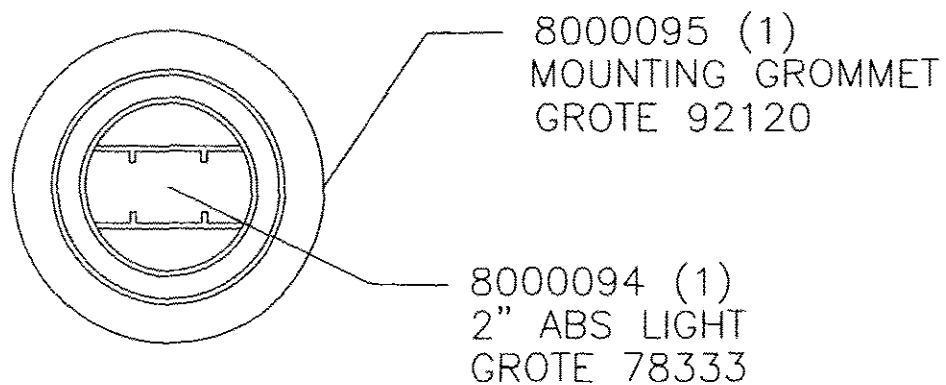

ABS LIGHT ASSEMBLY 800N137
CTS SEMI TRAILERS