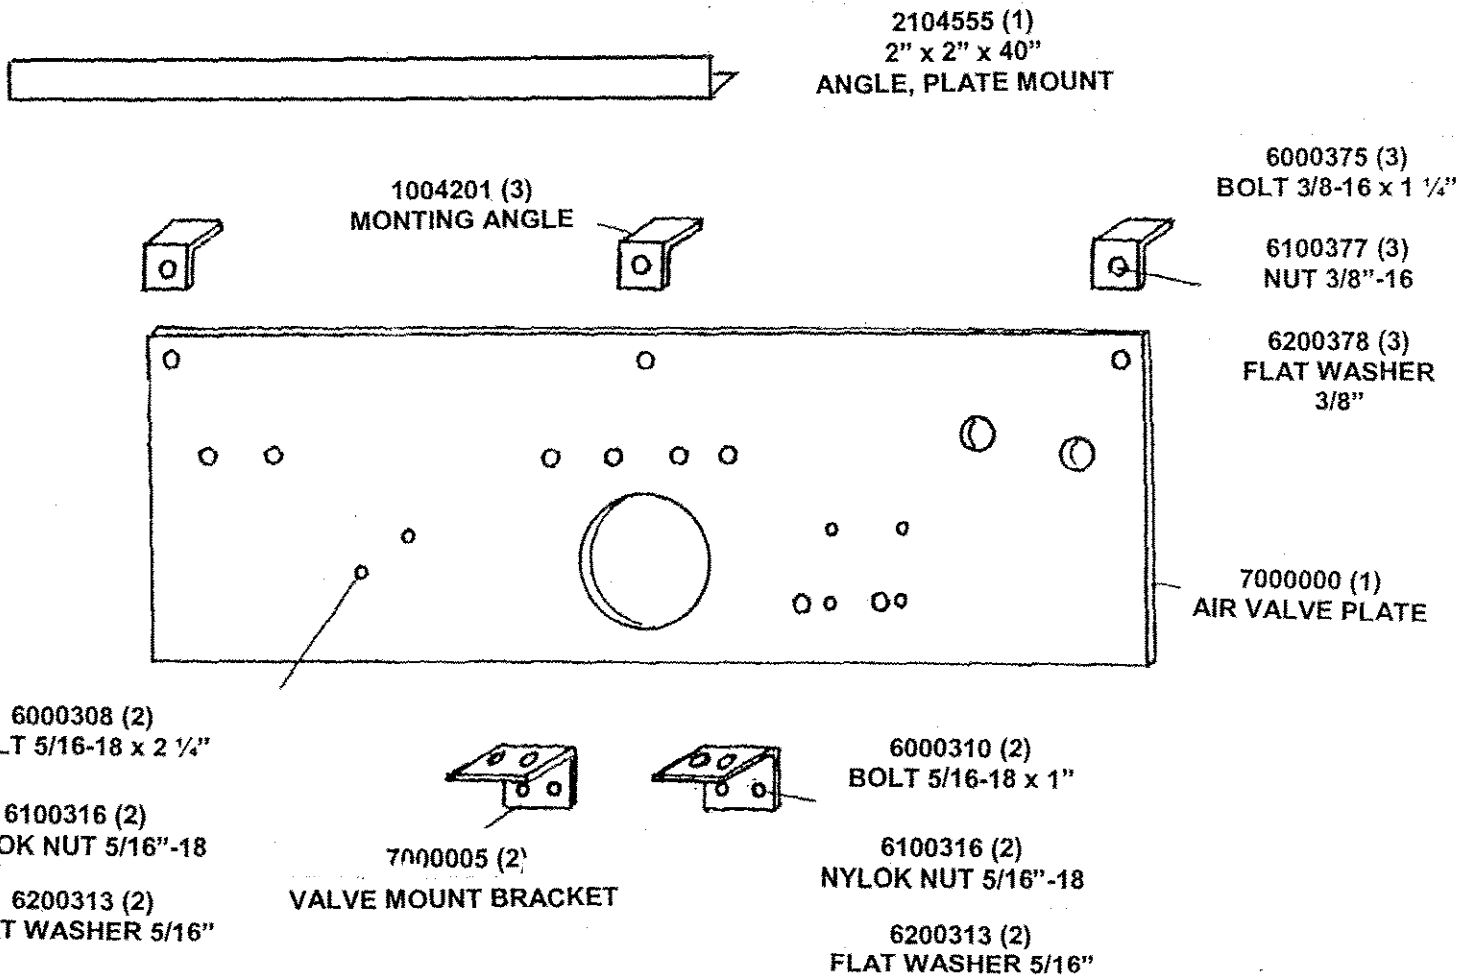

EMERGENCY

SERVICE

7000002
PARKER
16826-10-10

7000117
PARKER
293-10

7000002
PARKER
16826-10-10

AIR BRAKE HOSE ROUTING

AIR BRAKE VALVE MOUNTING PLATE

REF: 700N054