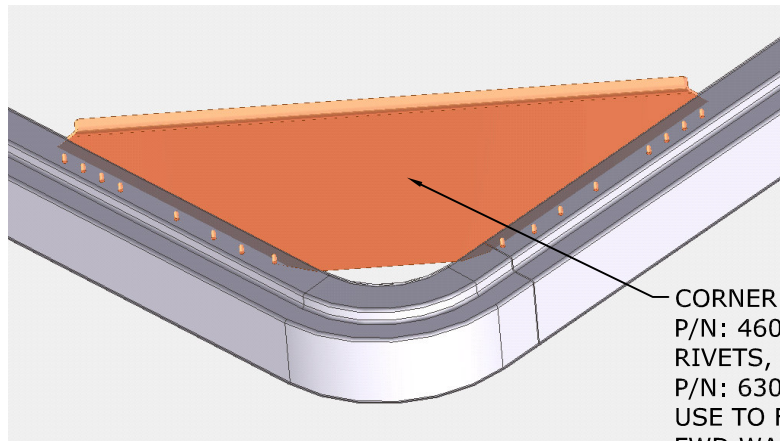

CORNER ATTACHMENT PLATE
P/N: 4607205 (2)
RIVETS, 6-8
P/N: 6300106
USE TO FASTEN PLATE TO
FWD WALL HEADER / UPPER RAIL

USE CLOSED END POP-RIVETS
P/N: 6300015
FASTEN TO REAR DOOR HEADER

RIVETS, 6-8
P/N: 6300105
USE TO FASTEN ROOF BOWS
TO UPPER RAIL / FWD WALLHEADER
AND FLASHING & COIL TO
UPPER RAIL / FWD WALL HEADER