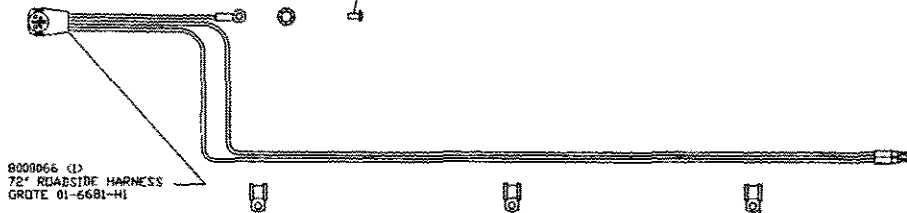

8000054 (2)
GROMMET, LIGHT
GROTE 92420-3

8000064 (2)
BRACKET, LIGHT
GROTE 43362-3

3201005 (4)
STRAP, LIGHT MOUNTING
RSI PART

6300107 (2)
6-7 HARD RIVET

8000066 (1)
72" ROADSIDE HARNESS
GROTE 01-6681-H1

8000266 (5)
1/4" CUSHION CLAMP