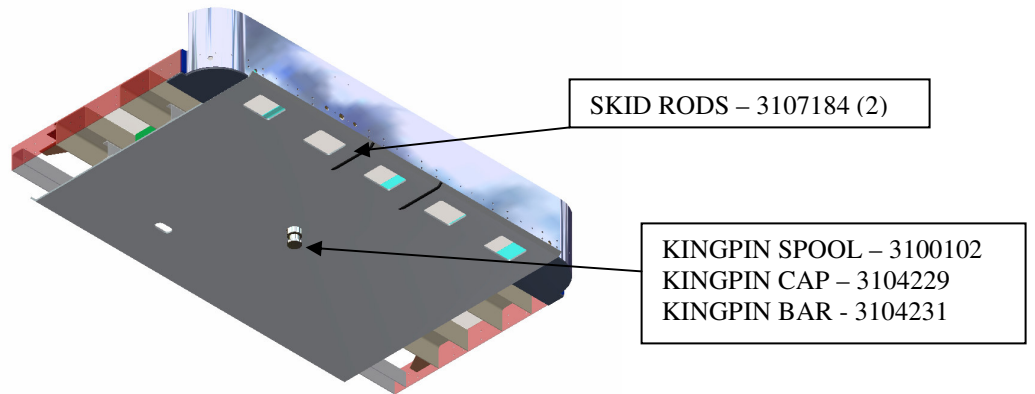

FLOOR ASSEMBLY

CONWAY 53' CITY SEMI

FOWARD WALL ASSEMBLY (410M286)

CONWAY 53' CITY SEMI

UPPER COUPLER ASSEMBLY

310M008 – COMPLETE ASSEMBLY

LANDING LEG ASSEMBLY

CONWAY CITY SEMI TRAILERS