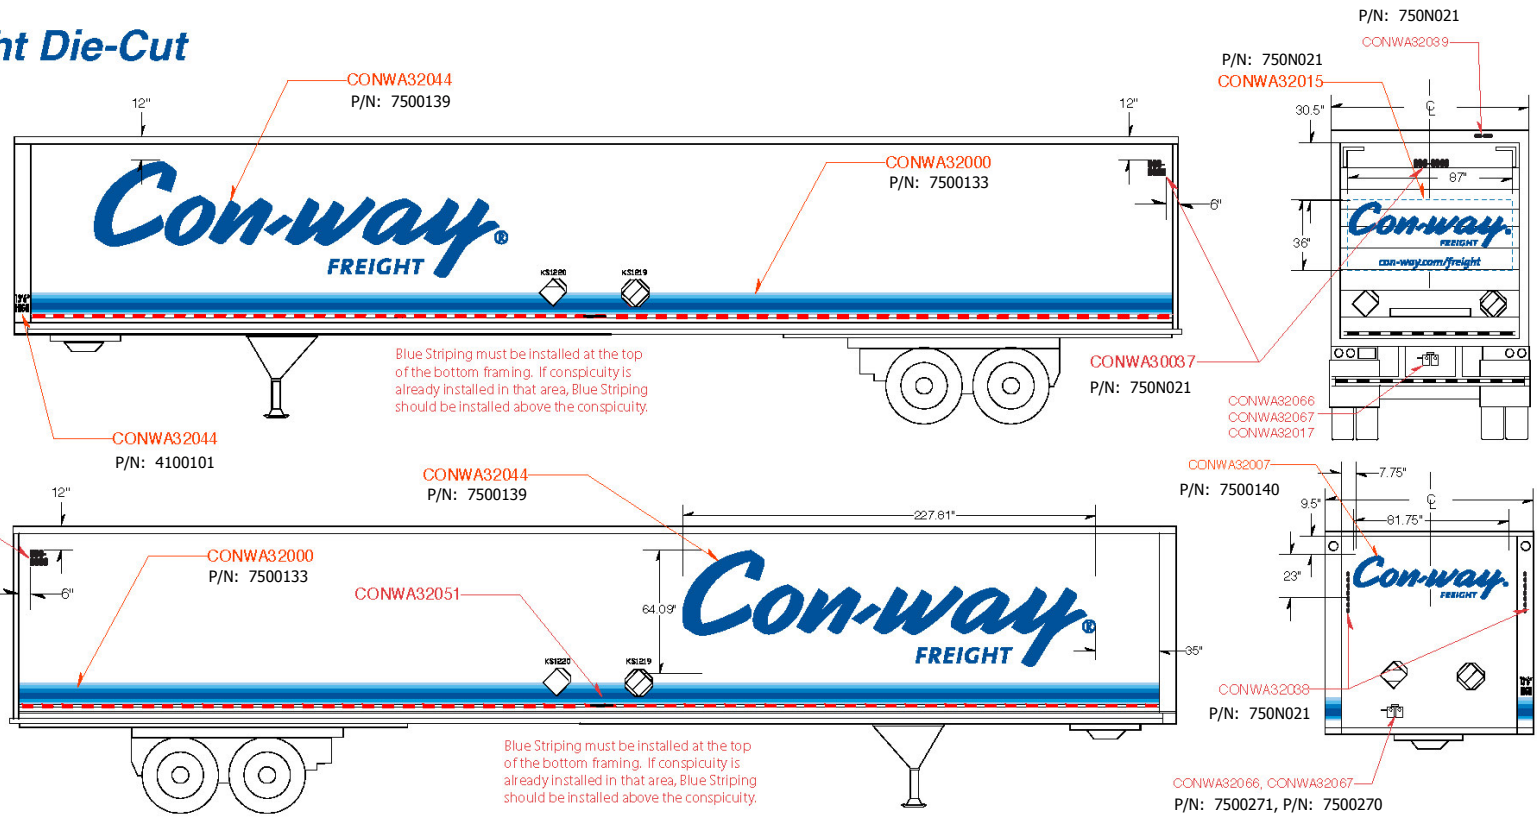

Con-way 45'-53' Freight Die-Cut (Kit #CONWA31803)

Large Stripe Section

Paint Color Match

Notes:

CONWA32044 - (2) 68" x 247" Rect Freight CS/RS - To be installed 35" from the front of the trailer and 12" down from the top.

CONWA32007 - (1) 23" x 80" Die-Cut Freight Logo Front - To be installed 9.5" down from the top frame and centered vertically.

CONWA32000 - (108) 12" x 1" Rolls of 5 Color Multi Stripe - To be lined up along the bottom of the trailer, above the conspicuity.

Miscellaneous Decals:

CONWA30037 - (3) 6" Black Unit #'s (Level) - Mount on the rear door above the rear logo and on both sides, on the back end.

CONWA30038 - (2) 4" Black Unit #'s (Vertical) - Mount on the front of the trailer, centered vertically on the corner radius.

CONWA31803 Kit Breakdown

Part #	Description/Size
CONWA32044	(2) D/C Logo Freight (68" x 223" CS/RS)
CONWA32007	(1) D/C Logo Freight (23" x 80" Frt)
CONWA32015	(1) Rect Logo Freight/Web (36" x 87" RefRear)
CONWA32000	(108) 5 Color Multi Stripe (12" x 1" Roll)
CONWA32040	(1) Decal (13' x 6")
CONWA30017	(1) 5" x 1" Pull For Air Tank Drain/Decal
CONWA30013	(1) 2.25" x 3" Equipment Service Due/Decal
CONWA30037	(3) 6" Black Unit #'s (Level) **
CONWA30038	(2) 4" Black Unit #'s (Vertical) **
CONWA30039	(2) 3" Black Unit #'s (Level) **
CONWA32066	(2) Red Glad Hand Decal (5" x 7")
CONWA32067	(2) Blue Glad Hand Decal (5" x 7")

** Please Specify Equipment Numbers When Ordering Kits.

Con-way Freight			
Decal Placement for 45'-53' Die-Cut Trailers			
Date: 4.9.07		Kit #31803	Drawn By: BB
Rev#	Date:	Changes:	
Parts available from: Monographics 5300 Newport Drive Rolling Meadows, IL 60008 (847) 390-3980