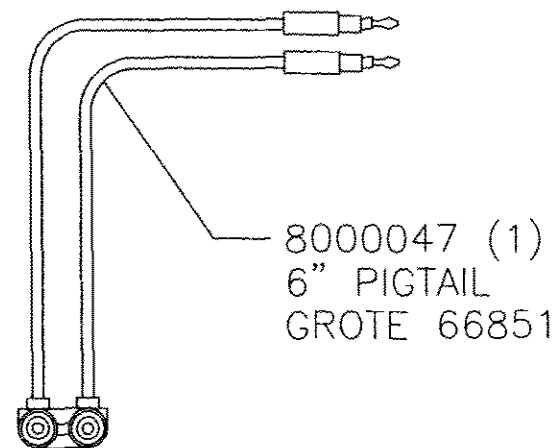

ABS LIGHT ASSEMBLY 800N137
CTS SEMI TRAILERS