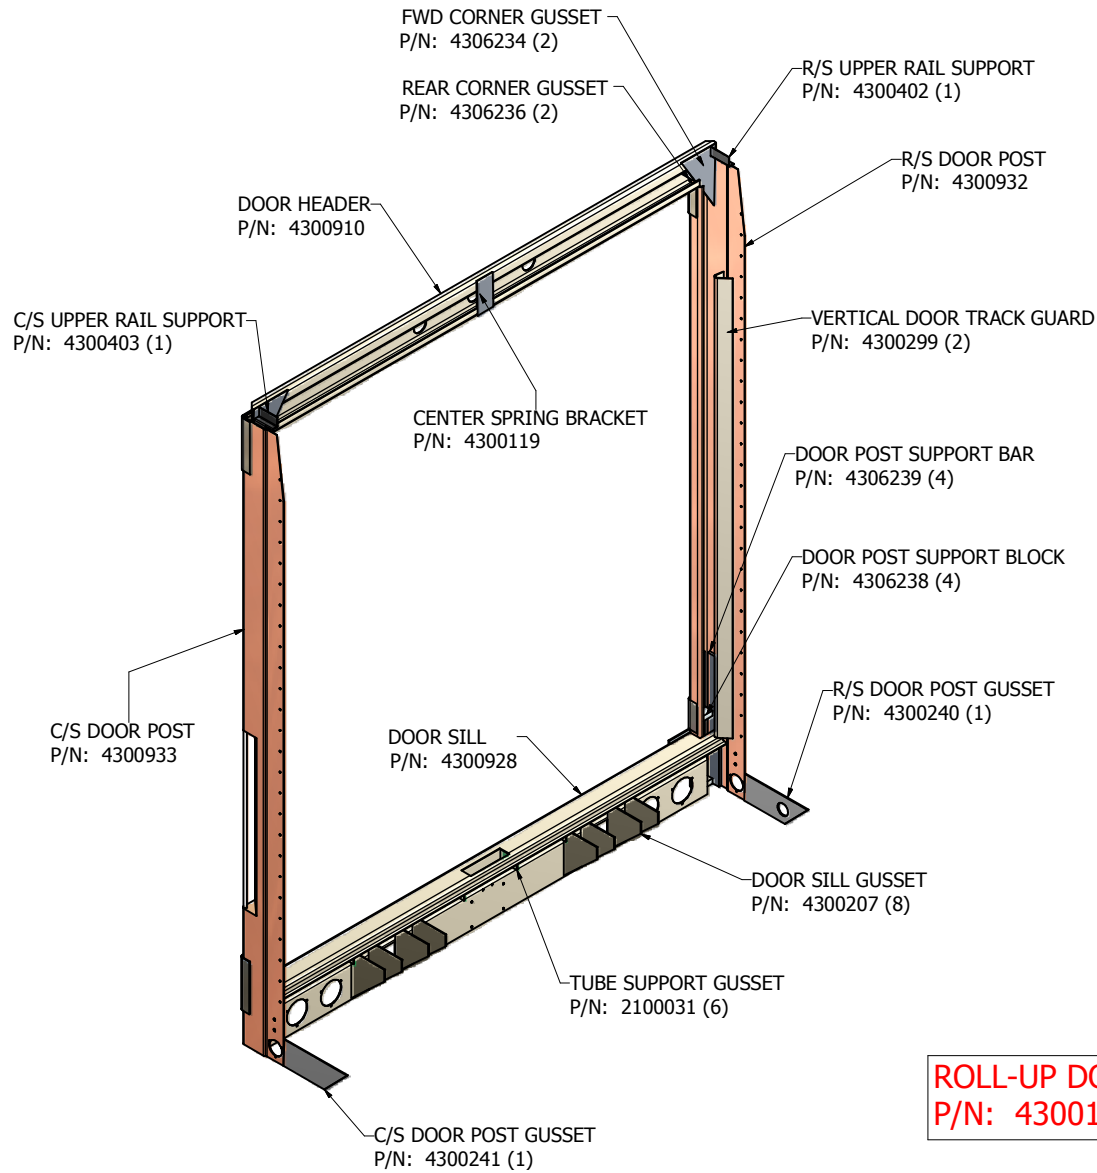

DOOR FRAME ASSEMBLY

CONWAY CITY SEMIS

ROLL-UP DOOR
P/N: 4300184

COMPLETE DOOR FRAME
P/N: 430N108