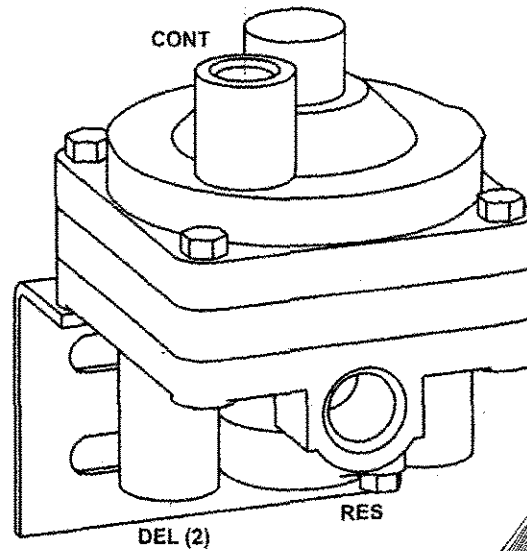

CTS 45', 48", 53' NEW TRAILER AIR TANK ASSEMBLY

SPRING BRAKE VALVE ASSEMBLY

REF: 700N057

RELAY VALVE ASSEMBLY

CTS 45, 48, & 53' TRAILERS WITH SPRING SUSPENSION

7045009 (1)
PARKER
269NTA-8-6

7001247 (1)
SEALCO 110412
RELAY VALE