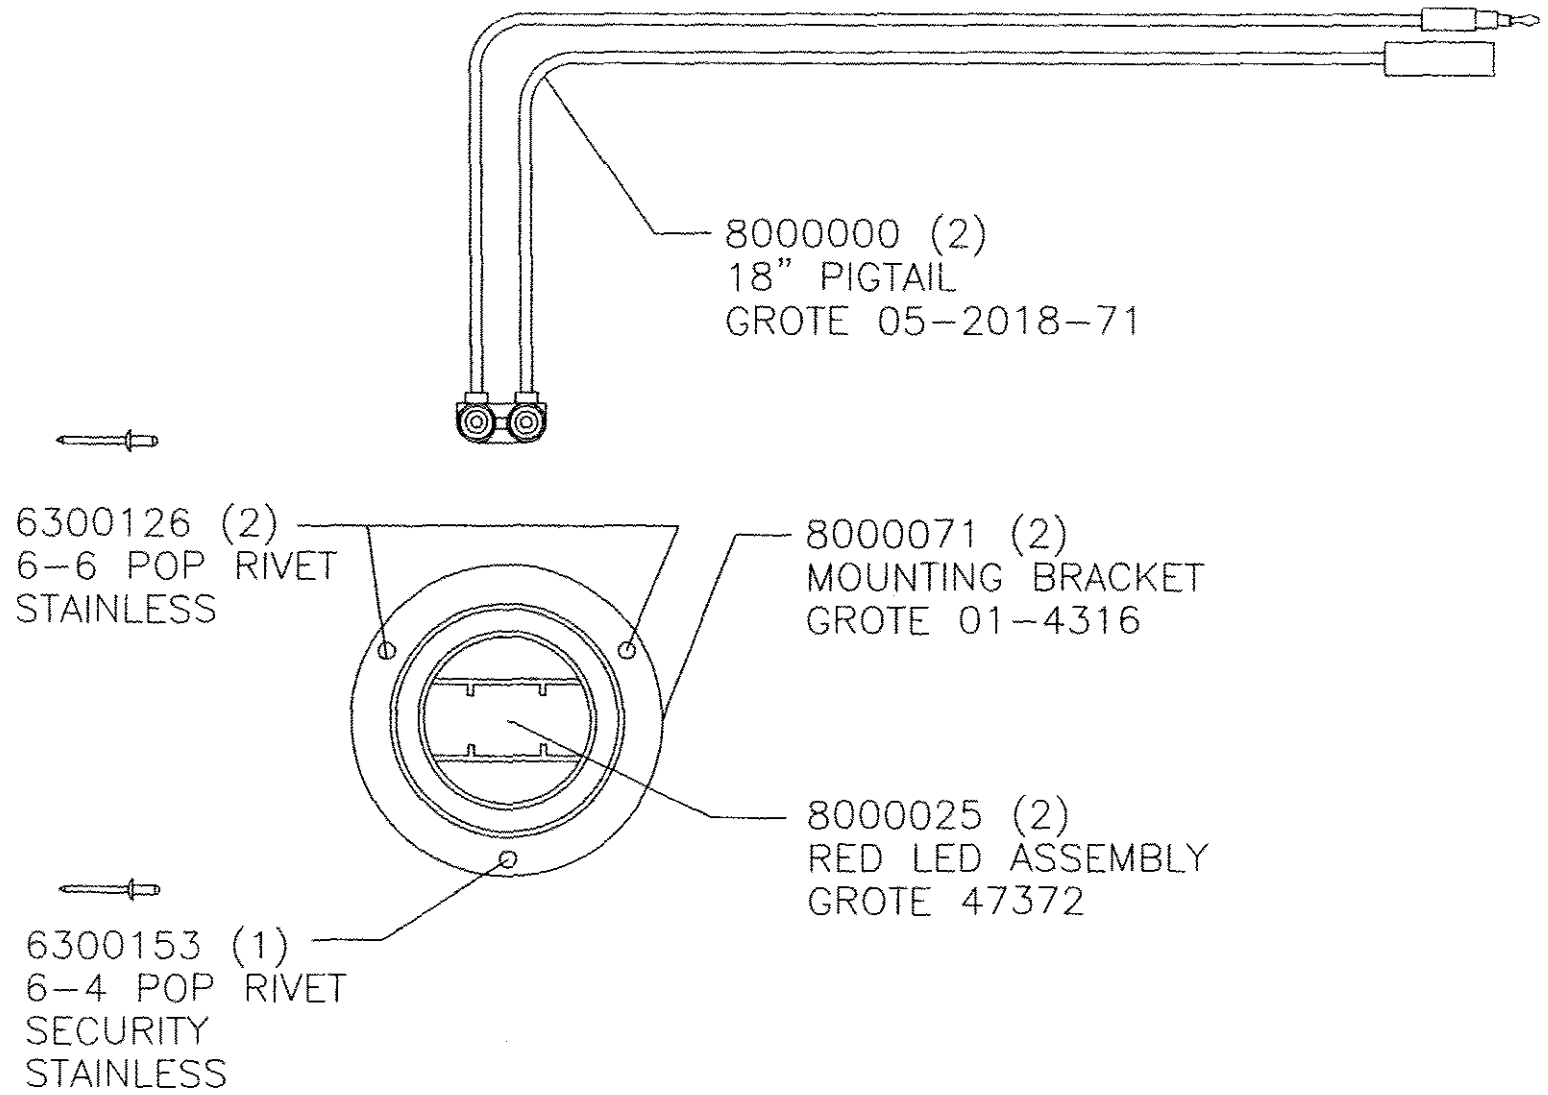

REAR SIDE LIGHT ASSEMBLY 800N125
CTS SEMI TRAILERS