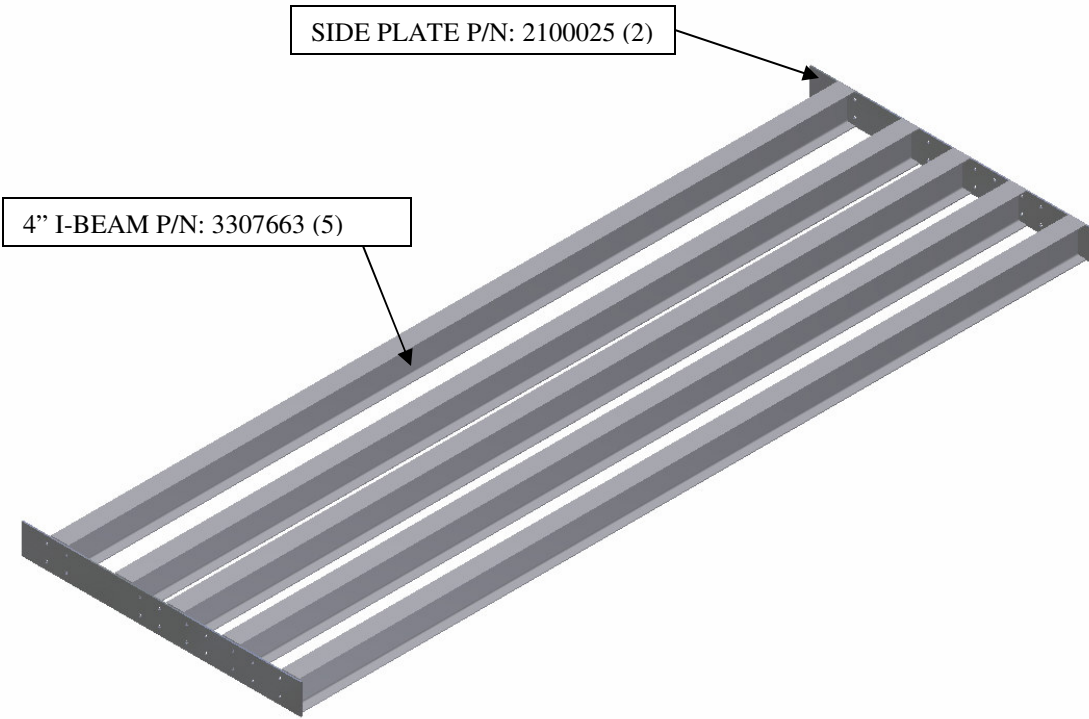

SERVICE RELAY VALVE ASSEMBLY

REF: 700N058

AXLE & WHEEL END ASSEMBLY – 220M030

CTS SEMI TRAILER – 2007

BOGIE SUB FRAME DETAILS

(330TB11 – COMPLETE SUBFRAME)

SIDE PLATE P/N: 2100025 (2)

4" I-BEAM P/N: 3307663 (5)