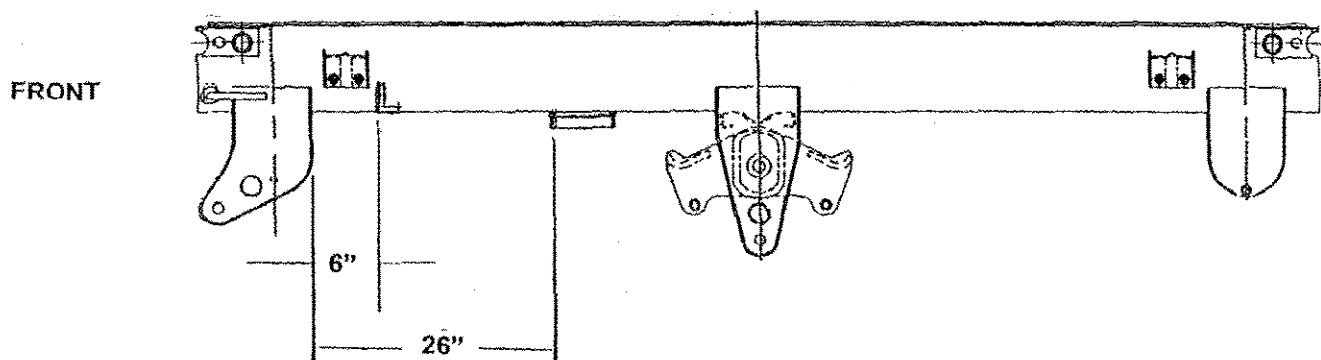

Parts Book

**Conway 53' New and
Refurb City Semis**

**CTS 45, 48, & 53' TRAILERS WITH SPRING
AIR LINE ROUTING
700M034 / 2007**

AIR VALVE AND AIR TANK MOUNTING ANGLE LOCATIONS

2104555 (1)
2"x 2" x 40"
AIR PLATE MOUNTING ANGLE