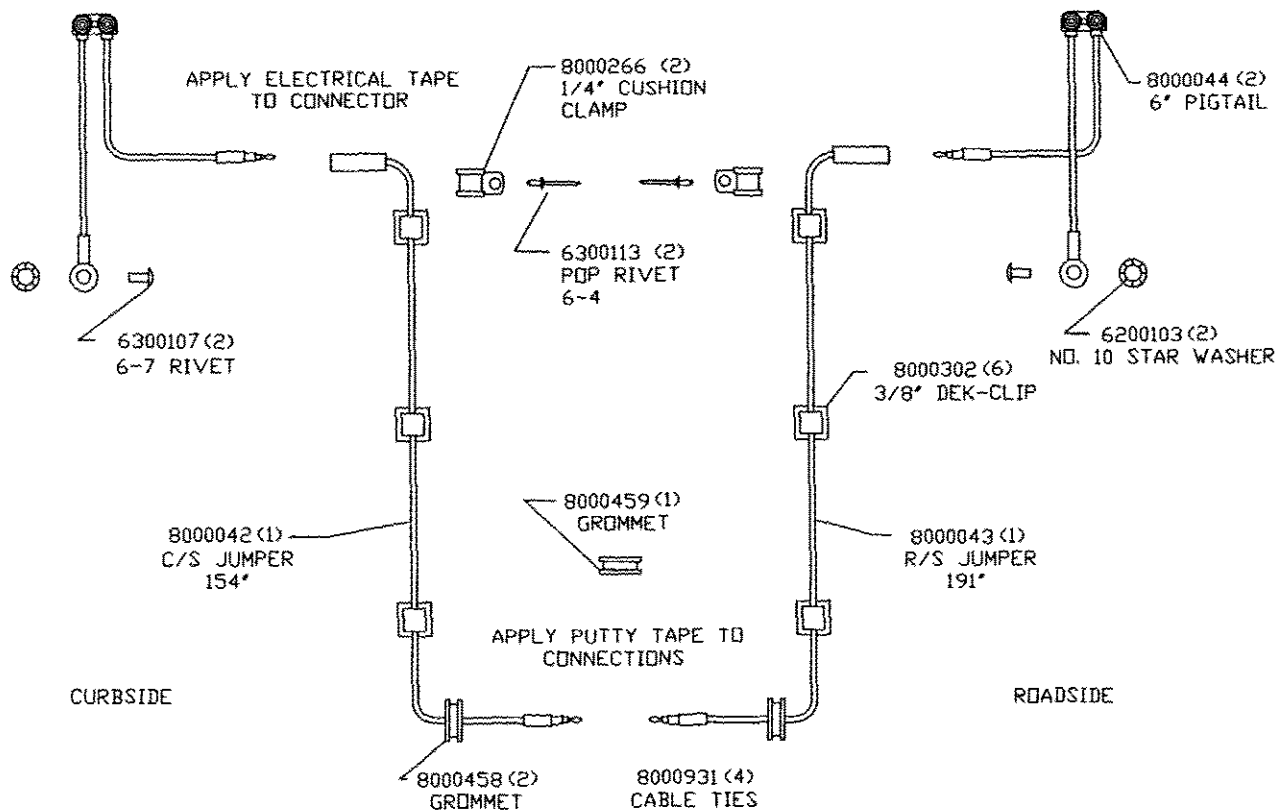

MAIN HARNESS 53' NEW - 8005302
 CTS SEMI TRAILERS

MAIN HARNESS 53' REFURB. - 8005300
CTS SEMI TRAILERS

FORWARD WALL LIGHT ASSEMBLY - 8000052

CTS SEMI TRAILERS

8000053 (2)
CLOSED BACK
GROMMET

8000028 (2)
YELLOW LED
MARKER LIGHT