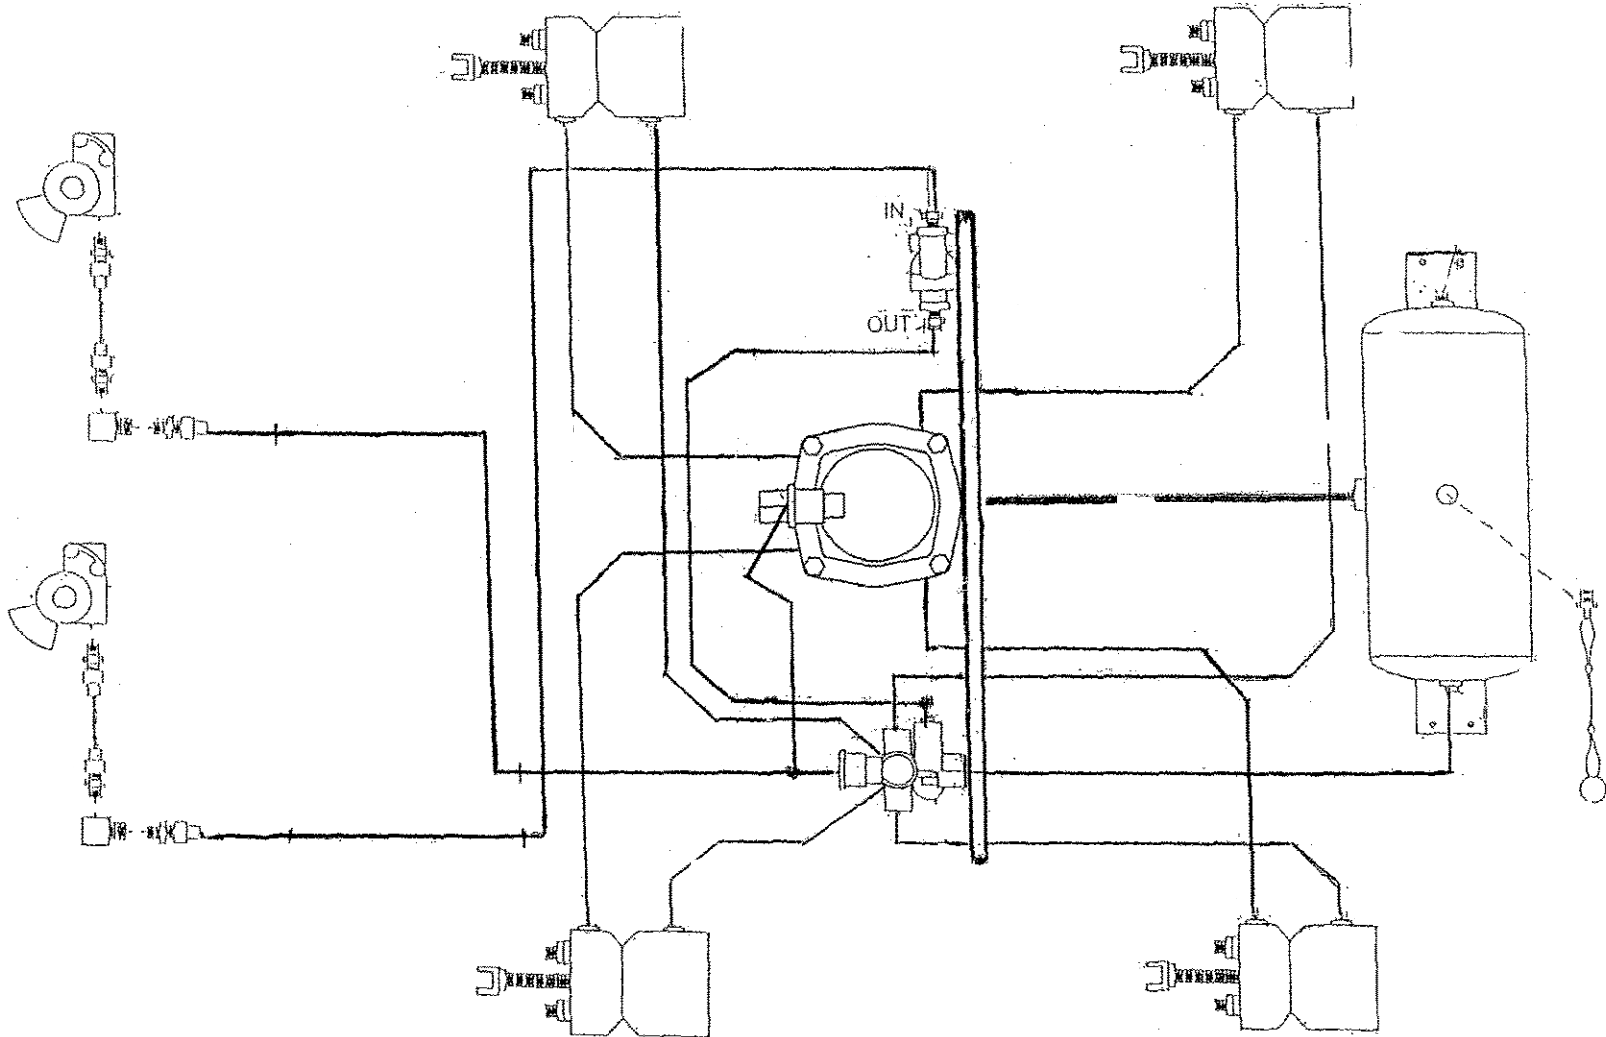

EMERGENCY

SERVICE

7000002
PARKER
16826-10-10

7000117
PARKER
293-10

7000002
PARKER
16826-10-10

AIR BRAKE HOSE ROUTING

AIR BRAKE VALVE MOUNTING PLATE

REF: 700N054