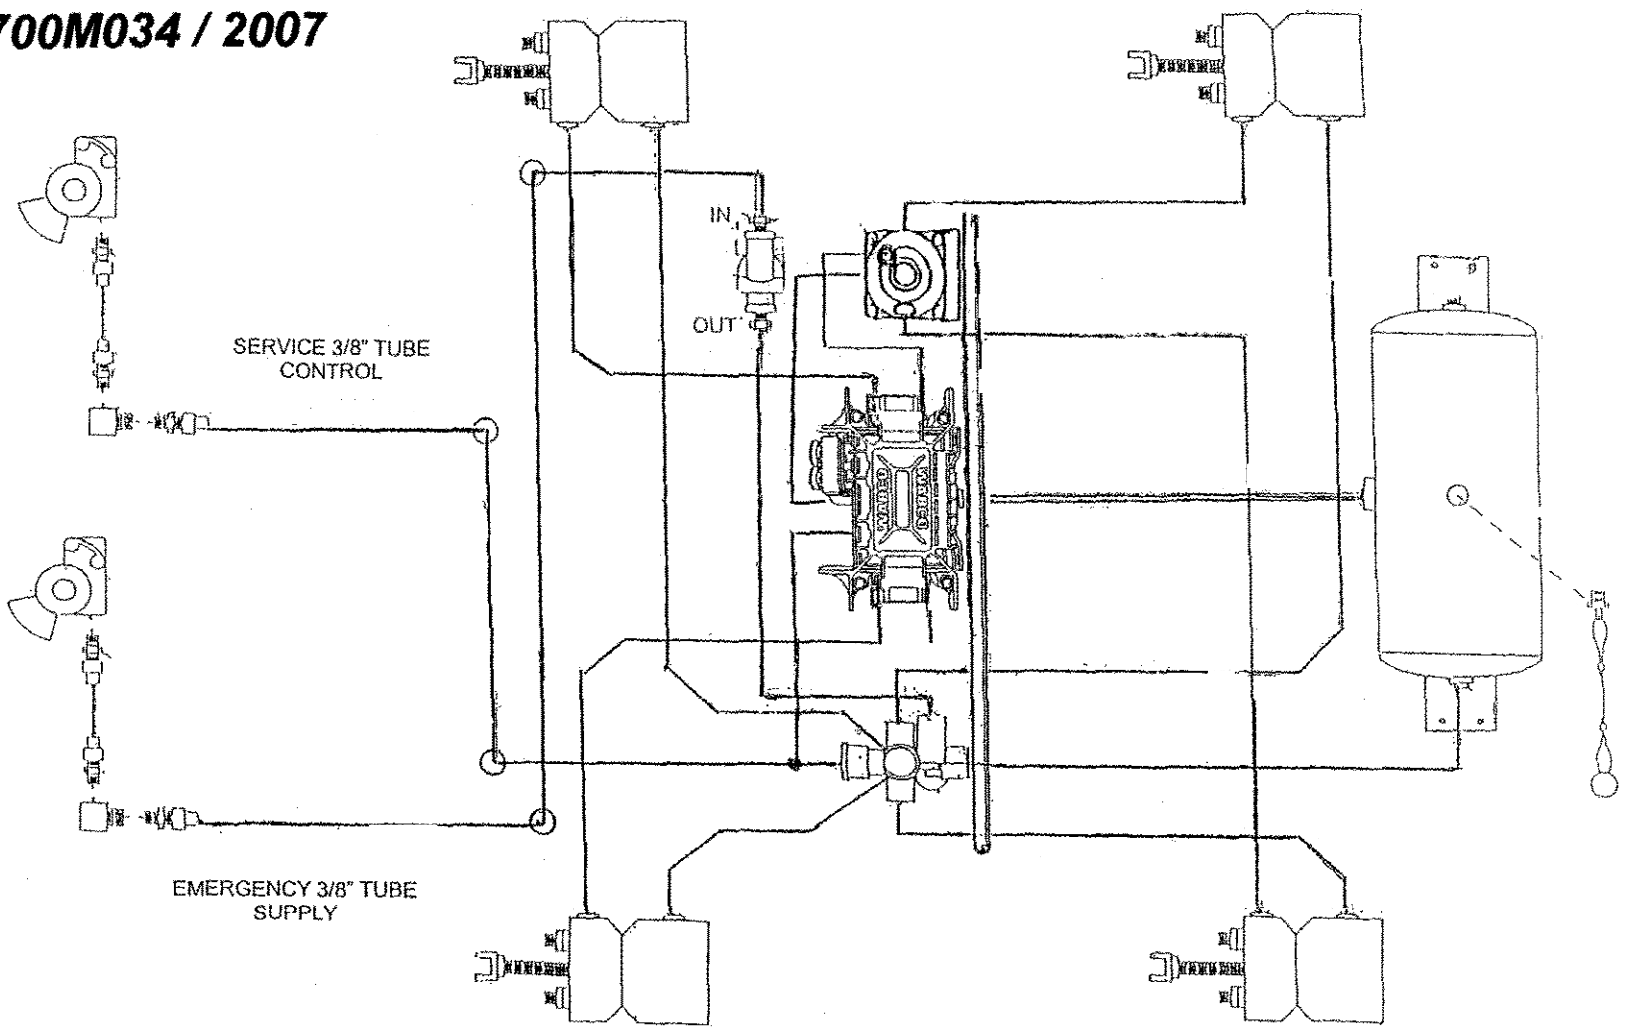

Parts Book

**Conway 53' New and
Refurb City Semis**

**CTS 45, 48, & 53' TRAILERS WITH SPRING
AIR LINE ROUTING
700M034 / 2007**

AIR VALVE AND AIR TANK MOUNTING ANGLE LOCATIONS

2104555 (1)
2"x 2" x 40"
AIR PLATE MOUNTING ANGLE