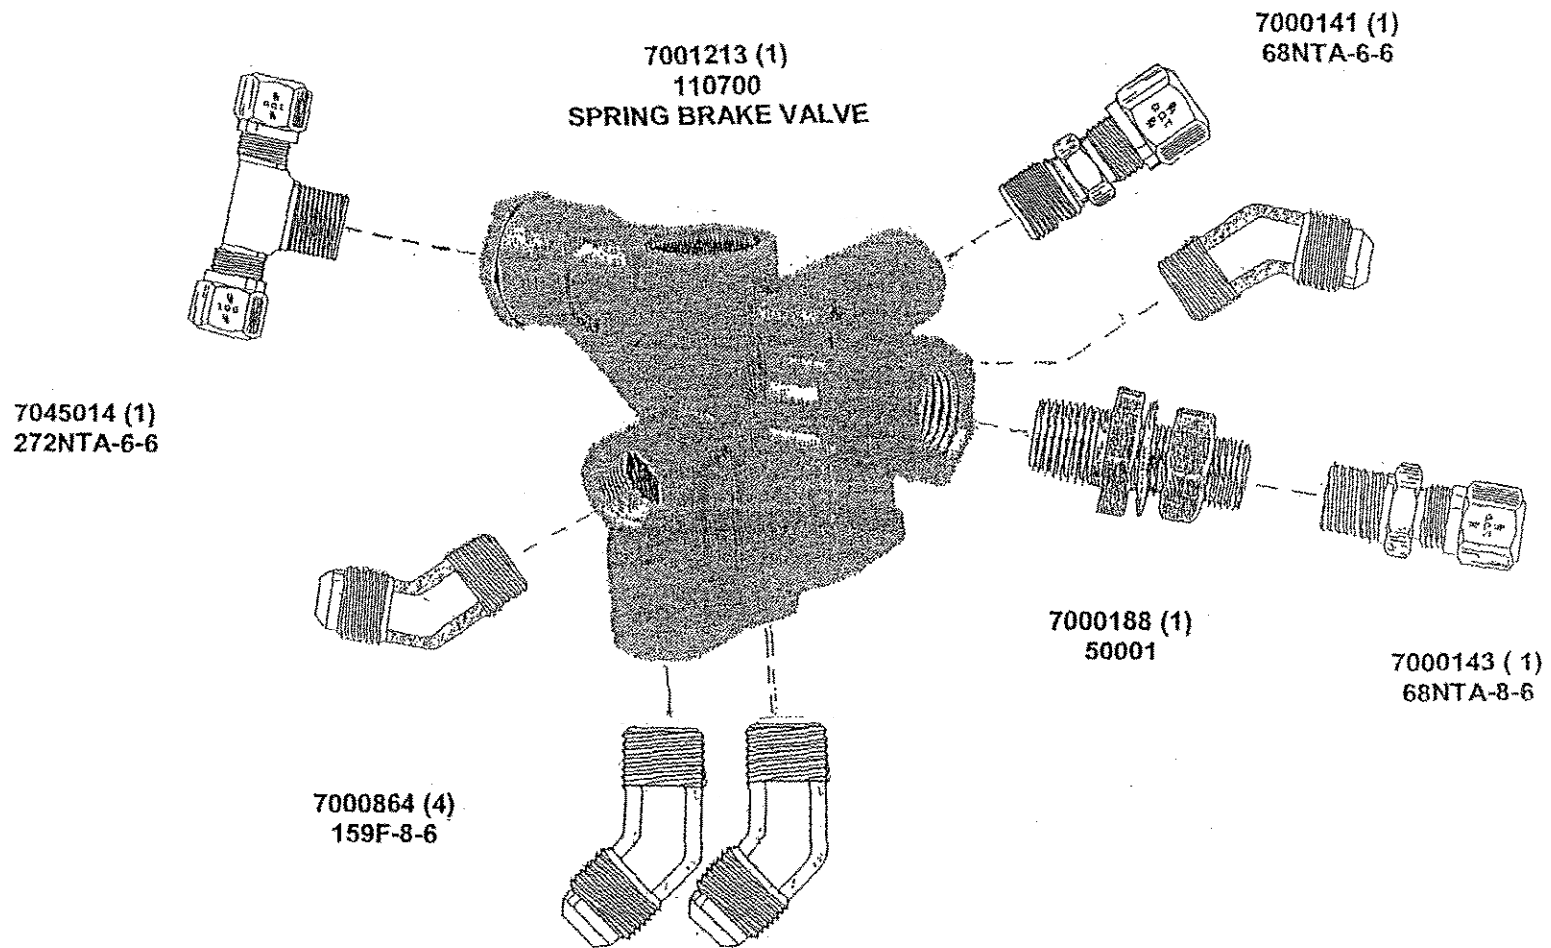

SPRING BRAKE VALVE ASSEMBLY

REF: 700N057