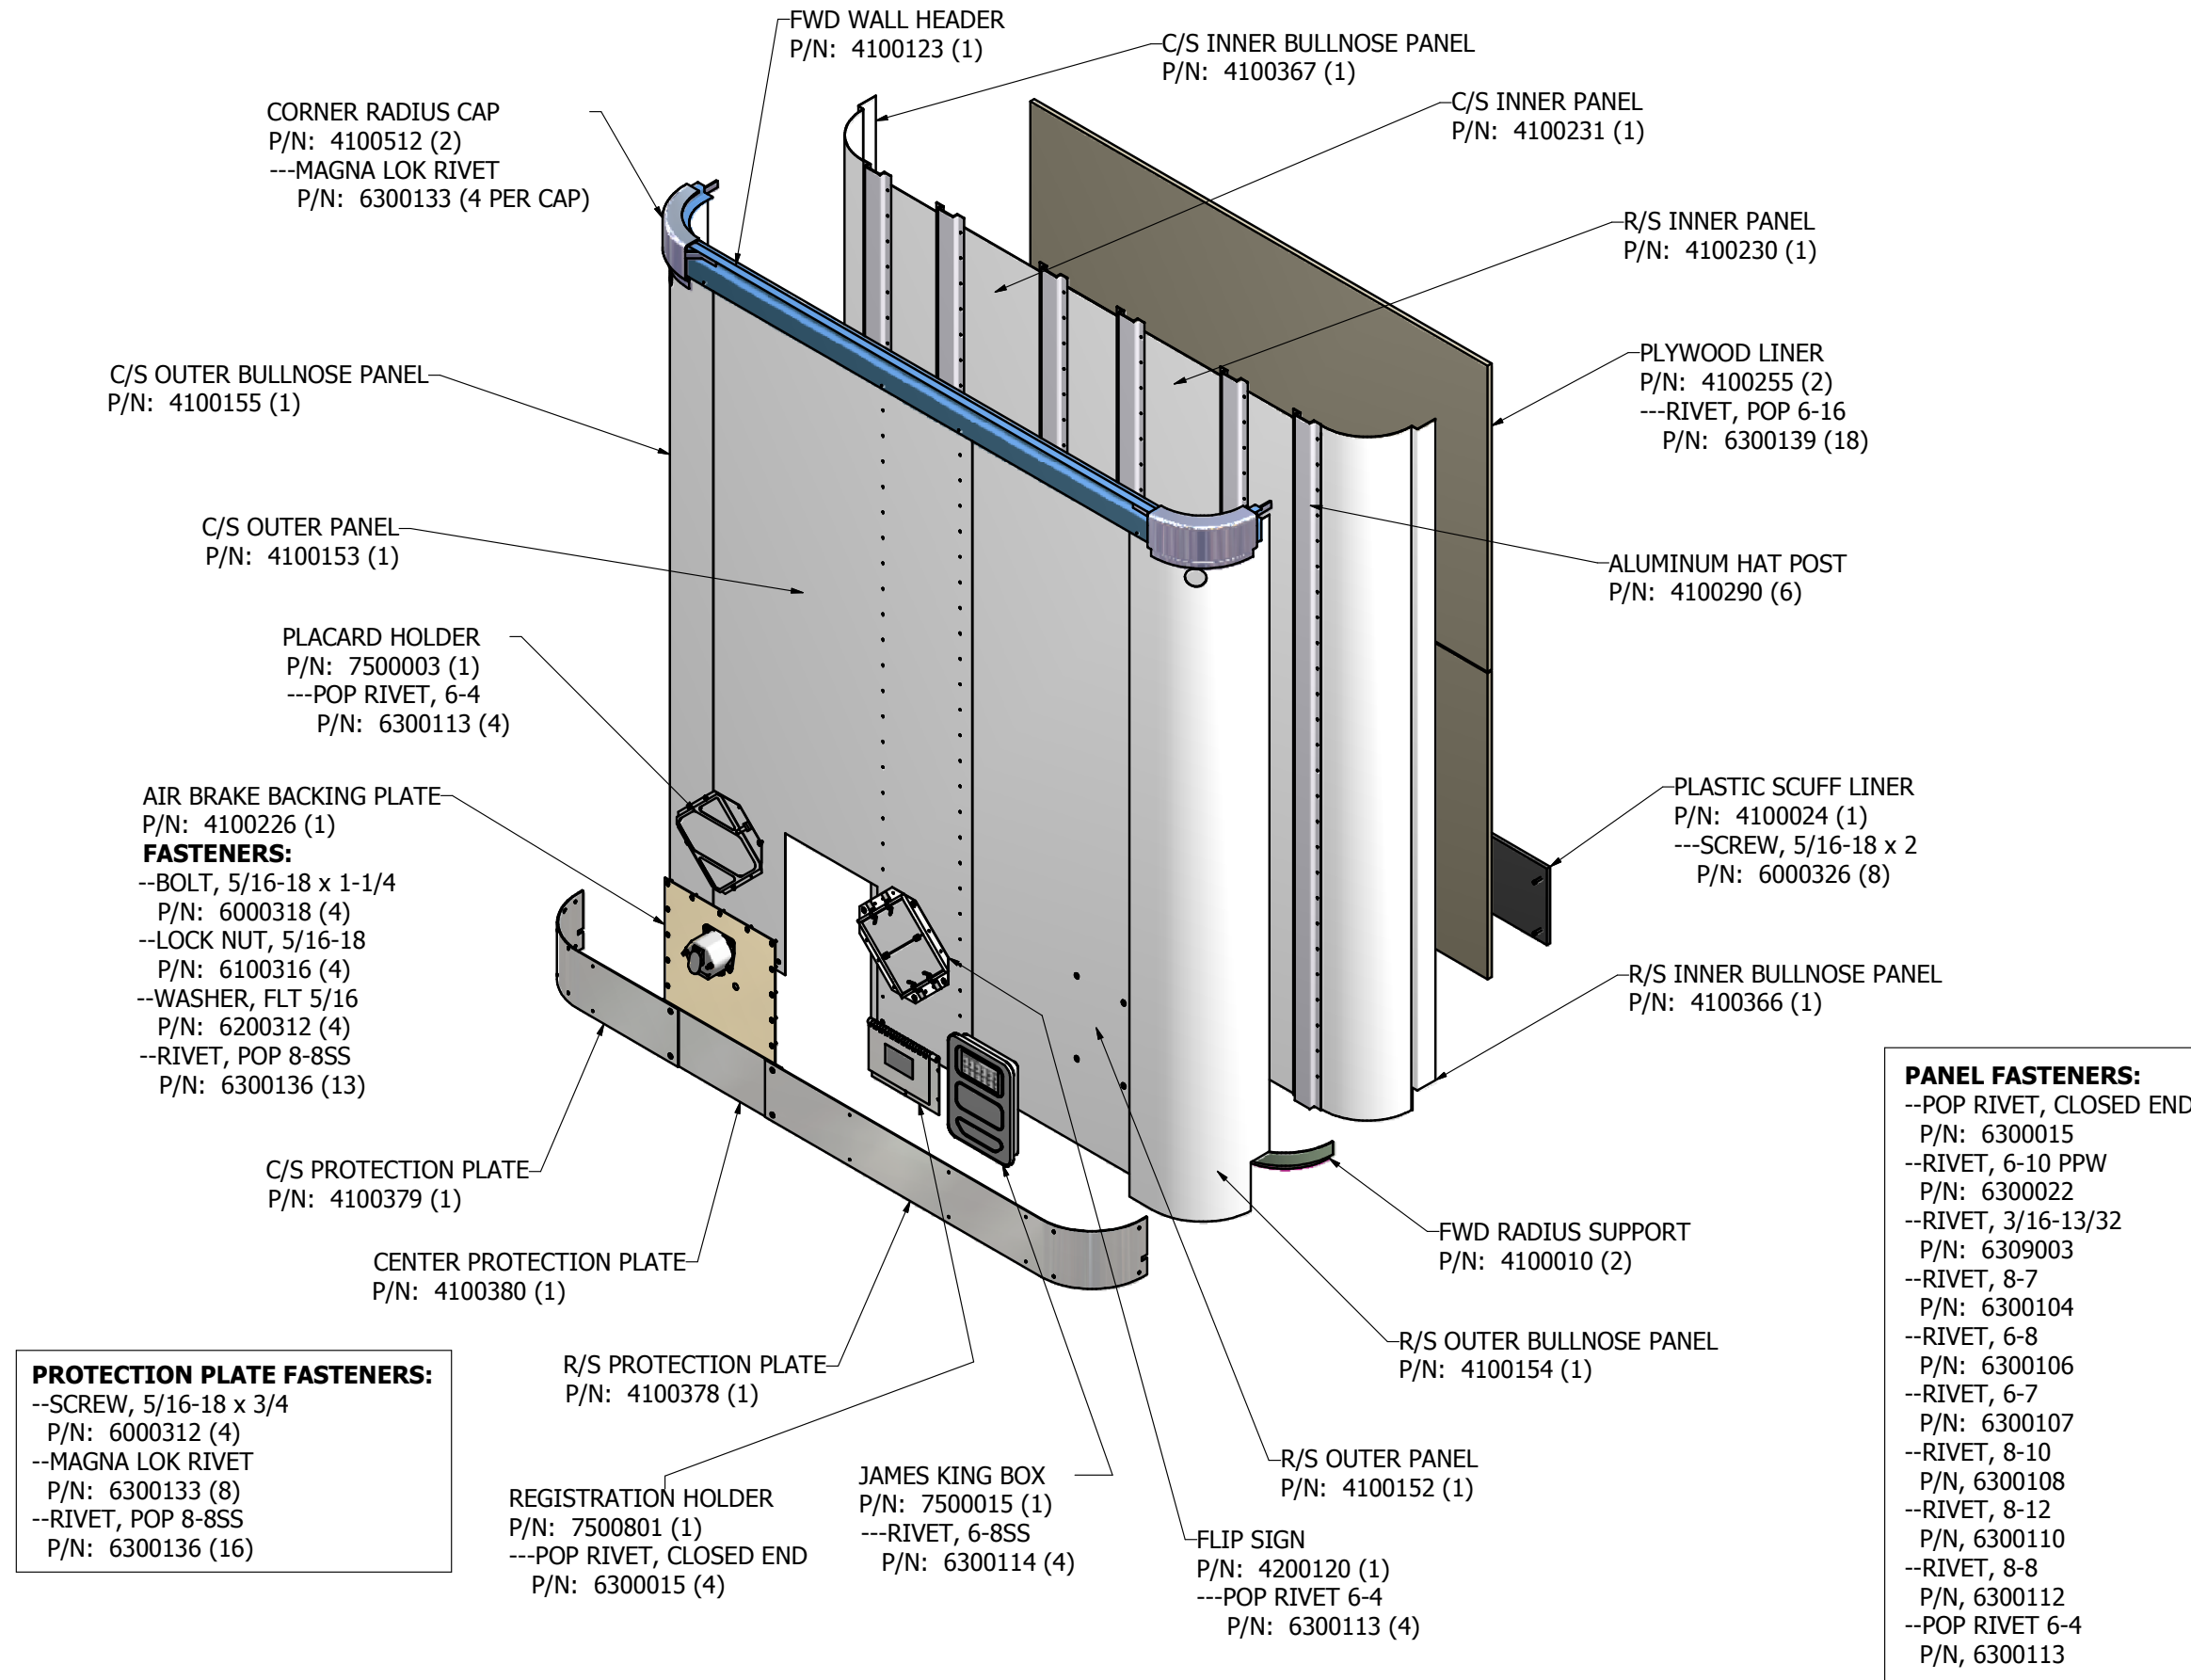

FOWARD WALL ASSEMBLY (410M286)

CONWAY 53' CITY SEMI