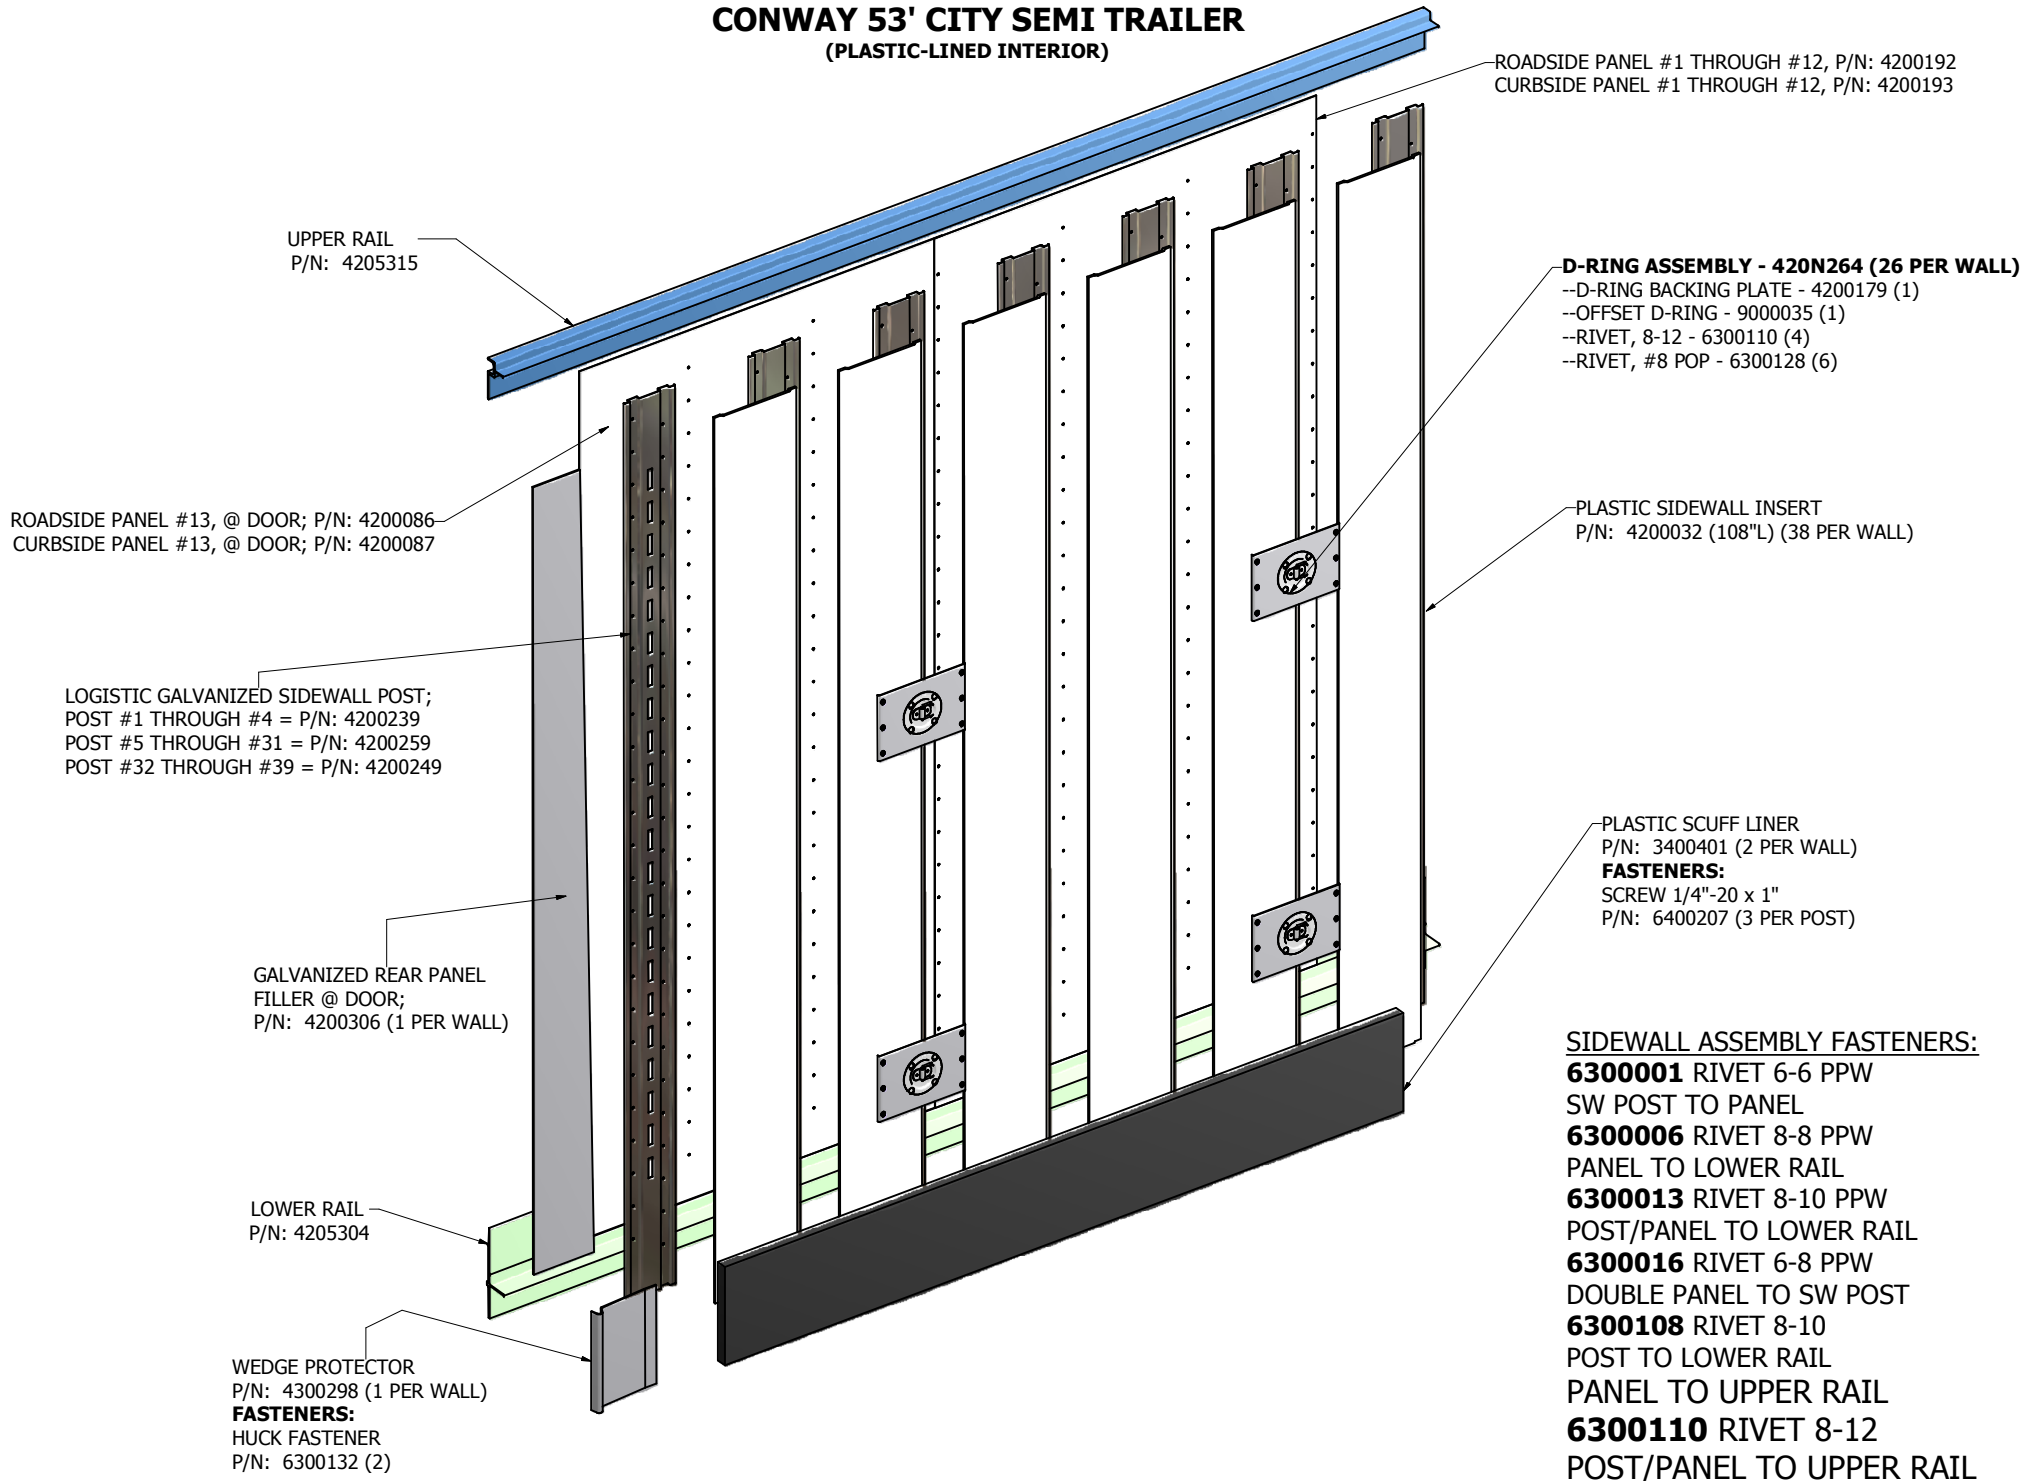

SIDEWALL LAYOUT CONWAY 53' CITY SEMI TRAILER (PLASTIC-LINED INTERIOR)