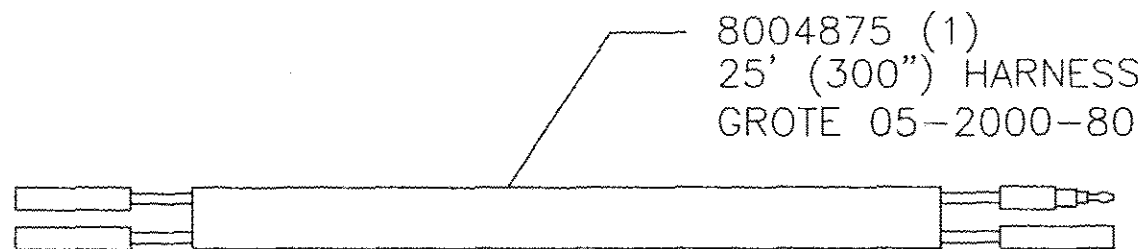

ABS LIGHT ASSEMBLY 800N137
CTS SEMI TRAILERS