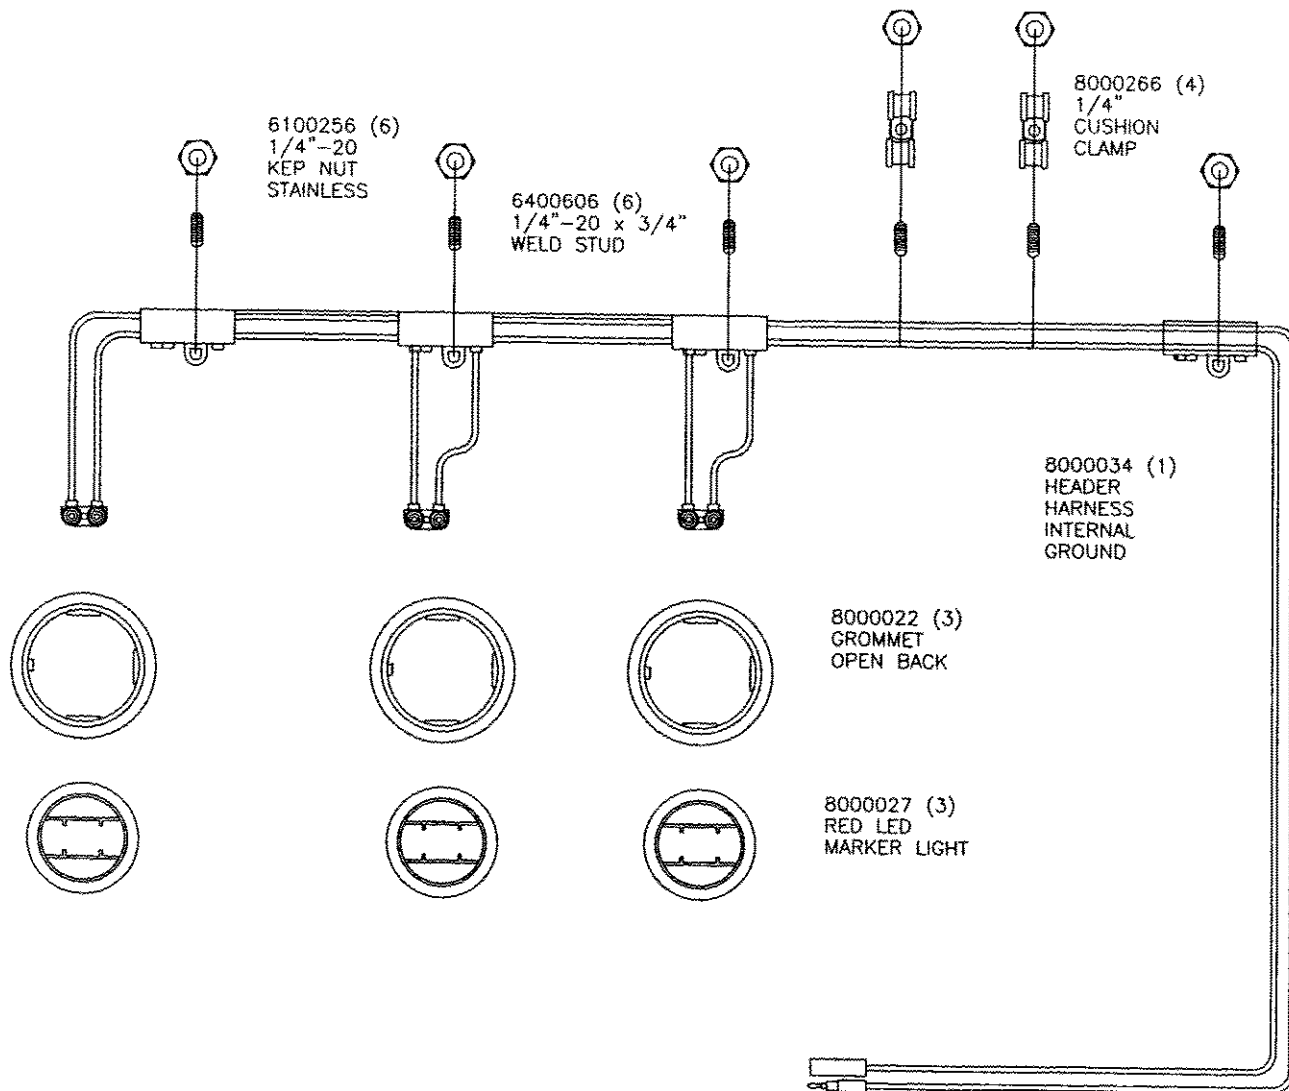

1/4"

6100256 (1)
1/4"-20 KEP NUT
STAINLESS

8000466 (1)
GROMMET
3/8 x 3/8

8005430 (1)
HOT WIRE
TRUCK-LITE 96932

60"

8005464 (1)
JUMPER - 60"
TRUCK-LITE 95944

ABS LIGHT ASSEMBLY 800N137
CTS SEMI TRAILERS

DOOR HEADER ICC LIGHT ASSEMBLY 800N107 CTS SEMI TRAILERS