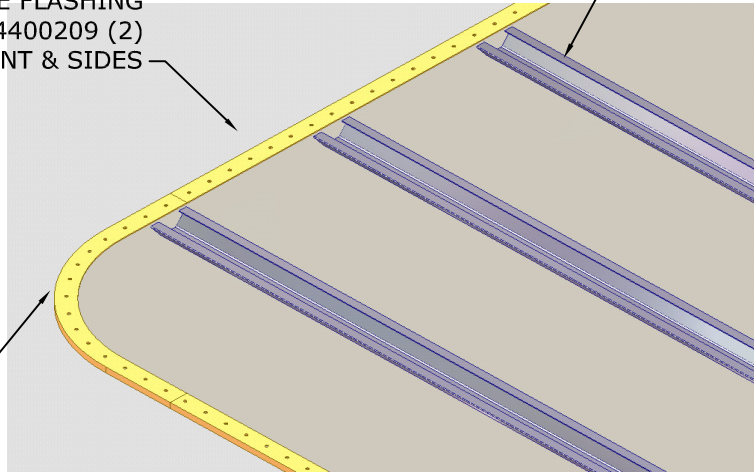

ALUMINUM ROOF COMPONENTS

REAR/SIDE FLASHING
P/N: 4400209 (2)
LOCATED ON FRONT & SIDES

GALV. ROOF BOWS
P/N: 4400310 (26)
SPACED ON 24" CENTERS

CORNER FLASHING
P/N: 4400212 (2)
LOCATED ON
FRONT RADIUS CORNERS